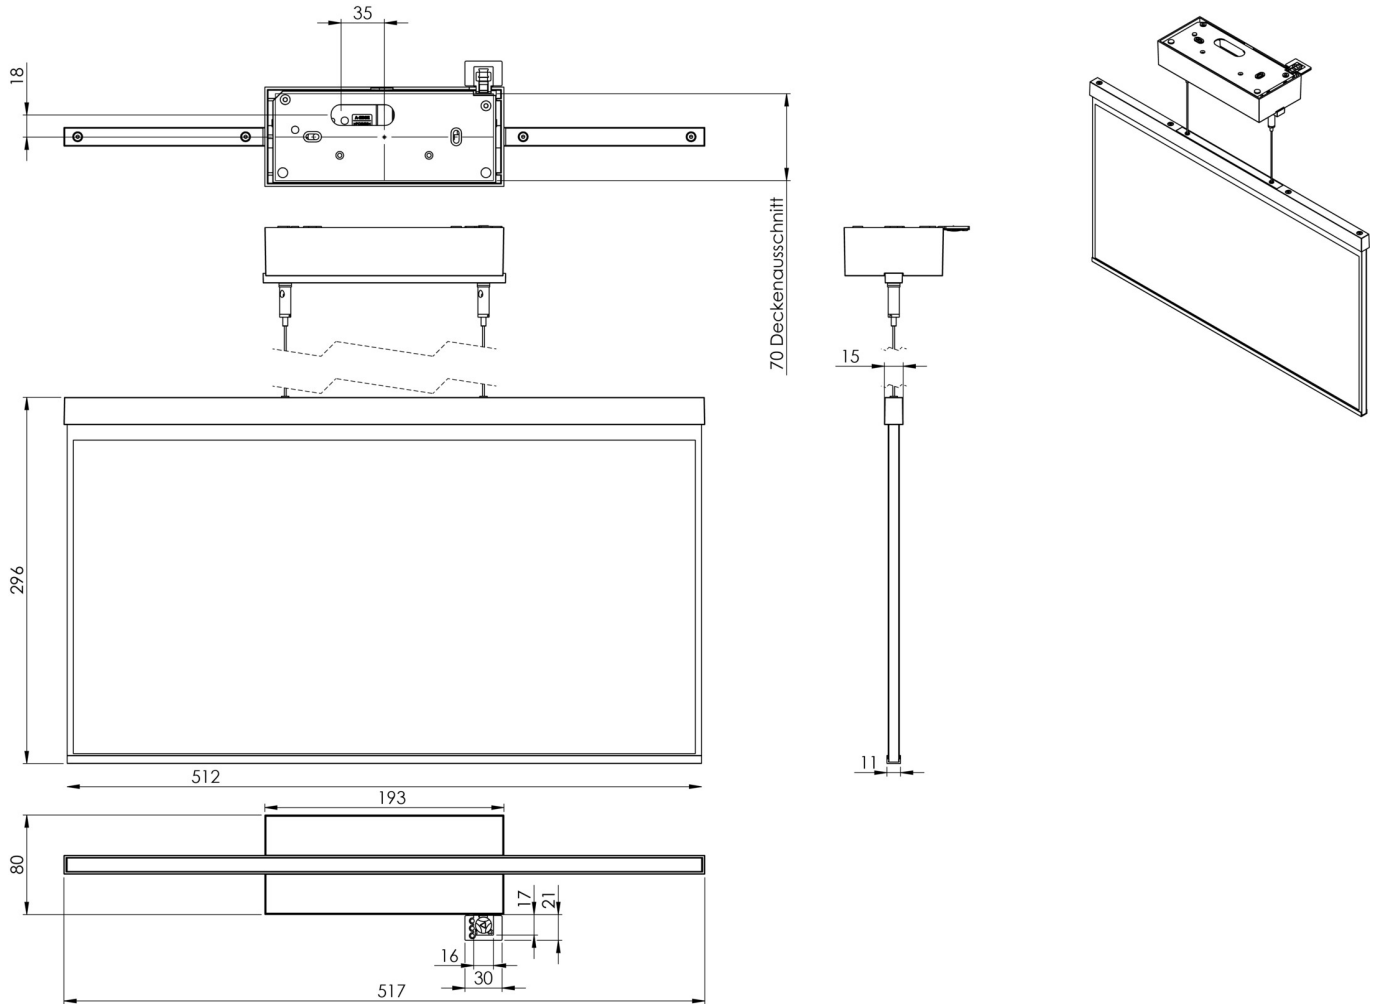

Art.-Nr: AGDC408WL-AZ
Exit sign Single Battery
Ceiling, Trådløs profesjonell, 8 h, 50m, IP40, Zinc die-cast,
Anthracite

The AGDC is a zinc-diecast exit sign with cord suspension for ceiling mounting and for the marking of escape routes. It is part of a complete luminaire series, which features solutions for every mounting situation and was honored with the German Design Award. Luminaires of the A-Series are equipped with modern LED illuminants and offer flexibility with changeable pictograms.

LED exit sign according to EN 60598-1, EN 60598-2-22, EN 7010 and EN 1838

More information

TEKNISKE DATA

Armaturtype	Exit sign
Monteringstype	Ceiling
Deteksjonsområde	50m
piktogram	acc. to Specification
Lyspærer	LED
Koffertmateriale	Zinc die-cast
Farge på huset	Anthracite
Protection type (IP)	IP40
Slagstyrke (IK)	≥ 3
Certification	Waste disposal, CE
beskyttelses klasse	2
omsorg	Single Battery
overvåkning	Wireless Professional
Overgangstid	8 h
~pim_attribute~Batterie	LiFePO4 - 2 pcs - 3,2 V /1200mAh LiFePO4 - Lithium Iron Phosphate Battery
~pim_attribute~Betriebsart	Standby circuit / permanent circuit
Inngangsspenning AC	230 V
Inngangsfrekvens	50 Hz
Maks effekt.	7 W
Ytelse DS	5,6 W

Ytelse BS	0,8 W
dybde	80 mm
Bredde	512 mm
Høyde	338 mm
Vekt	2.82
Weight incl. packaging	3.47
~pim_attribute~Anschlussquerschnitt	2.5 mm ²
~pim_attribute~Schalteingang	Yes
~pim_attribute~Notlichtblockierung	Yes
~pim_attribute~Batterieanschluss	Connector
~pim_attribute~Dimmfunktion	Yes
Tolltariffnummer	94056180
Opprinnelsesland	DEUTSCHLAND
EAN	4260682154453

TEXT. TECHNICAL-DRAWINGS

stand: 18.06.2024 - Subject to technical changes and errors.