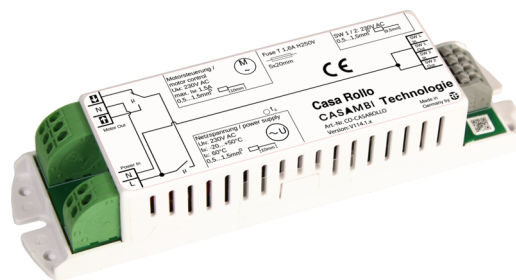

Art.-No.: YMOCA-ROLLO-LR Casa Rollo 2in1 roller shutter control + 2-

The CASA ROLLO roller shutter control allows you to conveniently operate roller shutters, blinds, or awnings via buttons or the handy app. With the additional "Long Range" feature, you can now enjoy reliable control even from greater distances.

DANE TECHNICZNE

Electrical data	
Input Voltage AC	AC 220-240V / 50-60Hz
Consumption standby	0,15 W
Output max.	345 VA
Connection cross section	1,5 mm ²
Switch cycles	50 000
Load types	Inductive load
Communication type	Wireless, Casambi
Connection type	Pushbutton
Switching output	345 VA
CASAMBI Inside	Yes
Acceptance tests	
Certifications	CE
Ingress protection (IP) rating	IP 20
Ambient temperature	-20 to +50 C°
Storage temperature	-25 to +75 C°
Housing temperatur max., tc	60 C°
Physical data	
Mounting method	recessed ceiling mounted
Housing material	Tworzywo sztuczne
Housing colour	white
Length (L)	143 mm
Width (B)	38 mm
Height (H)	26 mm
Product weight	0,07 kg