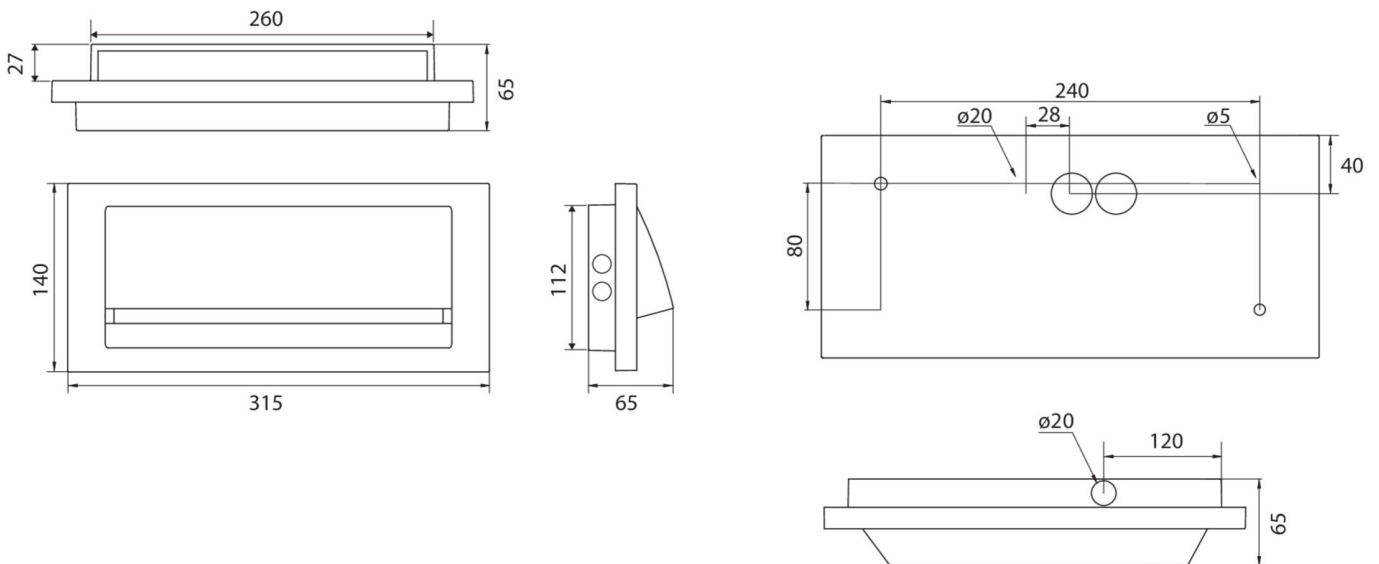

Art.-Nr: ZAW519CC
Safety luminaire
Wall, CoreCompact 24 (CC), CPS, , IP65, Zinc die-cast, white

Robust, zinc die-cast wall surface-mounted luminaire for illuminating escape and emergency routes.

Particularly suited to illuminating escape and emergency routes at the exit and outside the building up to a safe zone. The radiating characteristics distribute the light parallel to the wall.

Control and monitoring via central 24 V low-power system.

More information

www.rp-group.com/en/item/ZAW519CC

TECHNICAL DATA

Luminaire type	Safety luminaire
Mounting	Wall
Pictograph	No
Illuminant	LED
Housing material	Zinc die-cast
Housing color	white
Protection type (IP)	IP65
Impact resistance (IK)	8
Certification	WEEE, CE, D-Sign
Insulation class	3
Monitoring	CoreCompact 24 (CC)
Bridging time	CPS
Battery	/
Power max.	2,1 W
Power DS	2,1 W
Power BS	0,4 W
Ambient temperature DS	-5 °C - 40 °C
Ambient temperature BS	-5 °C - 40 °C

Depth	315 mm
Width	65 mm
Height	140 mm
Weight	1.96
Weight incl. packaging	2.08
Luminous flux mains	220 lm
Luminous flux emergency	220 lm
Customs tariff number	94056180
EAN	4260682157676

TECHNICAL DRAWING