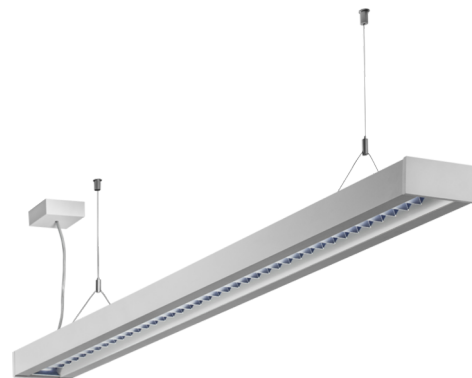

**Art.-Nr: YWDZO-PAWS-4701-DUI**  
**LED pendant luminaire "ZOLA", c- surface mounting, direct / indirect distribution, 1135x50x125mm, 47W, 5400lm, 3000K, CRI >80, IP20, UGR <19, switchable**

LED ceiling luminaire, ZOLA series, with direct and direct/indirect beam. Housing made from aluminium, white, powder-coated. Parabolic louvre diffuser, matt. Operating unit can be switched or dimmed (DALI dimmer), integrated. UGR < 16 and screen-compliant in accordance with EN 12464-1. Version with CASAMBI Bluetooth control available. DC compatible.