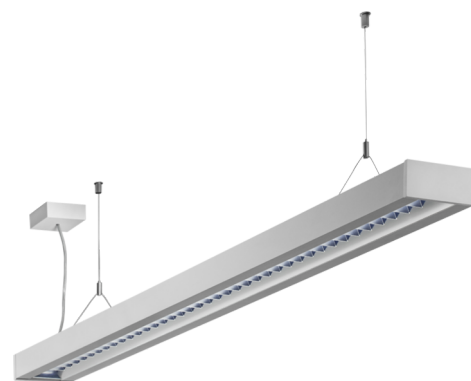

**Art.-Nr: YWDZO-PAWD-3201-DU**  
**LED pendant luminaire "ZOLA", ceiling surface mounting,**  
**direct distribution, 1135x50x125mm, 32W, 3550lm, 3000K,**  
**CRI >80, IP20, UGR <19, Dali dimmable**

LED ceiling luminaire, ZOLA series, with direct and direct/indirect beam. Housing made from aluminium, white, powder-coated. Parabolic louvre diffuser, matt. Operating unit can be switched or dimmed (DALI dimmer), integrated. UGR < 16 and screen-compliant in accordance with EN 12464-1. Version with CASAMBI Bluetooth control available. DC compatible.