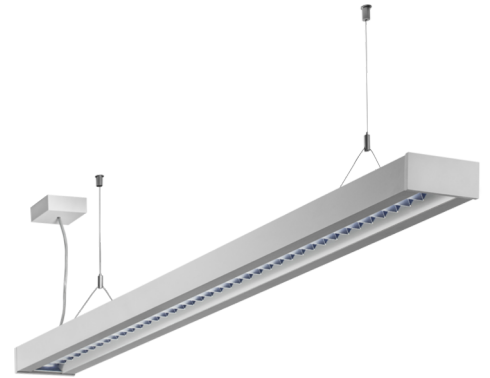

**Art.-Nr: YWDZO-PAWD-3101-DUI**  
**LED pendant luminaire "ZOLA", c- surface mounting, direct / indirect distribution, 1135x50x125mm, 31W, 3900lm, 3000K, CRI >80, IP20, UGR <19, Dali dimmable**

LED ceiling luminaire, ZOLA series, with direct and direct/indirect beam. Housing made from aluminium, white, powder-coated. Parabolic louvre diffuser, matt. Operating unit can be switched or dimmed (DALI dimmer), integrated. UGR < 16 and screen-compliant in accordance with EN 12464-1. Version with CASAMBI Bluetooth control available. DC compatible.