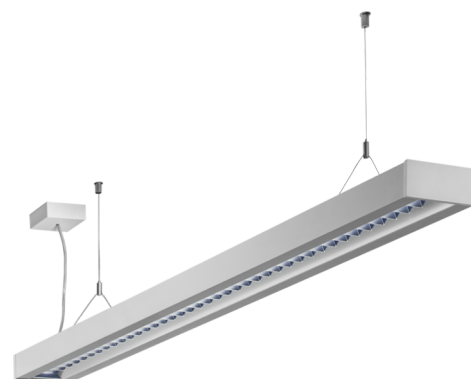

**Art.-Nr: YWDZO-PANS-4701-DUI**  
**LED pendant luminaire "ZOLA", c- surface mounting, direct / indirect distribution, 1135x50x125mm, 47W, 5700lm, 4000K, CRI >80, IP20, UGR <19, switchable**

LED ceiling luminaire, ZOLA series, with direct and direct/indirect beam. Housing made from aluminium, white, powder-coated. Parabolic louvre diffuser, matt. Operating unit can be switched or dimmed (DALI dimmer), integrated. UGR < 16 and screen-compliant in accordance with EN 12464-1. Version with CASAMBI Bluetooth control available. DC compatible.