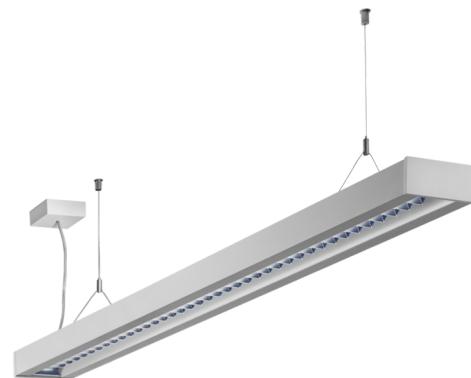

Art.-Nr: YWDZO-PANS-4001-DU

LED pendant luminaire "ZOLA", c- surface mounting direct distribution, 1415x50x125mm, 40W, 4700lm, 4000K, CRI >80, IP20, UGR <19, switchable

LED ceiling luminaire, ZOLA series, with direct and direct/indirect beam. Housing made from aluminium, white, powder-coated. Parabolic louvre diffuser, matt. Operating unit can be switched or dimmed (DALI dimmer), integrated. UGR < 16 and screen-compliant in accordance with EN 12464-1. Version with CASAMBI Bluetooth control available. DC compatible.