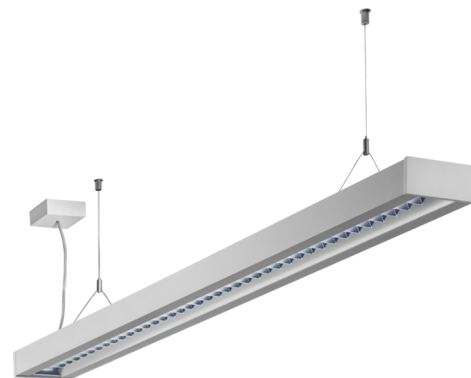

**Art.-Nr: YWDZO-PAND-3101-DUI**  
**LED pendant luminaire "ZOLA", c- surface mounting, direct / indirect distribution, 1135x50x125mm, 31W, 4150lm, 4000K, CRI >80, IP20, UGR <19, Dali dimmable**

LED ceiling luminaire, ZOLA series, with direct and direct/indirect beam. Housing made from aluminium, white, powder-coated. Parabolic louvre diffuser, matt. Operating unit can be switched or dimmed (DALI dimmer), integrated. UGR < 16 and screen-compliant in accordance with EN 12464-1. Version with CASAMBI Bluetooth control available. DC compatible.