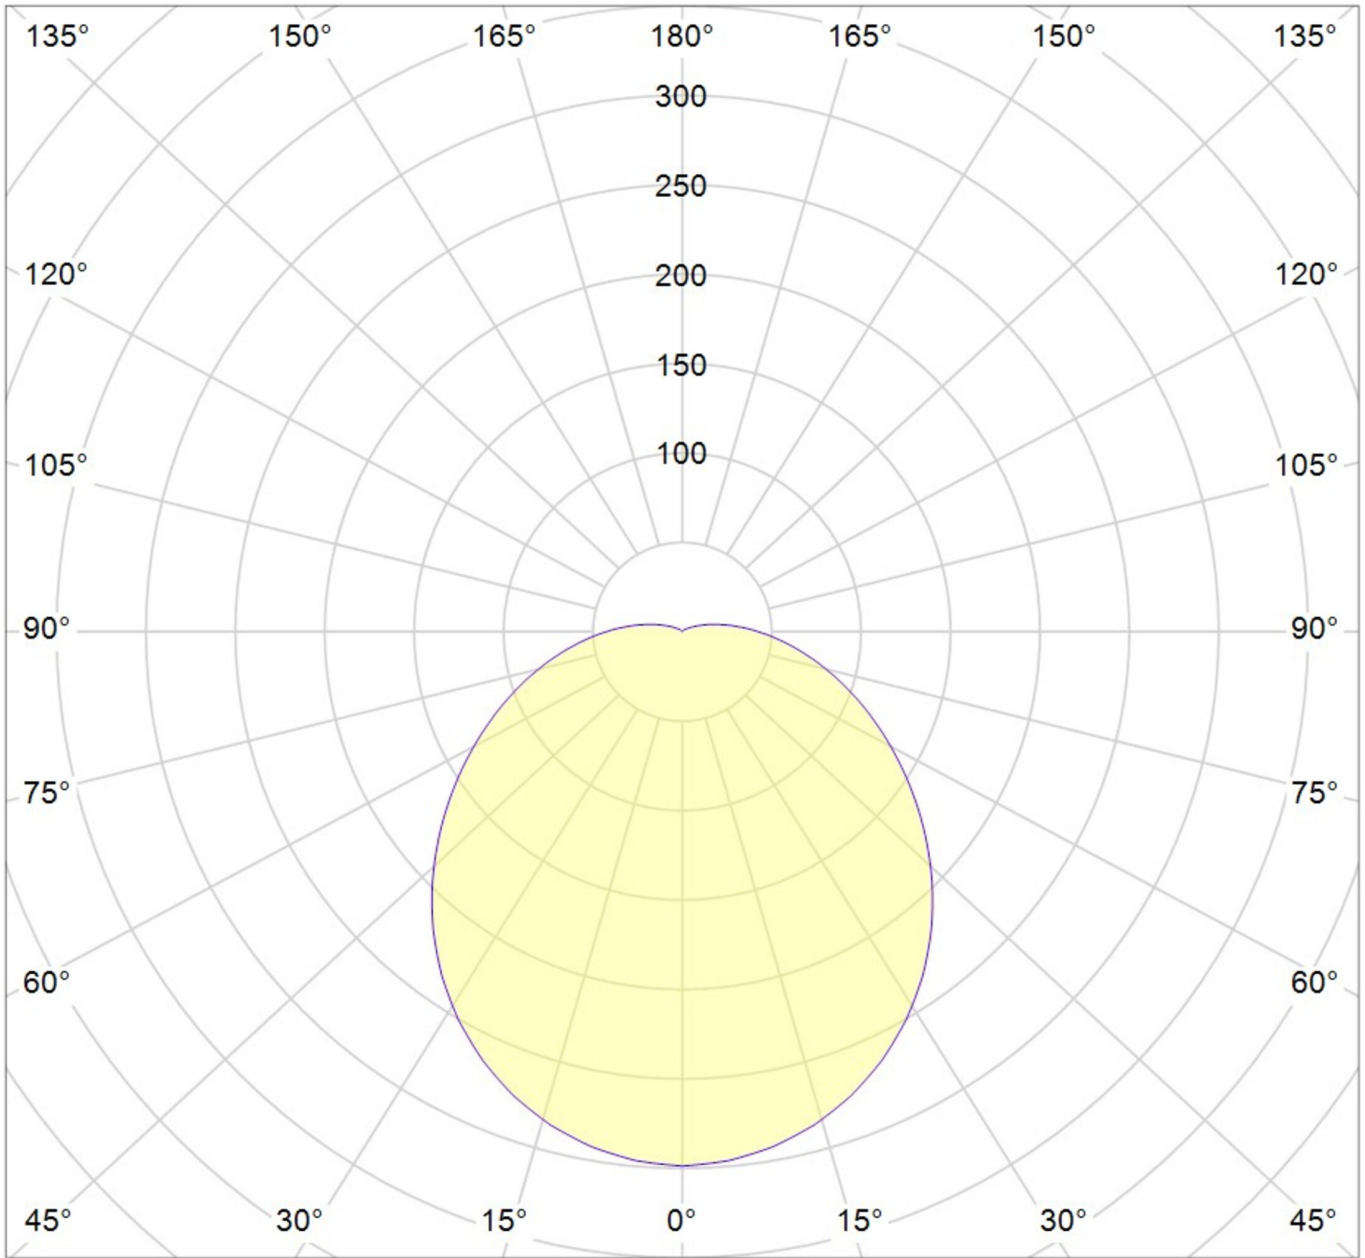

Art.-No.: YWDRO-RAWS-2601-D
LED luminaire "RONDA", wall / ceiling surface mounting,
round, 395x108mm, 26W, 1900lm, 3000K, CRI >80, IP20,
white, switchable

LED ceiling- and wall-mounted luminaire, Ronda series. Housing made from aluminium, silver or white, IP20. Diffuser made from plastic (PMMA), opal, UV-stabilised. Operating unit can be switched, installed. Version with Casambi Bluetooth control available.

DANE TECHNICZNE

Electrical data	
Input Voltage AC	AC 220-240V / 50-60Hz
Power Factor	0,9
System power	26 W
Inrush current	10 A
Luminaires on B10A fuse	40 Stk.
Luminaires on B16A fuse	64 Stk.
DC Ready	Yes
Connection cross section	1,5 mm ²
Electrical version	with internal operating device, switchable
CASAMBI Ready	Yes
Photometrical data	
Light source	LED
Colour temperature	3 000 K
Rated luminous flux	1 900 lm
Light colour	830
Colour rendering index (CRI)	> 80
Beam angle	120 °
UGR	24,5
Lifetime (h, at 25°C)	50 000 h, L80

Acceptance tests	
Certifications	CE, ROHS
Protection class	II
Ingress protection (IP) rating	IP 20
Impact resistance	IK 02
Ambient temperature	-20 to +40 C°
Storage temperature	-20 to +45 C°
Physical data	
Mounting method	ceiling mounted, wall mounted
Housing material	Aluminium
Housing colour	white
Height (H)	108 mm
Diameter ø	395 mm
Product weight	1,4 kg
Weight incl. Packaging	1,5 kg
Packaging Length (L)	440 mm
Packaging Width (B)	440 mm
Packaging Height (H)	120 mm

LIGHT DISTRIBUTION

cd/klm

$\eta = 100\%$

— C0 - C180 — C90 - C270