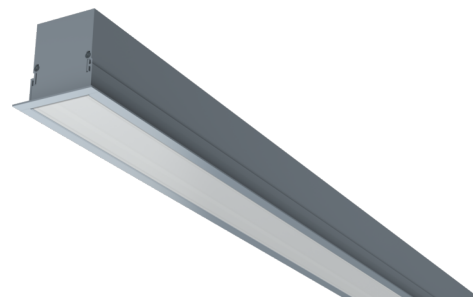

**Art.-Nr: YWDMA-LENS-4401-D**  
**LED luminaire "MAVS", ceiling recessed mounting,**  
**rectangular, 1425x79x79mm, 44W, 4600lm, 4000K, CRI >80,**  
**IP40, white, switchable**

LED ceiling- and wall-mounted luminaire, MAVS. Housing made from aluminium, white, powder-coated. Diffuser made from plastic (PMMA), opal, UV-stabilised. Operating unit can be switched or dimmed (DALI dimmer), integrated. Version with CASAMBI® Bluetooth control available. DC compatible.