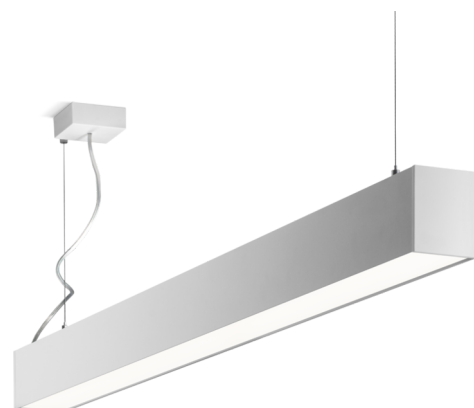

**Art.-Nr: YWDLA-LPWD-4201-U**  
**LED pendant luminaire "LARO", c- surface mounting, direct distribution, 1403x93x80mm, 42W, 4300lm, 3000K, CRI >80, IP40, UGR <19, Dali dimmable**

LED ceiling- and wall-mounted luminaire, LARO series, with direct and direct/indirect beam. Housing made from aluminium, white, powder-coated. Diffuser made from plastic (PMMA), micro-prismatic, UV-stabilised. Operating unit can be switched or dimmed (DALI dimmer), integrated. UGR < 19 and screen-compliant in accordance with EN 12464-1. Version with CASAMBI Bluetooth control available.