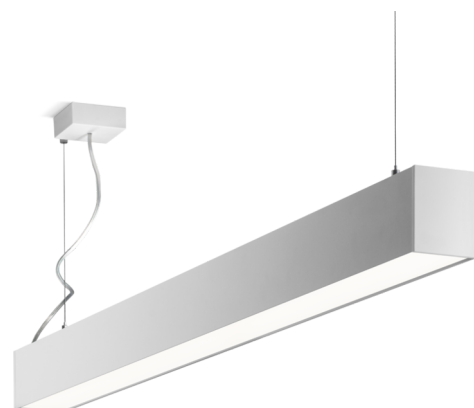

Art.-Nr: YWDLA-LPND-3301-U
LED pendant luminaire "LARO", c- surface mounting, direct distribution, 1122x93x80mm, 33W, 3650lm, 4000K, CRI >80, IP40, UGR <19, Dali dimmable distribution, 1127x93x80mm, 45W, 3650lm,

LED ceiling- and wall-mounted luminaire, LARO series, with direct and direct/indirect beam. Housing made from aluminium, white, powder-coated. Diffuser made from plastic (PMMA), micro-prismatic, UV-stabilised. Operating unit can be switched or dimmed (DALI dimmer), integrated. UGR < 19 and screen-compliant in accordance with EN 12464-1. Version with CASAMBI Bluetooth control available.