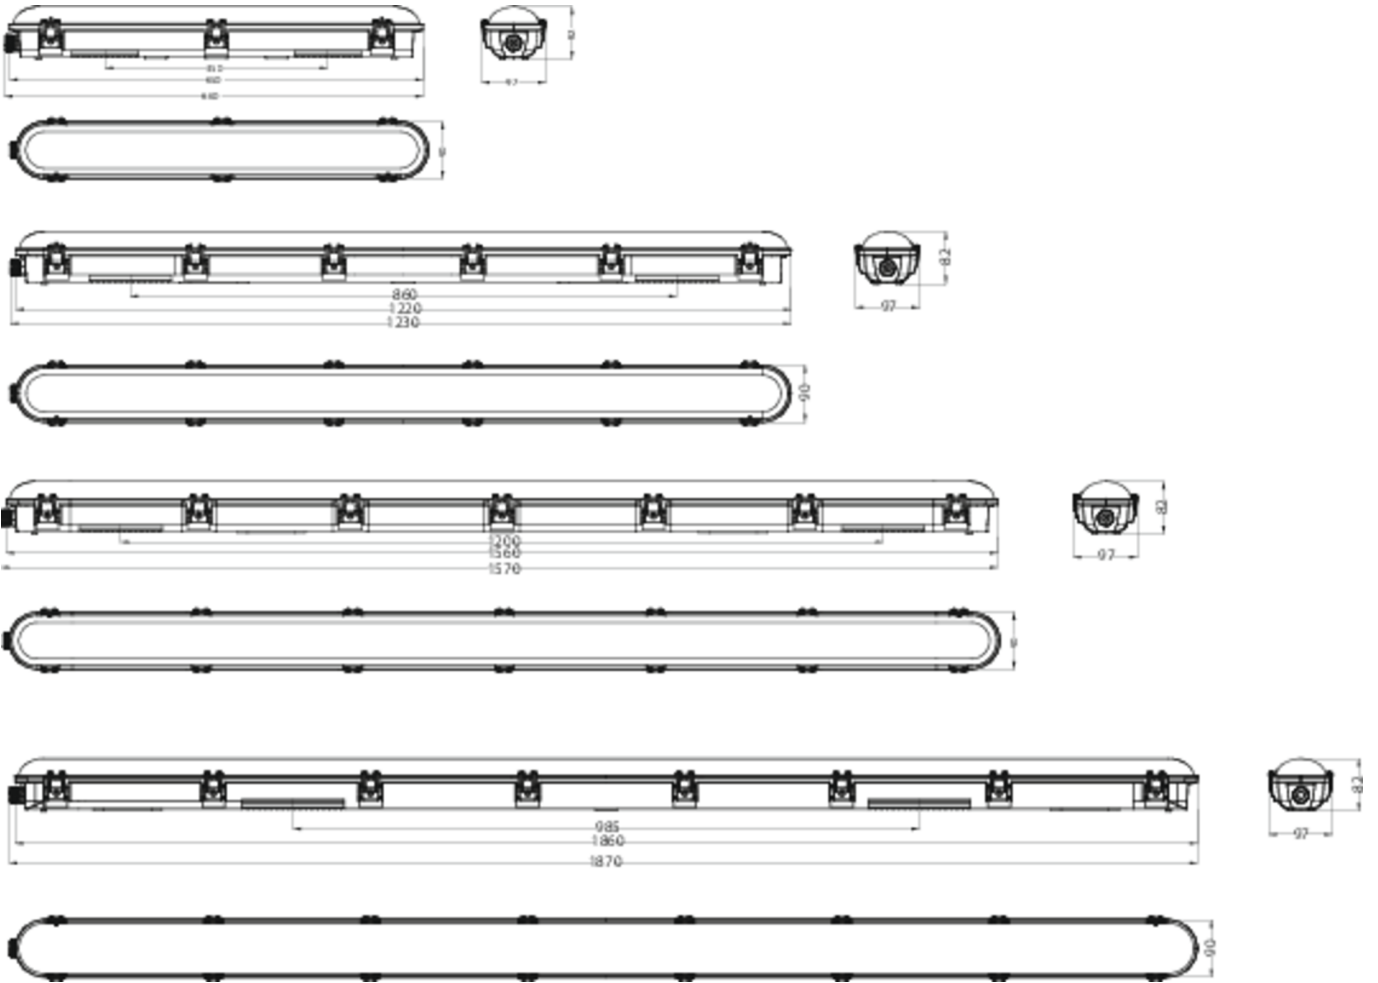

As of: 25.07.2024 - Subject to technical changes and errors.