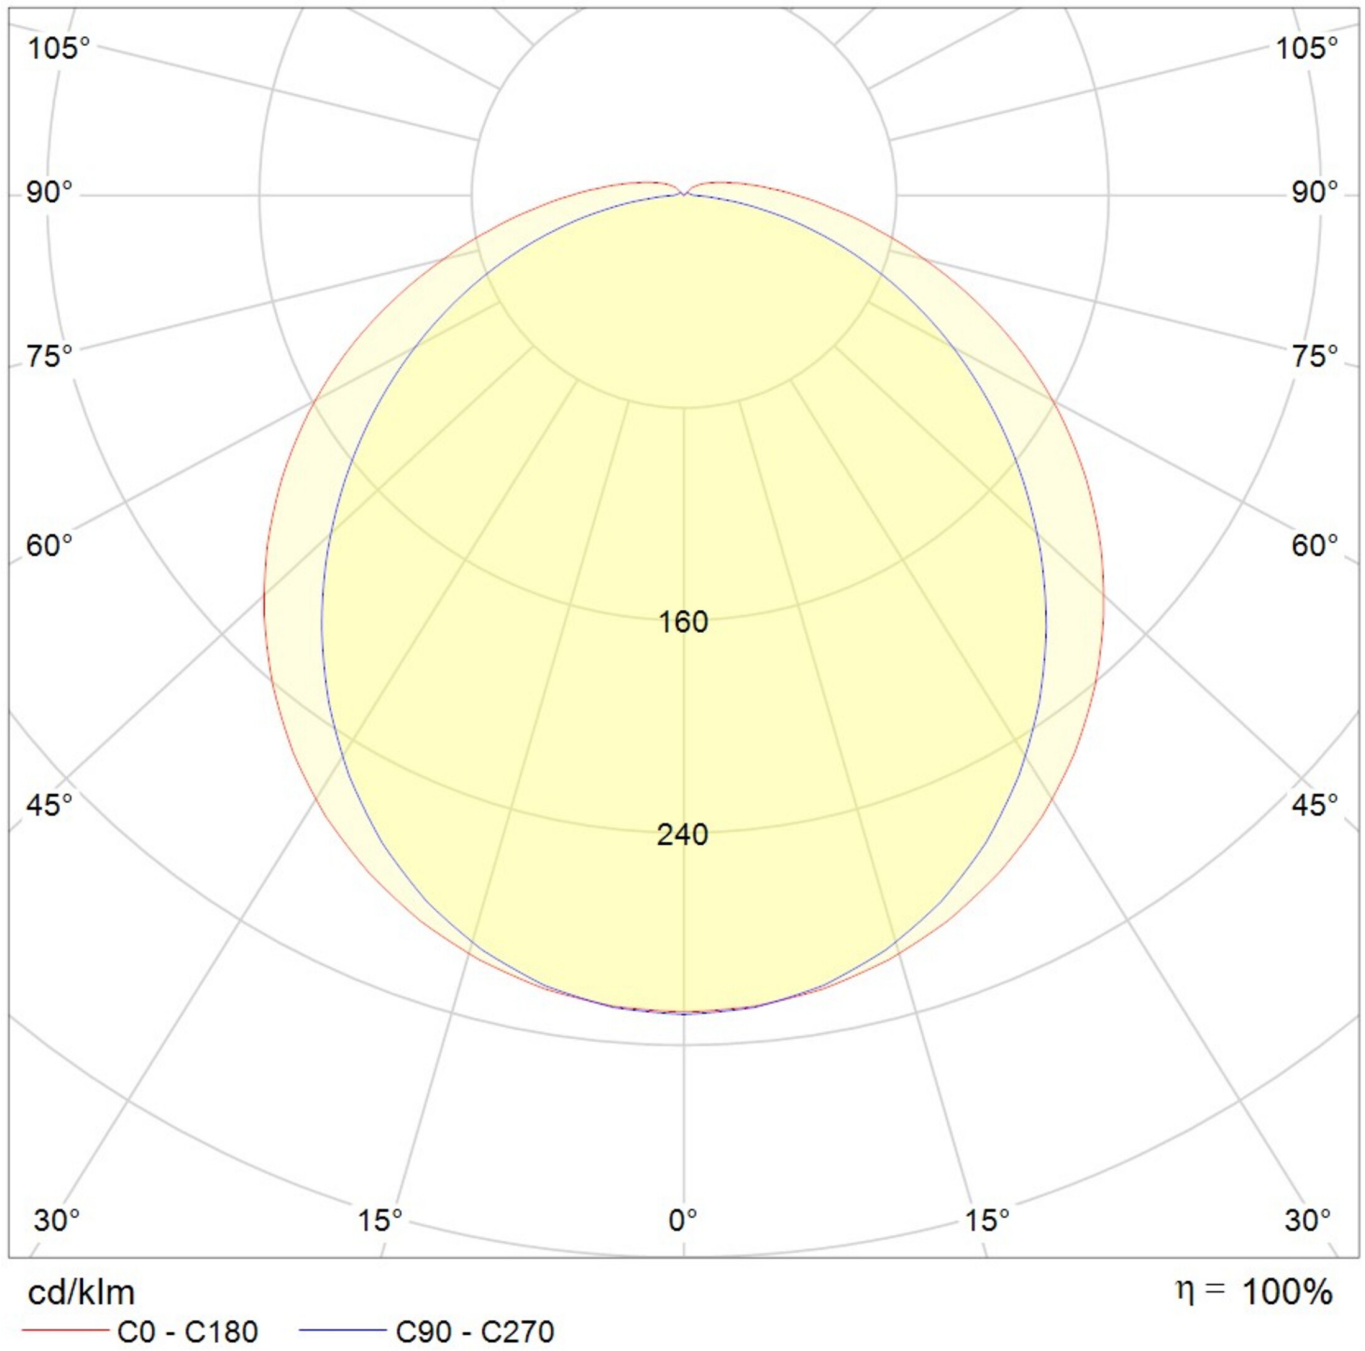

Art.-Nr: YTUVA-LAND-3601
LED moisture-proof luminaire "VASCA" DALI Dimmable
wall / ceiling construction, 1560x97x82mm,

LED diffuser luminaire, VASCA series, IP65, IK08. Housing made from polycarbonate. Prismatic diffuser made from PC, UV-resistant. Diffuser is fastened with stainless steel clips. LED boards can be interchanged individually. DALI dimmable, installed. Feed-through wiring present. Version with Casambi Bluetooth control available. DC compatible.

[More information](#)

TECHNICAL DATA

Dimensions	
Product dimensions Length	1560 mm
Product dimensions Width	97 mm
Product dimensions Height	82 mm
Product weight	2.2 kg
Packaging dimensions	
Packaging dimensions Length	1585 mm
Packaging dimensions Width	100 mm
Packaging dimensions Height	90 mm
Weight incl. packaging	2.3 kg
Housing material	
Housing material	Polycarbonate
Certification	
Certification	RoHS, CE
Insulation class	1
Protection type (IP)	IP65
Shock resistance level (IK)	8
Glow wire test	850 °C
Electrical connection	
Connection cross-section	1.5 mm ²
Type of dimming	DALI
System performance	36 W

Input voltage AC	220-240V / 50-60Hz V
Starting current	30 A
Power factor	0.95 PF
power supply	
Number of power supply units on LS B10A	9 pcs.
Number of power supply units on LS B16A	16 pcs.
Number of power supply units at LS C10A	15 pcs.
Number of power supply units at LS C16A	27 pcs.
DC suitability	Yes
Electrical design	with internal control gear, Dimmable
Light data	
Light source	LED
Rated luminous flux	4500 lm
Colour rendering index	> 80 Ra
Colour tolerance	2
Beam angle	120 °
Color temperature	4000 K
Light color	840
UGR	24
Service life	50000 h, L80
Light yield	125 lm/w
Temperatures	
Ambient temperature (Min)	-20 °C
Ambient temperature (Max)	40 °C
Mounting	
Mounting	Recessed mounting

TEXT.LICHTVERTEILUNG

As of: 15.07.2024 - Subject to technical changes and errors.