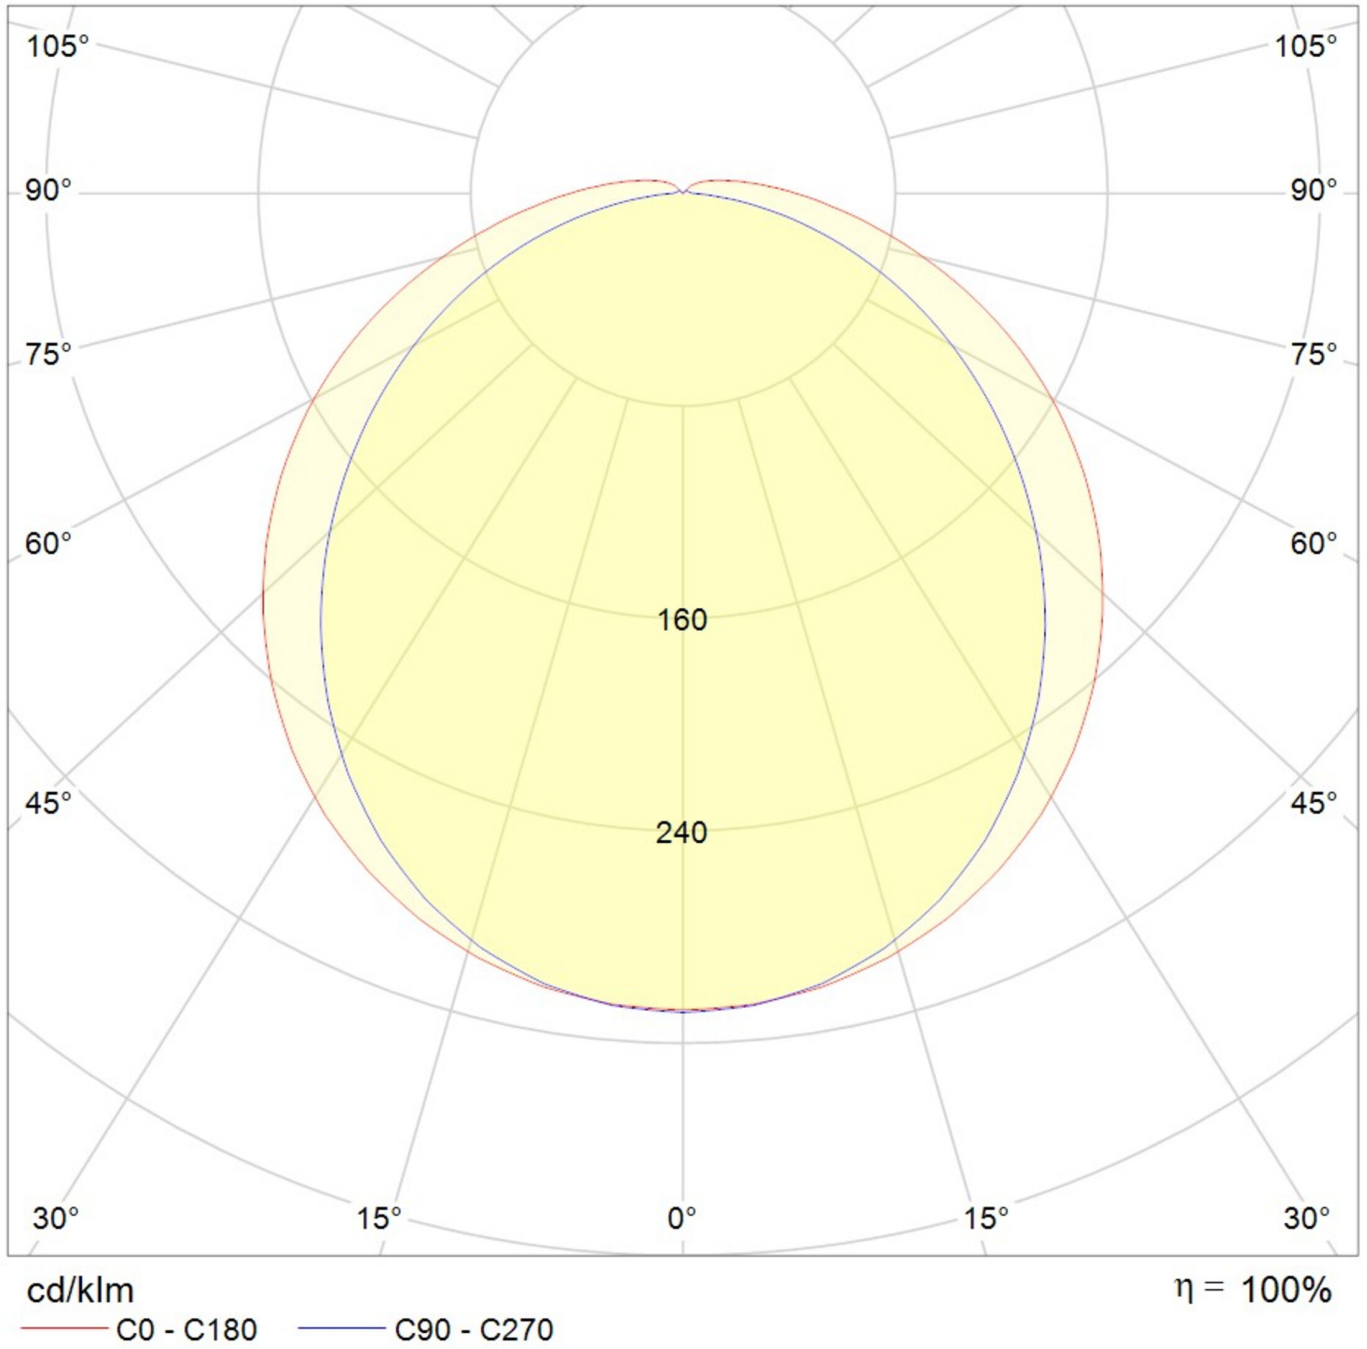

Art.-Nr: YTUVA-LAND-2001
LED moisture-proof luminaire "VASCA" DALI Dimmable
wall / ceiling construction, 1220x97x82mm

LED diffuser luminaire, VASCA series, IP65, IK08. Housing made from polycarbonate. Prismatic diffuser made from PC, UV-resistant. Diffuser is fastened with stainless steel clips. LED boards can be interchanged individually. Operating unit (DALI dimmable), installed. Feed-through wiring present. Version with Casambi Bluetooth control available. DC compatible.

[More information](#)

TECHNICAL DATA

Dimensions	
Product dimensions Length	1220 mm
Product dimensions Width	97 mm
Product dimensions Height	82 mm
Product weight	1.8 kg
Packaging dimensions	
Packaging dimensions Length	1240 mm
Packaging dimensions Width	104 mm
Packaging dimensions Height	87 mm
Weight incl. packaging	2.2 kg
Housing material	
Housing material	Polycarbonate
Certification	
Certification	CE, RoHS, EMC
Insulation class	1
Protection type (IP)	IP65
Shock resistance level (IK)	8
Glow wire test	850 °C
Electrical connection	
Connection cross-section	1.5 mm ²
Type of dimming	DALI
System performance	20 W

Input voltage AC	220-240V / 50-60Hz V
Starting current	25 A
Power factor	0.95 PF
power supply	
Number of power supply units on LS B10A	16 pcs.
Number of power supply units on LS B16A	27 pcs.
Number of power supply units at LS C10A	27 pcs.
Number of power supply units at LS C16A	45 pcs.
DC suitability	Yes
Electrical design	with internal control gear, Switchable
Light data	
Light source	LED
Rated luminous flux	2500 lm
Colour rendering index	> 80 Ra
Colour tolerance	2
Beam angle	120 °
Color temperature	4000 K
Light color	8400
UGR	24
Service life	50000 h, L80
Temperatures	
Ambient temperature (Min)	-20 °C
Ambient temperature (Max)	40 °C
Mounting	
Mounting	Recessed mounting, Wall mounting

TEXT.LICHTVERTEILUNG

As of: 15.07.2024 - Subject to technical changes and errors.