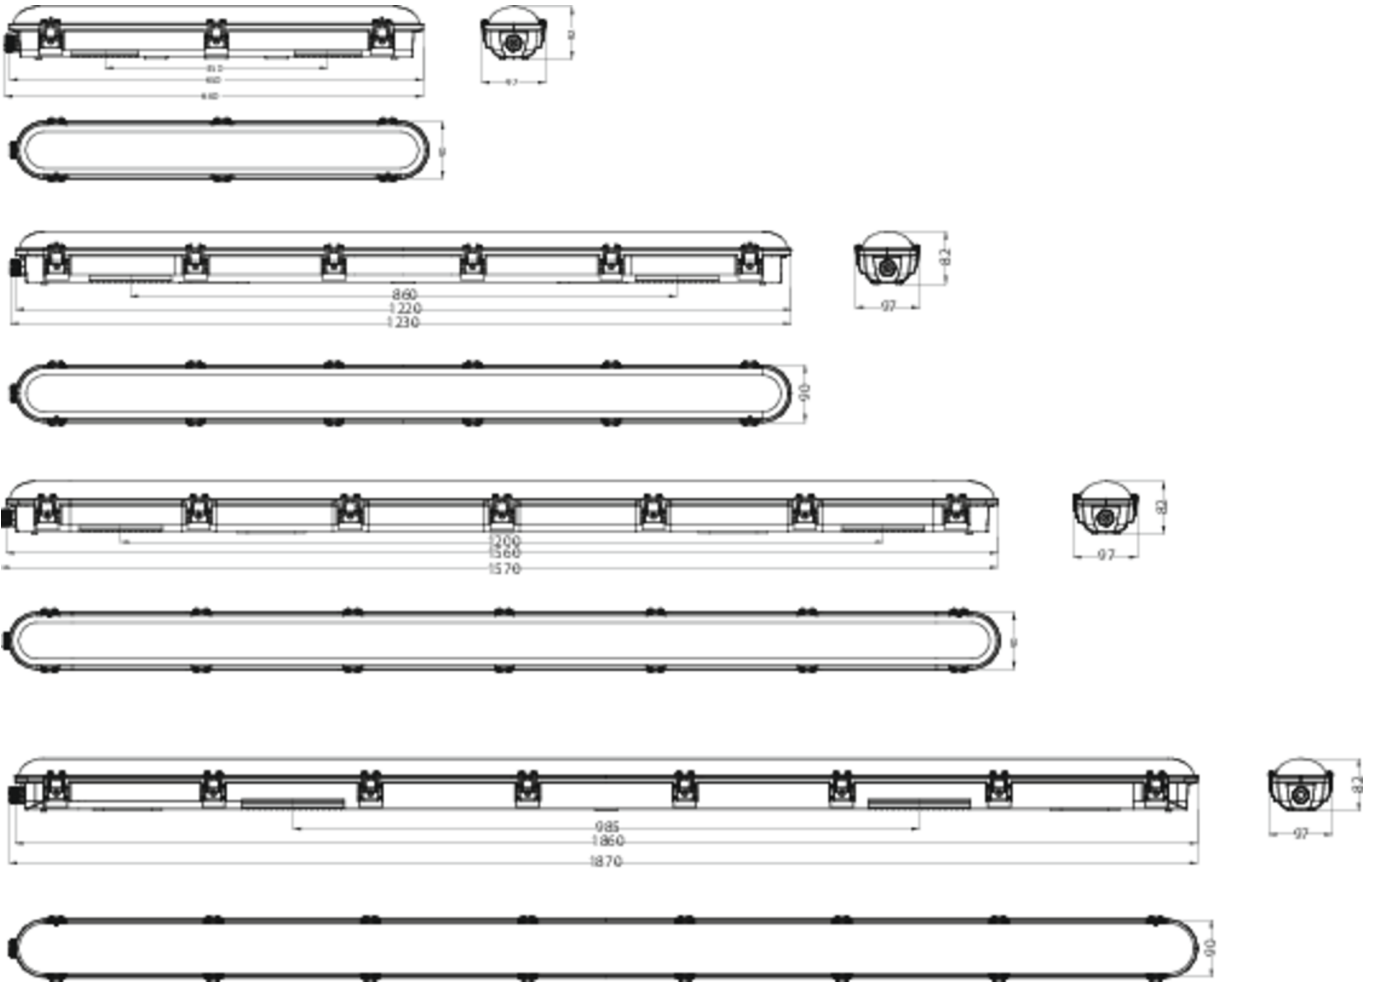

Art.-Nr: YTUVA-LAND-2001
LED moisture-proof luminaire "VASCA" DALI Dimmable
wall / ceiling construction, 1220x97x82mm

LED diffuser luminaire, VASCA series, IP65, IK08. Housing made from polycarbonate. Prismatic diffuser made from PC, UV-resistant. Diffuser is fastened with stainless steel clips. LED boards can be interchanged individually. Operating unit (DALI dimmable), installed. Feed-through wiring present. Version with Casambi Bluetooth control available. DC compatible.

[More information](#)

TECHNICAL DATA

Dimensions	
Product dimensions Length	1220 mm
Product dimensions Width	97 mm
Product dimensions Height	82 mm
Product weight	1.8 kg
Packaging dimensions	
Packaging dimensions Length	1240 mm
Packaging dimensions Width	104 mm
Packaging dimensions Height	87 mm
Weight incl. packaging	2.2 kg
Housing material	
Housing material	Polycarbonate
Certification	
Certification	CE, RoHS, EMC
Insulation class	1
Protection type (IP)	IP65
Shock resistance level (IK)	8
Glow wire test	850 °C
Electrical connection	
Connection cross-section	1.5 mm ²
Type of dimming	DALI
System performance	20 W

Input voltage AC	220-240V / 50-60Hz V
Starting current	25 A
Power factor	0.95 PF
power supply	
Number of power supply units on LS B10A	16 pcs.
Number of power supply units on LS B16A	27 pcs.
Number of power supply units at LS C10A	27 pcs.
Number of power supply units at LS C16A	45 pcs.
DC suitability	Yes
Electrical design	with internal control gear, Switchable
Light data	
Light source	LED
Rated luminous flux	2500 lm
Colour rendering index	> 80 Ra
Colour tolerance	2
Beam angle	120 °
Color temperature	4000 K
Light color	8400
UGR	24
Service life	50000 h, L80
Temperatures	
Ambient temperature (Min)	-20 °C
Ambient temperature (Max)	40 °C
Mounting	
Mounting	Recessed mounting, Wall mounting

TEXT.LICHTVERTEILUNG

As of: 15.07.2024 - Subject to technical changes and errors.