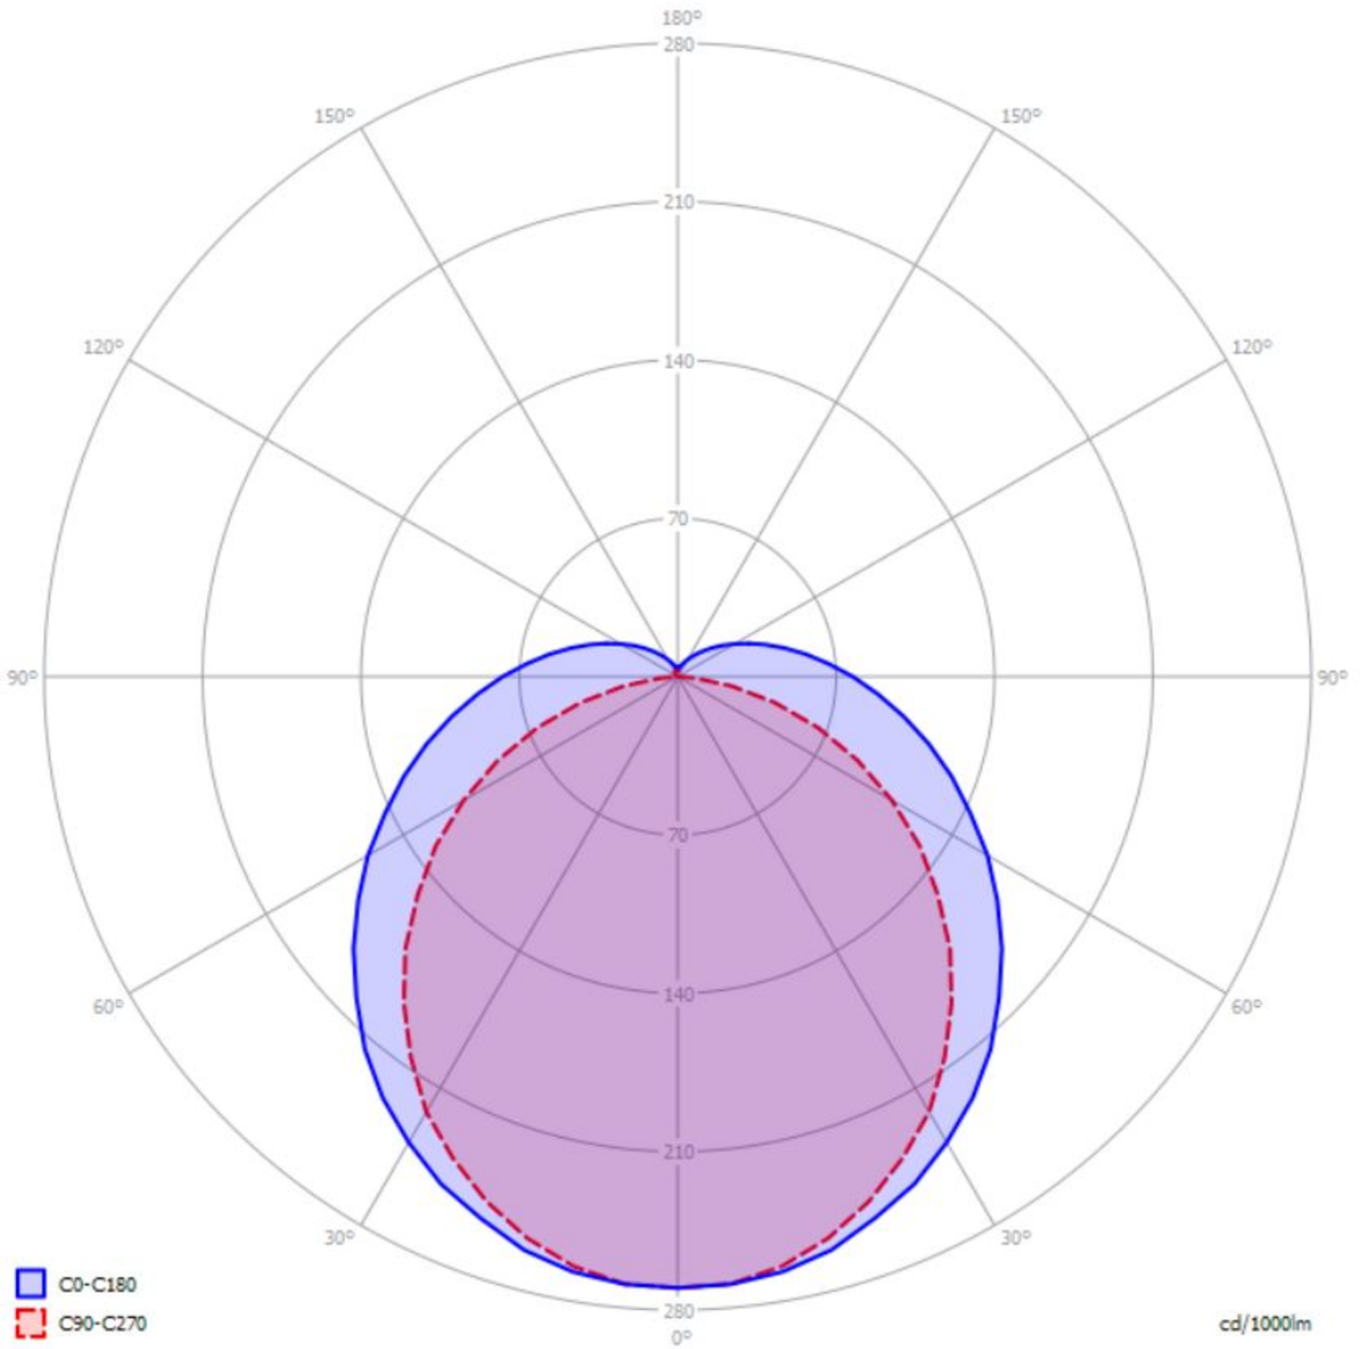

**Art.-Nr: YTUSW-LANS-2001**  
**LED moisture-proof luminaire "SWIM", w-/c-**  
**surface mounting, 780x70x70mm, 17W,**

LED moisture-proof luminaire, SWIM series, IP69, IK08. The luminaire may be immersed to a depth of 10 m. Housing and side sections made from polycarbonate(PC), grey (UV- and chlorine-resistant). Opal diffuser made from PC, UV- and chlorine-resistant. Symmetric light distribution and homogeneous illumination. Feed-through wiring present. Power supply, can be switched or dimmed (DALI dimmer), integrated. NANO protection on request. Area of application: car washes, chemical industry, swimming pools etc.

#### TEKNISKE DATA

Dimensjoner	
Produktdimensjoner lengde	780 mm
Produktdimensjoner bredde	70 mm
Produktmål høyde	70 mm
Produktvekt	1.6 kg
Emballasjedimensjoner	
Vekt inkludert emballasje	1.9 kg
Koffertmateriale	
Koffertmateriale	Polykarbonat
Sertifisering	
Sertifisering	CE
beskyttelses klasse	1
IP-beskyttelse)	IP66
Slagfasthetsgrad (IK)	10
Elektrisk forbindelse	
Systemytelse	17 W
Inngangsspenning AC	220-240V / 50-60Hz V
Startstrøm	23 A
Maktfaktor	0.9 PF

TEXT.LICHTVERTEILUNG