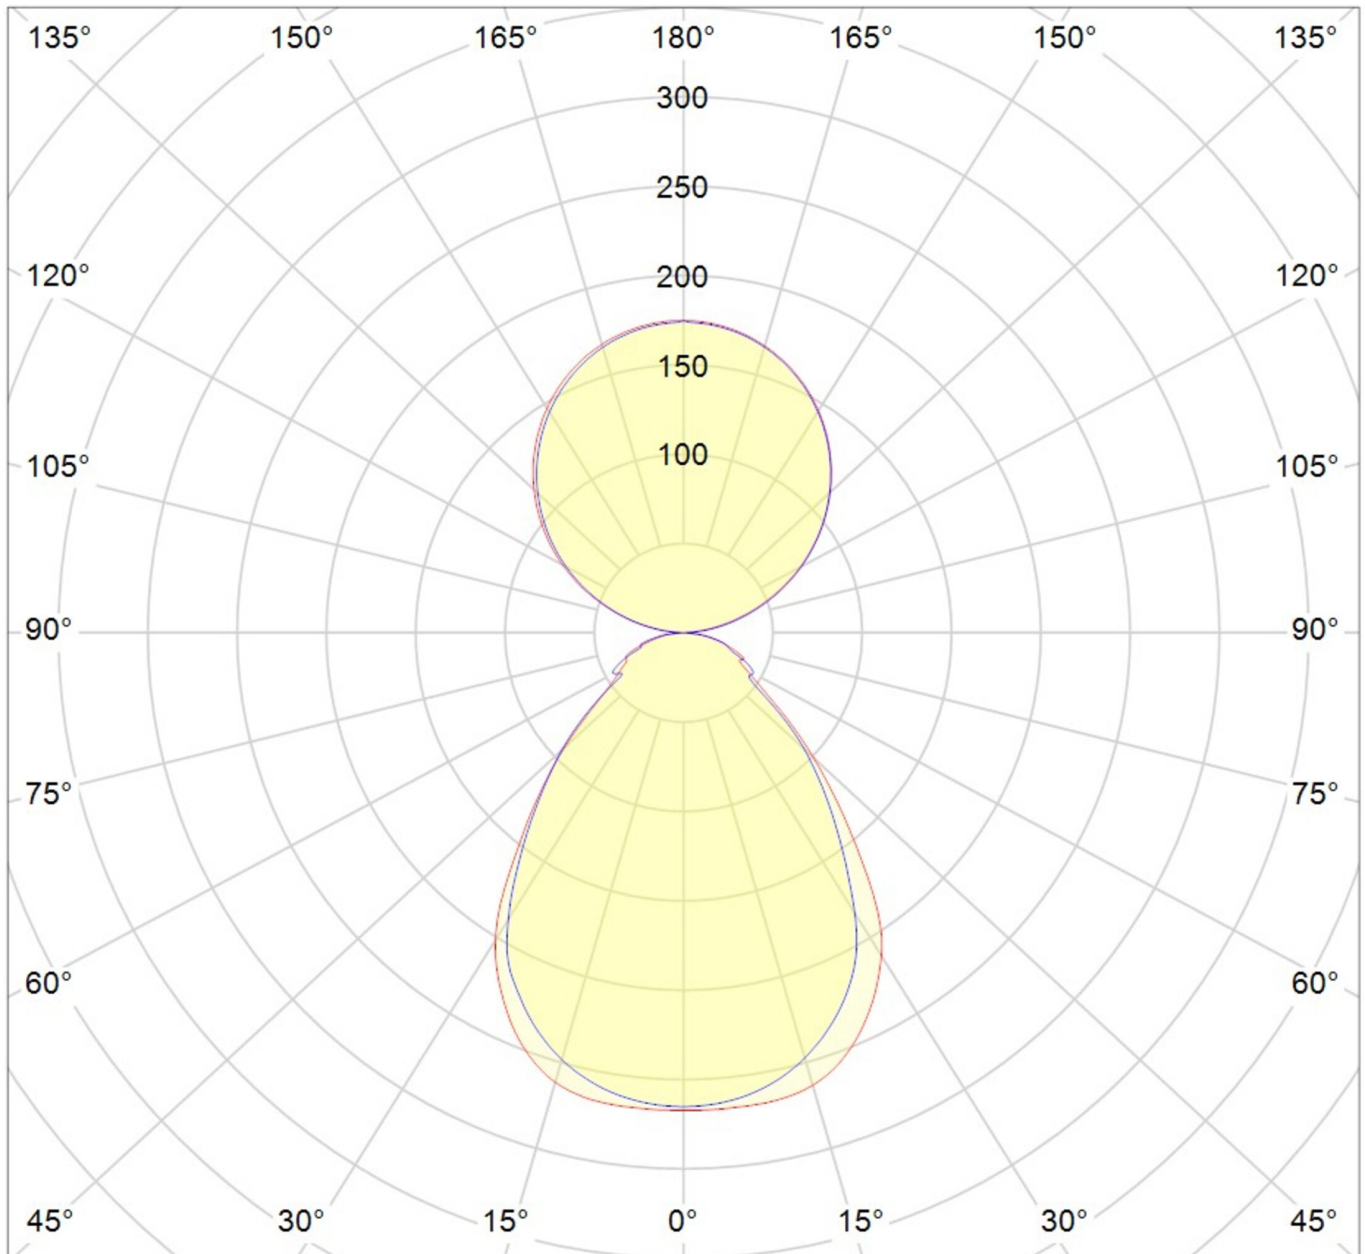

Art.-No.: YHOLA-AN-8001-U
LED desk luminaire "LAVA" 690x310x42mm, height 1200mm,
78W, 7200lm, 4000K, CRI> 80, IP20, UGR <19, silver, incl.
presence detector

LED free-standing luminaire/desk lamp with direct/indirect beam, LAVA series, with integrated presence detector and daylight sensor. Can be switched and dimmed using a touch panel. Head section and column made from aluminium, silver, powder-coated. Foot plate made from steel, silver, powder-coated. Diffuser made from plastic, micro-prismatic (screen-compliant in accordance with EN 12464-1). Version with CASAMBI® Bluetooth control available.

DANE TECHNICZNE

| Electrical data | |
|------------------------------|--|
| Input Voltage AC | AC 220-240V / 50-60Hz |
| Power Factor | 0,9 |
| System power | 78 W |
| Electrical version | dimmable, with internal operating device |
| CASAMBI Ready | Yes |
| Photometrical data | |
| Light source | LED |
| Colour temperature | 4 000 K |
| Rated luminous flux | 7 200 lm |
| Light colour | 840 |
| Colour rendering index (CRI) | > 80 |
| Colour tolerance | 3 |
| Beam angle | 85 ° |
| UGR | 12,3 |
| Lifetime (h, at 25°C) | 50 000 h, L80 |

| Acceptance tests | |
|--------------------------------|---------------|
| Certifications | CE, ROHS |
| Protection class | II |
| Ingress protection (IP) rating | IP 20 |
| Glow wire test | 650° C |
| Ambient temperature | -20 to +45 C° |
| Physical data | |
| Housing material | Aluminium |
| Housing colour | silver |
| Cover material | PMMA |
| Length (L) | 610 mm |
| Width (B) | 310 mm |
| Height (H) | 1 250 mm |
| Product weight | 19,2 kg |
| Weight incl. Packaging | 20 kg |
| Packaging Length (L) | 765 mm |
| Packaging Width (B) | 395 mm |
| Packaging Height (H) | 1 950 mm |

LIGHT DISTRIBUTION

cd/klm

$\eta = 100\%$

— C0 - C180 — C90 - C270