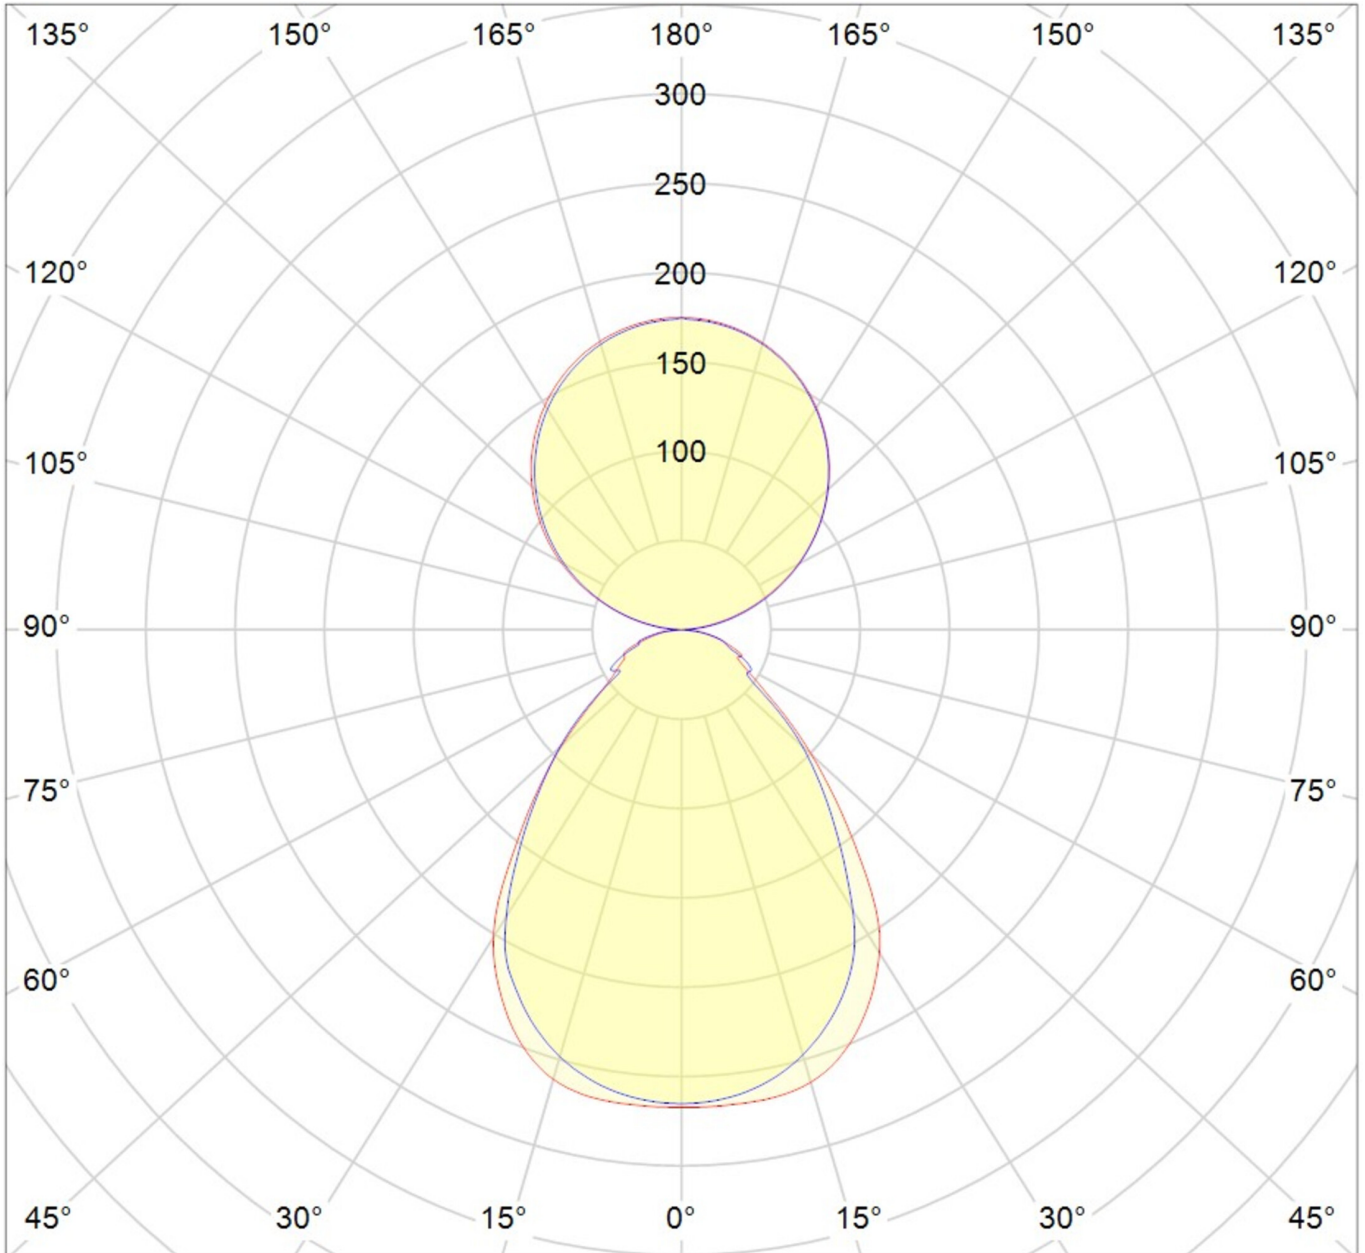

Art.-No.: YHOLA-AN-8001-U
LED desk luminaire "LAVA" 690x310x42mm, height 1200mm,
78W, 7200lm, 4000K, CRI> 80, IP20, UGR <19, silver, incl.
presence detector

LED free-standing luminaire/desk lamp with direct/indirect beam, LAVA series, with integrated presence detector and daylight sensor. Can be switched and dimmed using a touch panel. Head section and column made from aluminium, silver, powder-coated. Foot plate made from steel, silver, powder-coated. Diffuser made from plastic, micro-prismatic (screen-compliant in accordance with EN 12464-1). Version with CASAMBI® Bluetooth control available.

TECHNICAL DATA

| Electrical data | |
|------------------------------|--|
| Input Voltage AC | AC 220-240V / 50-60Hz |
| Power Factor | 0.9 |
| System power | 78 W |
| Electrical version | dimmable, with internal operating device |
| CASAMBI Ready | Yes |
| Photometrical data | |
| Light source | LED |
| Colour temperature | 4,000 K |
| Rated luminous flux | 7,200 lm |
| Light colour | 840 |
| Colour rendering index (CRI) | > 80 |
| Colour tolerance | 3 |
| Beam angle | 85 ° |
| UGR | 12.3 |
| Lifetime (h, at 25°C) | 50,000 h, L80 |

| Acceptance tests | |
|--------------------------------|---------------|
| Certifications | CE, ROHS |
| Protection class | II |
| Ingress protection (IP) rating | IP 20 |
| Glow wire test | 650° C |
| Ambient temperature | -20 to +45 C° |
| Physical data | |
| Housing material | Aluminium |
| Housing colour | silver |
| Cover material | PMMA |
| Length (L) | 610 mm |
| Width (B) | 310 mm |
| Height (H) | 1,250 mm |
| Product weight | 19.2 kg |
| Weight incl. Packaging | 20 kg |
| Packaging Length (L) | 765 mm |
| Packaging Width (B) | 395 mm |
| Packaging Height (H) | 1,950 mm |

LIGHT DISTRIBUTION

cd/klm

$\eta = 100\%$

— C0 - C180

— C90 - C270