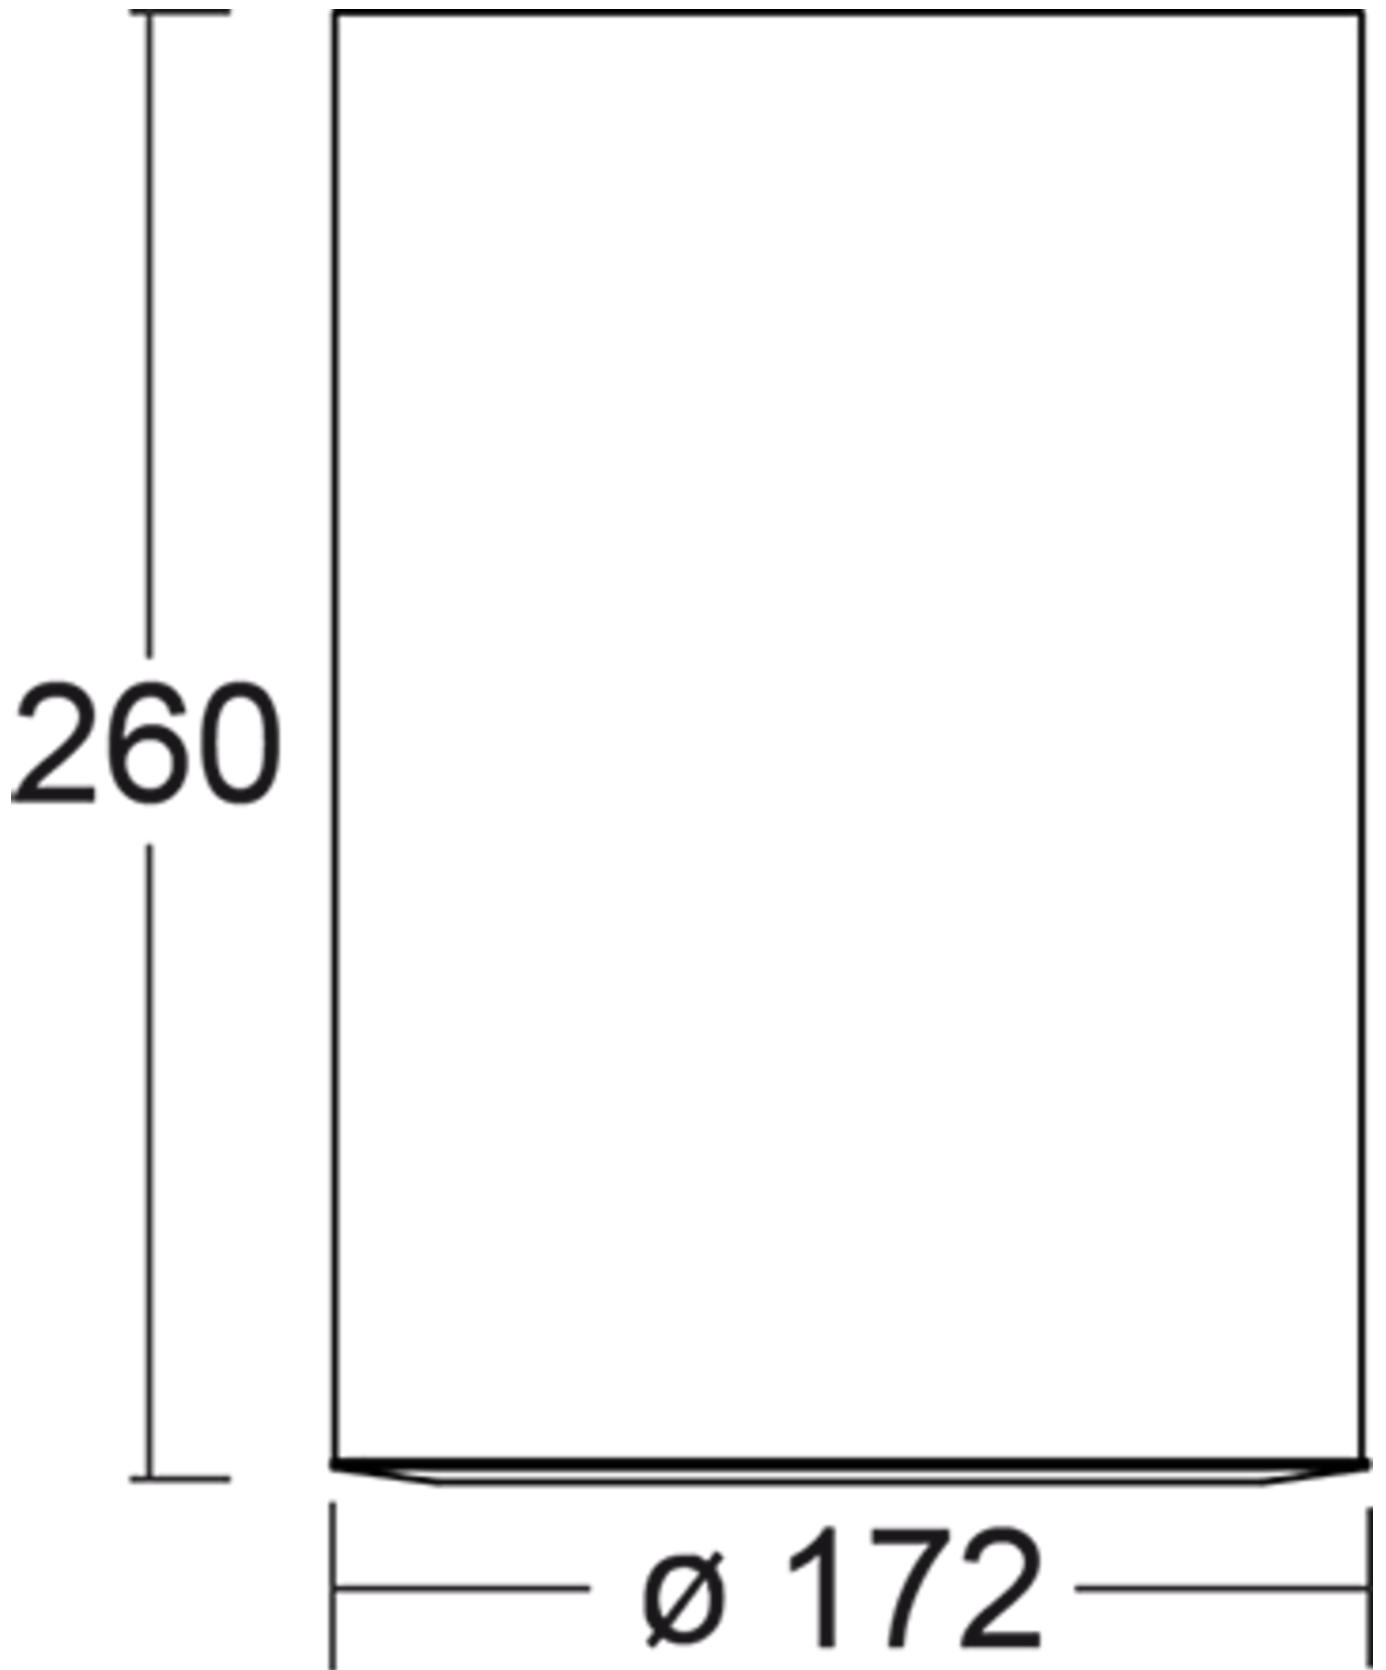

stand: 21.06.2024 - Det tas forbehold om tekniske endringer og feil.