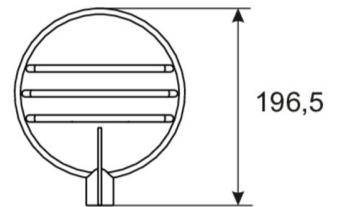

TECHNICAL DRAWING

ACCESSORY LIST

- X-K0001 -
- X-MB001 -
- X-KE001 -
- X4N -

As of: 29.06.2024 - Subject to technical changes and errors.