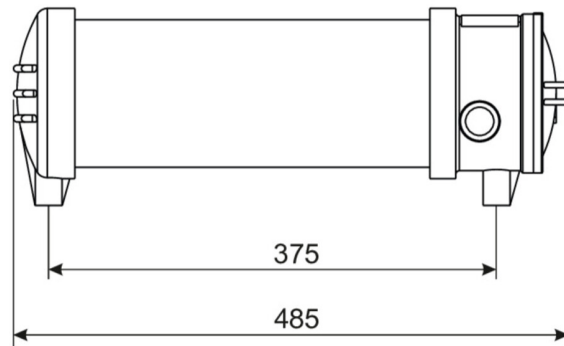

TECHNICAL DRAWING

ACCESSORY LIST

- X-K0001 -
- X-MB001 -
- X-KE001 -
- X4N -

As of: 09.07.2024 - Subject to technical changes and errors.