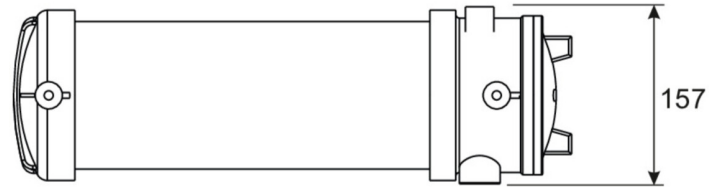

TECHNICAL DRAWING

ACCESSORY LIST

- X-K0001 -
- X-MB001 -
- X-KE001 -
- X4N -

As of: 09.07.2024 - Subject to technical changes and errors.