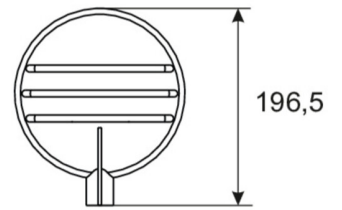

TECHNICAL DRAWING

ACCESSORY LIST

- X-K0001 -
- X-MB001 -
- X-KE001 -
- X4N -

As of: 09.07.2024 - Subject to technical changes and errors.