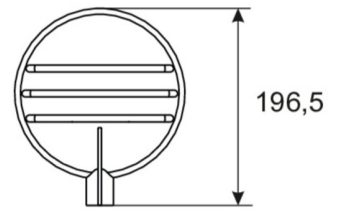

TECHNICAL DRAWING

ACCESSORY LIST

- X-K0001 -
- X-MB001 -
- X-KE001 -
- X4N -

As of: 23.08.2024 - Subject to technical changes and errors.