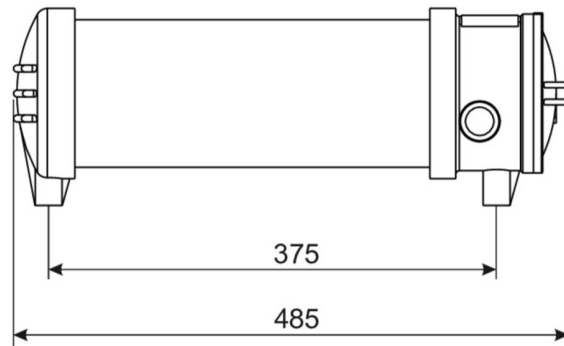

TECHNICAL DRAWING

ACCESSORY LIST

- X-K0001 -
- X-MB001 -
- X-KE001 -
- X4N -

As of: 23.08.2024 - Subject to technical changes and errors.