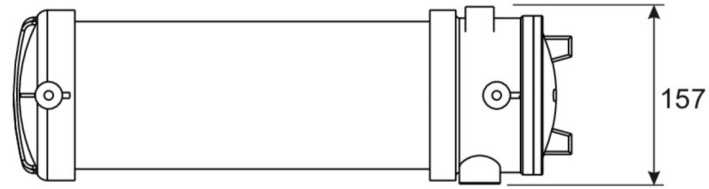

TECHNICAL DRAWING

ACCESSORY LIST

- X-K0001 -
- X-MB001 -
- X-KE001 -
- X4N -

As of: 23.08.2024 - Subject to technical changes and errors.