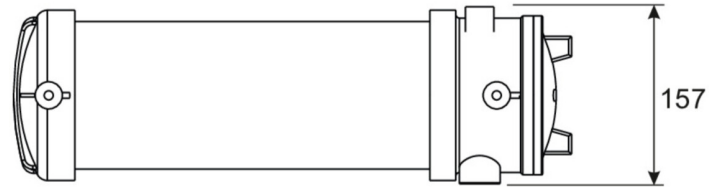

TECHNICAL DRAWING

ACCESSORY LIST

- X-KE001 -
- X-KO001 -
- X-MB001 -
- X4N -

As of: 16.09.2024 - Subject to technical changes and errors.