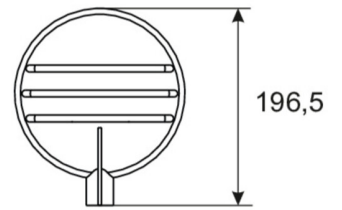

TECHNICAL DRAWING

ACCESSORY LIST

- X-KE001 -
- X-KO001 -
- X-MB001 -
- X4N -

As of: 16.09.2024 - Subject to technical changes and errors.