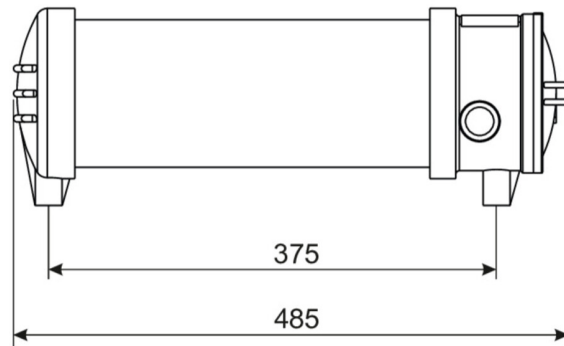

TECHNICAL DRAWING

ACCESSORY LIST

- X-KE001 -
- X-KO001 -
- X-MB001 -
- X4N -

As of: 16.09.2024 - Subject to technical changes and errors.