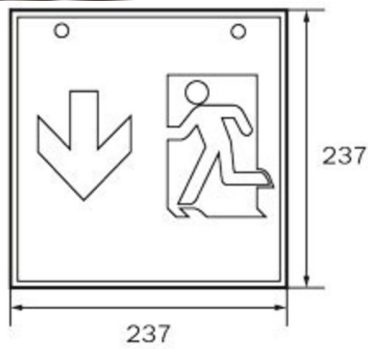

Art.-Nr: WKW418SC

Exit sign Supply

Wall mounting, SelfControl (SC), 8 h, 36 m, IP20, Metal, white

Square emergency exit sign cube luminaire for wall mounting for illuminating escape and emergency routes.

The cube shape means that this plastic luminaire is easily recognisable from three sides. Ideal for large-scale applications, e.g. in large stores.

Automatic monitoring of safety luminaire with SelfControl. Planning certainty is provided by printed pictograms, determined on the basis of logic. The pictograms used correspond to DIN ISO 7010 (arrow to the right, left and down).

More information

www.rp-group.com/en/item/WKW418SC

TECHNICAL DATA

Luminaire type	Exit sign
Mounting	Wall mounting
Recognition distance	36 m
Pictograph	Set
Illuminant	LED
Housing material	Metal
Housing color	white
Protection type (IP)	IP20
Impact resistance (IK)	≥ 3
Certification	WEEE, CE
Insulation class	1
Monitoring	SelfControl (SC)
Bridging time	8 h
Battery	LiFePO4 6,4 V/3,3 Ah
Power max.	5,3 W
Power DS	3,9 W
Power BS	2 W
Ambient temperature DS	-5 °C - 40 °C
Ambient temperature BS	-5 °C - 40 °C

Depth	195 mm
Width	195 mm
Height	195 mm
Weight	0.95
Weight incl. packaging	1.09
Luminous flux mains	190 lm
Luminous flux emergency	190 lm
EAN	4262483023501

TECHNICAL DRAWING

WG

WK

WX

WG

WK

WX