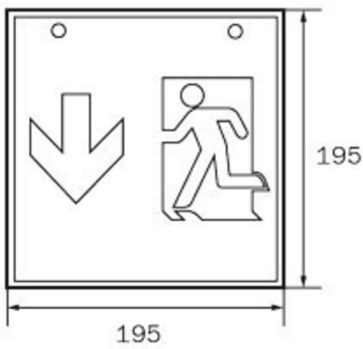

Art.-Nr: WKW418SC

Exit sign Supply

Wall mounting, SelfControl (SC), 8 h, 36 m, IP20, Metal, white

Square emergency exit sign cube luminaire for wall mounting for illuminating escape and emergency routes.

The cube shape means that this plastic luminaire is easily recognisable from three sides. Ideal for large-scale applications, e.g. in large stores.

Automatic monitoring of safety luminaire with SelfControl. Planning certainty is provided by printed pictograms, determined on the basis of logic. The pictograms used correspond to DIN ISO 7010 (arrow to the right, left and down).

More information

www.rp-group.com/en/item/WKW418SC

TECHNICAL DATA

Luminaire type	Exit sign
Mounting	Wall mounting
Recognition distance	36 m
Pictograph	Set
Illuminant	LED
Housing material	Metal
Housing color	white
Protection type (IP)	IP20
Impact resistance (IK)	≥ 3
Certification	WEEE, CE
Insulation class	1
Monitoring	SelfControl (SC)
Bridging time	8 h
Battery	LiFePO4 6,4 V/3,3 Ah
Power max.	5,3 W
Power DS	3,9 W
Power BS	2 W
Ambient temperature DS	-5 °C - 40 °C
Ambient temperature BS	-5 °C - 40 °C

Depth	195 mm
Width	195 mm
Height	195 mm
Weight	0.95
Weight incl. packaging	1.09
Luminous flux mains	190 lm
Luminous flux emergency	190 lm
EAN	4262483023501

TECHNICAL DRAWING

WG

WK

WX

WG

WK

WX