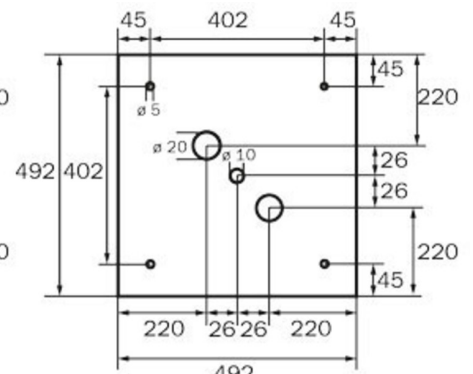

The cube shape means that this plastic luminaire is easily recognisable from three sides. Ideal for large-scale applications, e.g. in large stores.

Automatic monitoring of safety luminaire with SelfControl. Planning certainty is provided by printed pictograms, determined on the basis of logic. The pictograms used correspond to DIN ISO 7010 (arrow to the right, left and down).

More information

www.rp-group.com/en/item/WKW418SC

TECHNICAL DATA

Luminaire type	Exit sign
Mounting	Wall mounting
Recognition distance	36 m
Pictograph	Set
Illuminant	LED
Housing material	Metal
Housing color	white
Protection type (IP)	IP20
Impact resistance (IK)	≥ 3
Certification	WEEE, CE
Insulation class	1
Monitoring	SelfControl (SC)
Bridging time	8 h
Battery	LiFePO4 6,4 V/3,3 Ah
Power max.	5,3 W
Power DS	3,9 W
Power BS	2 W
Ambient temperature DS	-5 °C - 40 °C
Ambient temperature BS	-5 °C - 40 °C

Depth	195 mm
Width	195 mm
Height	195 mm
Weight	0.95
Weight incl. packaging	1.09
Luminous flux mains	190 lm
Luminous flux emergency	190 lm
EAN	4262483023501

TECHNICAL DRAWING

WG

WK

WX

WG

WK

WX