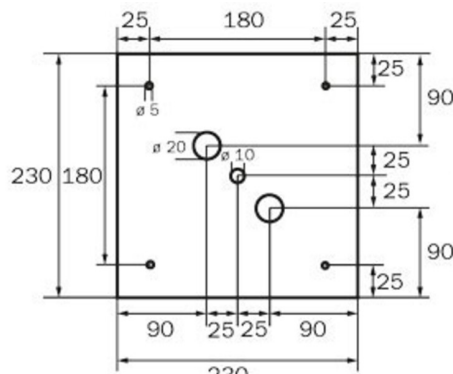

The cube shape means that this plastic luminaire is easily recognisable from three sides. Ideal for large-scale applications, e.g. in large stores.

Automatic monitoring of safety luminaire with SelfControl. Planning certainty is provided by printed pictograms, determined on the basis of logic. The pictograms used correspond to DIN ISO 7010 (arrow to the right, left and down).

More information

www.rp-group.com/en/item/WKW418SC

TECHNICAL DATA

Luminaire type	Exit sign
Mounting	Wall mounting
Recognition distance	36 m
Pictograph	Set
Illuminant	LED
Housing material	Metal
Housing color	white
Protection type (IP)	IP20
Impact resistance (IK)	≥ 3
Certification	WEEE, CE
Insulation class	1
Monitoring	SelfControl (SC)
Bridging time	8 h
Battery	LiFePO4 6,4 V/3,3 Ah
Power max.	5,3 W
Power DS	3,9 W
Power BS	2 W
Ambient temperature DS	-5 °C - 40 °C
Ambient temperature BS	-5 °C - 40 °C

Depth	195 mm
Width	195 mm
Height	195 mm
Weight	0.95
Weight incl. packaging	1.09
Luminous flux mains	190 lm
Luminous flux emergency	190 lm
EAN	4262483023501

TECHNICAL DRAWING

WG

WK

WX

WG

WK

WX