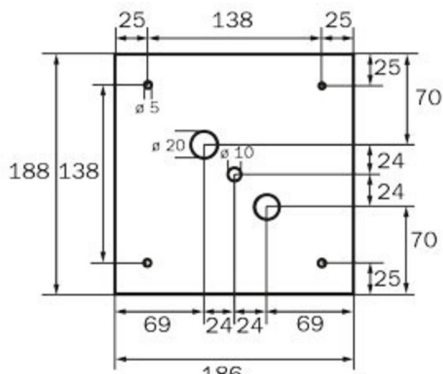

The cube shape means that this plastic luminaire is easily recognisable from three sides. Ideal for large-scale applications, e.g. in large stores.

Automatic monitoring of safety luminaire with SelfControl. Planning certainty is provided by printed pictograms, determined on the basis of logic. The pictograms used correspond to DIN ISO 7010 (arrow to the right, left and down).

More information

www.rp-group.com/en/item/WKW418SC

TECHNICAL DATA

Luminaire type	Exit sign
Mounting	Wall mounting
Recognition distance	36 m
Pictograph	Set
Illuminant	LED
Housing material	Metal
Housing color	white
Protection type (IP)	IP20
Impact resistance (IK)	≥ 3
Certification	WEEE, CE
Insulation class	1
Monitoring	SelfControl (SC)
Bridging time	8 h
Battery	LiFePO4 6,4 V/3,3 Ah
Power max.	5,3 W
Power DS	3,9 W
Power BS	2 W
Ambient temperature DS	-5 °C - 40 °C
Ambient temperature BS	-5 °C - 40 °C

Depth	195 mm
Width	195 mm
Height	195 mm
Weight	0.95
Weight incl. packaging	1.09
Luminous flux mains	190 lm
Luminous flux emergency	190 lm
EAN	4262483023501

TECHNICAL DRAWING

WG

WK

WX

WG

WK

WX