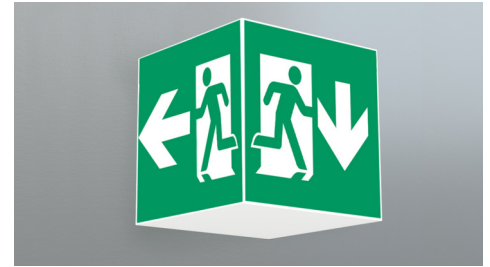

Art.-Nr: WKW418SC

Exit sign Supply

Wall mounting, SelfControl (SC), 8 h, 36 m, IP20, Metal, white

Square emergency exit sign cube luminaire for wall mounting for illuminating escape and emergency routes.

The cube shape means that this plastic luminaire is easily recognisable from three sides. Ideal for large-scale applications, e.g. in large stores.

Automatic monitoring of safety luminaire with SelfControl. Planning certainty is provided by printed pictograms, determined on the basis of logic. The pictograms used correspond to DIN ISO 7010 (arrow to the right, left and down).

More information

www.rp-group.com/en/item/WKW418SC

TECHNICAL DATA

Luminaire type	Exit sign
Mounting	Wall mounting
Recognition distance	36 m
Pictograph	Set
Illuminant	LED
Housing material	Metal
Housing color	white
Protection type (IP)	IP20
Impact resistance (IK)	≥ 3
Certification	WEEE, CE
Insulation class	1
Monitoring	SelfControl (SC)
Bridging time	8 h
Battery	LiFePO4 6,4 V/3,3 Ah
Power max.	5,3 W
Power DS	3,9 W
Power BS	2 W
Ambient temperature DS	-5 °C - 40 °C
Ambient temperature BS	-5 °C - 40 °C