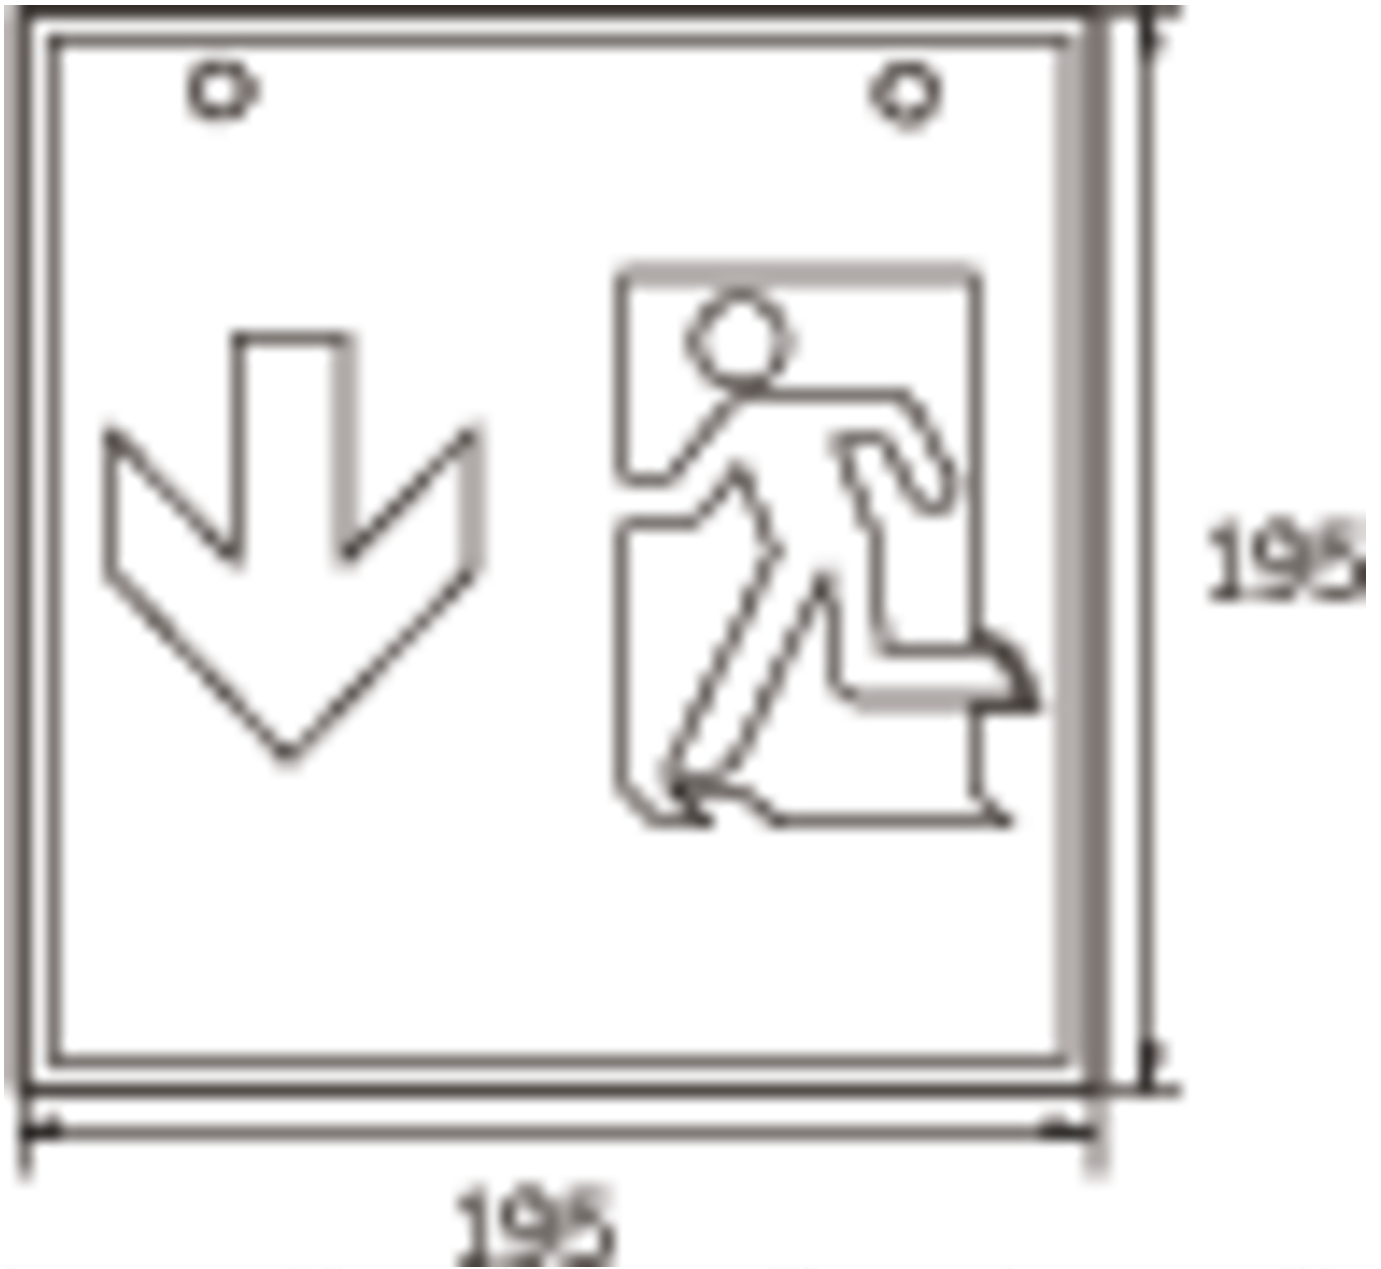

Art.-Nr: WKW418SC

Exit sign Supply

Wall mounting, SelfControl (SC), 8 h, 36 m, IP20, Metal, white

Square emergency exit sign cube luminaire for wall mounting for illuminating escape and emergency routes.

The cube shape means that this plastic luminaire is easily recognisable from three sides. Ideal for large-scale applications, e.g. in large stores.

Automatic monitoring of safety luminaire with SelfControl. Planning certainty is provided by printed pictograms, determined on the basis of logic. The pictograms used correspond to DIN ISO 7010 (arrow to the right, left and down).

More information

www.rp-group.com/en/item/WKW418SC

TECHNICAL DATA

Luminaire type	Exit sign
Mounting	Wall mounting
Recognition distance	36 m
Pictograph	Set
Illuminant	LED
Housing material	Metal
Housing color	white
Protection type (IP)	IP20
Impact resistance (IK)	≥ 3
Certification	WEEE, CE
Insulation class	1
Monitoring	SelfControl (SC)
Bridging time	8 h
Battery	LiFePO4 6,4 V/3,3 Ah
Power max.	5,3 W
Power DS	3,9 W
Power BS	2 W
Ambient temperature DS	-5 °C - 40 °C
Ambient temperature BS	-5 °C - 40 °C

Depth	195 mm
Width	195 mm
Height	195 mm
Weight	0.95
Weight incl. packaging	1.09
Luminous flux mains	190 lm
Luminous flux emergency	190 lm
EAN	4262483023501

TECHNICAL DRAWING

WG

WK

WX

WG

WK

WX