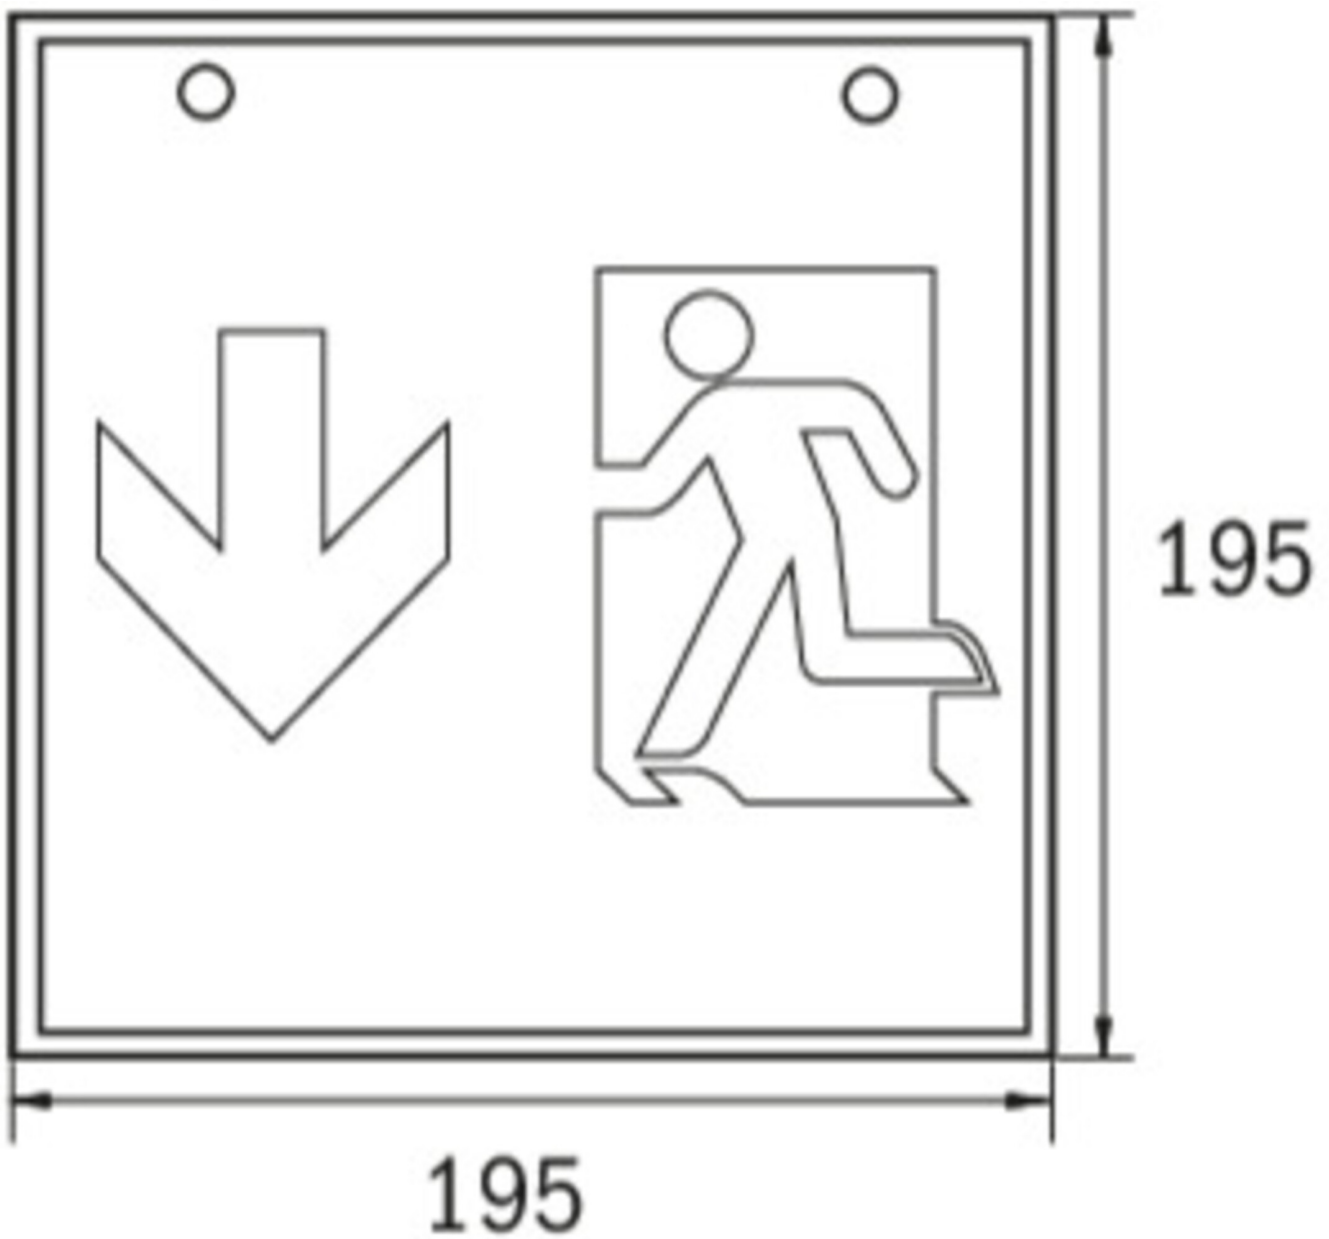

Art.-Nr: WKW418SC

Exit sign Supply

Wall mounting, SelfControl (SC), 8 h, 36 m, IP20, Metal, white

Square emergency exit sign cube luminaire for wall mounting for illuminating escape and emergency routes.

The cube shape means that this plastic luminaire is easily recognisable from three sides. Ideal for large-scale applications, e.g. in large stores.

Automatic monitoring of safety luminaire with SelfControl. Planning certainty is provided by printed pictograms, determined on the basis of logic. The pictograms used correspond to DIN ISO 7010 (arrow to the right, left and down).

More information

www.rp-group.com/en/item/WKW418SC

TECHNICAL DATA

Luminaire type	Exit sign
Mounting	Wall mounting
Recognition distance	36 m
Pictograph	Set
Illuminant	LED
Housing material	Metal
Housing color	white
Protection type (IP)	IP20
Impact resistance (IK)	≥ 3
Certification	WEEE, CE
Insulation class	1
Monitoring	SelfControl (SC)
Bridging time	8 h
Battery	LiFePO4 6,4 V/3,3 Ah
Power max.	5,3 W
Power DS	3,9 W
Power BS	2 W
Ambient temperature DS	-5 °C - 40 °C
Ambient temperature BS	-5 °C - 40 °C

Depth	195 mm
Width	195 mm
Height	195 mm
Weight	0.95
Weight incl. packaging	1.09
Luminous flux mains	190 lm
Luminous flux emergency	190 lm
EAN	4262483023501

TECHNICAL DRAWING

WG

WK

WX

WG

WK

WX