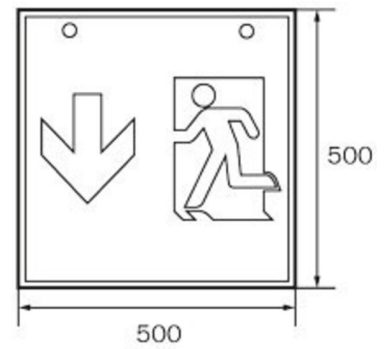

Art.-Nr: WKW418SC

Exit sign Supply

Wall mounting, SelfControl (SC), 8 h, 36 m, IP20, Metal, white

Square emergency exit sign cube luminaire for wall mounting for illuminating escape and emergency routes.

The cube shape means that this plastic luminaire is easily recognisable from three sides. Ideal for large-scale applications, e.g. in large stores.

Automatic monitoring of safety luminaire with SelfControl. Planning certainty is provided by printed pictograms, determined on the basis of logic. The pictograms used correspond to DIN ISO 7010 (arrow to the right, left and down).

More information

www.rp-group.com/en/item/WKW418SC

TECHNICAL DATA

Luminaire type	Exit sign
Mounting	Wall mounting
Recognition distance	36 m
Pictograph	Set
Illuminant	LED
Housing material	Metal
Housing color	white
Protection type (IP)	IP20
Impact resistance (IK)	≥ 3
Certification	WEEE, CE
Insulation class	1
Monitoring	SelfControl (SC)
Bridging time	8 h
Battery	LiFePO4 6,4 V/3,3 Ah
Power max.	5,3 W
Power DS	3,9 W
Power BS	2 W
Ambient temperature DS	-5 °C - 40 °C
Ambient temperature BS	-5 °C - 40 °C

Depth	195 mm
Width	195 mm
Height	195 mm
Weight	0.95
Weight incl. packaging	1.09
Luminous flux mains	190 lm
Luminous flux emergency	190 lm
EAN	4262483023501

TECHNICAL DRAWING

WG

WK

WX

WG

WK

WX