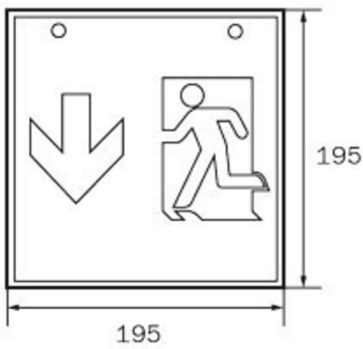

Art.-Nr: WKW413SC

Exit sign Supply

Wall mounting, SelfControl (SC), 3 h, 36 m, IP20, Metal, white

Square emergency exit sign cube luminaire for wall mounting for illuminating escape and emergency routes.

The cube shape means that this plastic luminaire is easily recognisable from three sides. Ideal for large-scale applications, e.g. in large stores.

Automatic monitoring of safety luminaire with SelfControl. Planning certainty is provided by printed pictograms, determined on the basis of logic. The pictograms used correspond to DIN ISO 7010 (arrow to the right, left and down).

More information

www.rp-group.com/en/item/WKW413SC

TECHNICAL DATA

Luminaire type	Exit sign
Mounting	Wall mounting
Recognition distance	36 m
Pictograph	Set
Illuminant	LED
Housing material	Metal
Housing color	white
Protection type (IP)	IP20
Impact resistance (IK)	≥ 3
Certification	WEEE, CE
Insulation class	1
Monitoring	SelfControl (SC)
Bridging time	3 h
Battery	LiFePO4 6,4 V/3,3 Ah
Power max.	8,2 W
Power DS	7 W
Power BS	2 W
Ambient temperature DS	-5 °C - 40 °C
Ambient temperature BS	-5 °C - 40 °C

Depth	195 mm
Width	195 mm
Height	195 mm
Weight	0.95
Weight incl. packaging	1.09
Luminous flux mains	470 lm
Luminous flux emergency	470 lm
Customs tariff number	94056120
EAN	4260766556906

TECHNICAL DRAWING