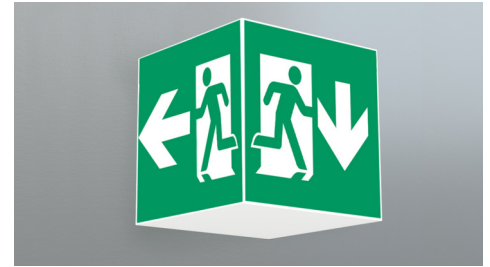

Art.-Nr: WKW413SC

Exit sign Supply

Wall mounting, SelfControl (SC), 3 h, 36 m, IP20, Metal, white

Square emergency exit sign cube luminaire for wall mounting for illuminating escape and emergency routes.

The cube shape means that this plastic luminaire is easily recognisable from three sides. Ideal for large-scale applications, e.g. in large stores.

Automatic monitoring of safety luminaire with SelfControl. Planning certainty is provided by printed pictograms, determined on the basis of logic. The pictograms used correspond to DIN ISO 7010 (arrow to the right, left and down).

More information

www.rp-group.com/en/item/WKW413SC

TECHNICAL DATA

Luminaire type	Exit sign
Mounting	Wall mounting
Recognition distance	36 m
Pictograph	Set
Illuminant	LED
Housing material	Metal
Housing color	white
Protection type (IP)	IP20
Impact resistance (IK)	≥ 3
Certification	WEEE, CE
Insulation class	1
Monitoring	SelfControl (SC)
Bridging time	3 h
Battery	LiFePO4 6,4 V/3,3 Ah
Power max.	8,2 W
Power DS	7 W
Power BS	2 W
Ambient temperature DS	-5 °C - 40 °C
Ambient temperature BS	-5 °C - 40 °C