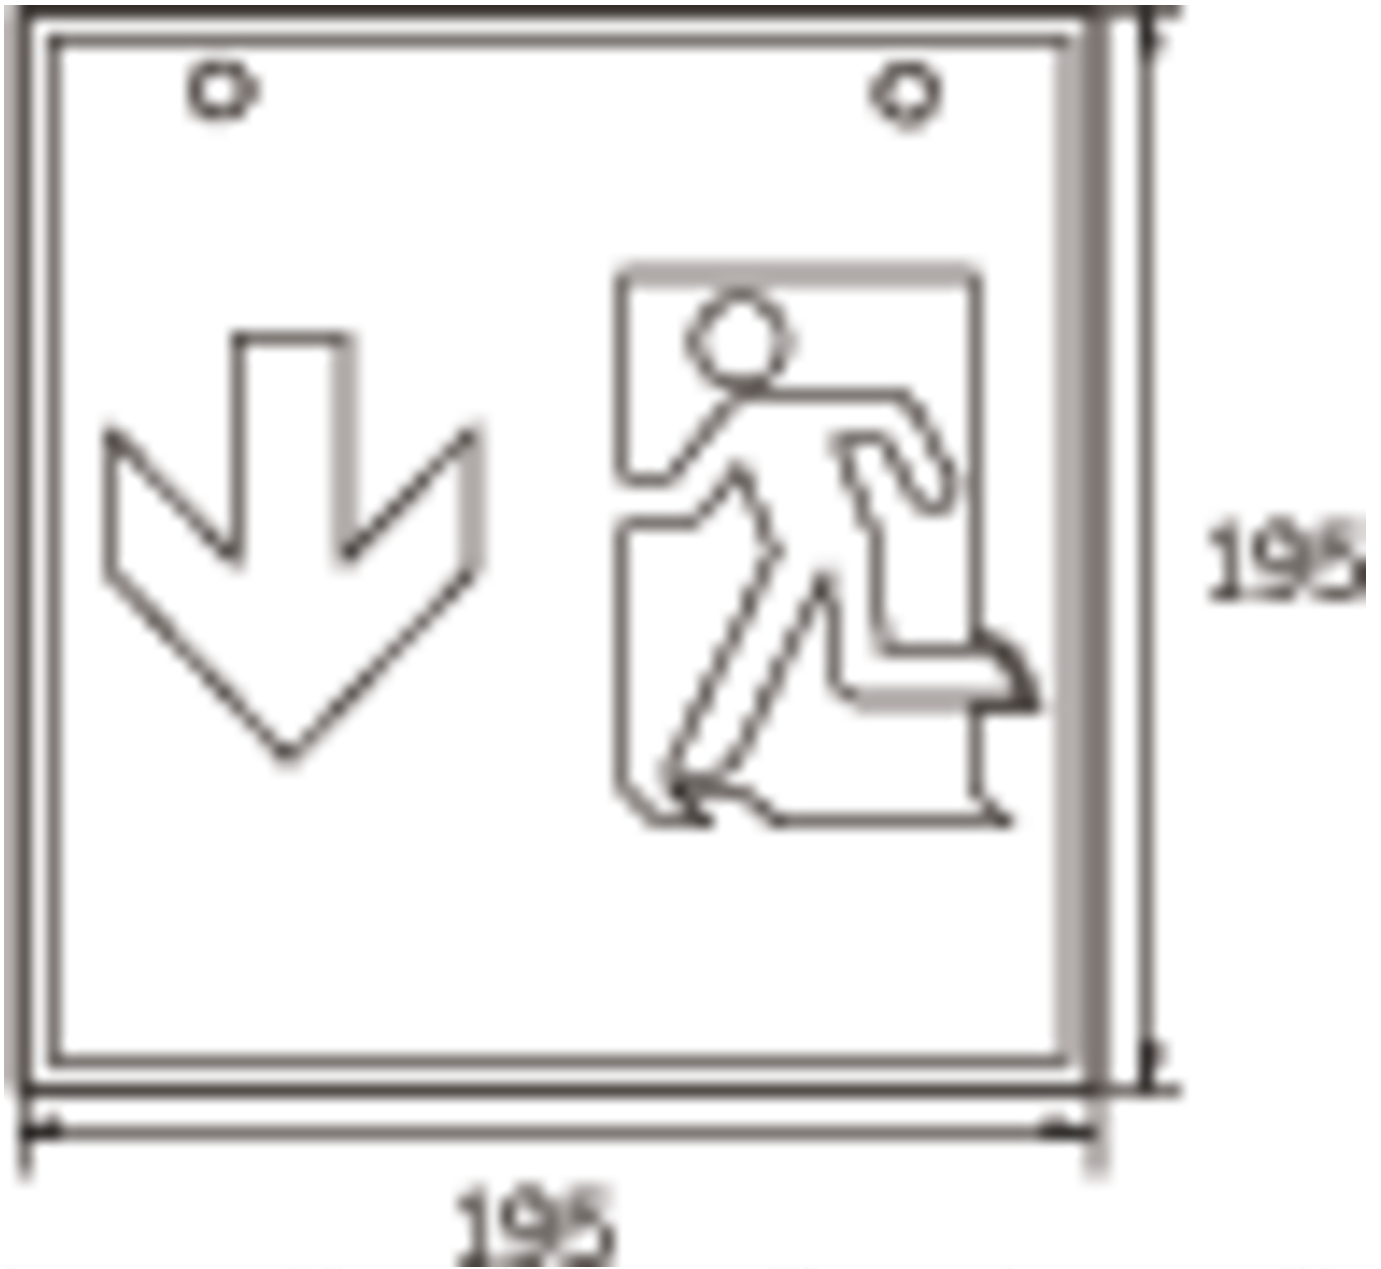

Art.-Nr: WKW413SC

Exit sign Supply

Wall mounting, SelfControl (SC), 3 h, 36 m, IP20, Metal, white

Square emergency exit sign cube luminaire for wall mounting for illuminating escape and emergency routes.

The cube shape means that this plastic luminaire is easily recognisable from three sides. Ideal for large-scale applications, e.g. in large stores.

Automatic monitoring of safety luminaire with SelfControl. Planning certainty is provided by printed pictograms, determined on the basis of logic. The pictograms used correspond to DIN ISO 7010 (arrow to the right, left and down).

More information

www.rp-group.com/en/item/WKW413SC

TECHNICAL DATA

Luminaire type	Exit sign
Mounting	Wall mounting
Recognition distance	36 m
Pictograph	Set
Illuminant	LED
Housing material	Metal
Housing color	white
Protection type (IP)	IP20
Impact resistance (IK)	≥ 3
Certification	WEEE, CE
Insulation class	1
Monitoring	SelfControl (SC)
Bridging time	3 h
Battery	LiFePO4 6,4 V/3,3 Ah
Power max.	8,2 W
Power DS	7 W
Power BS	2 W
Ambient temperature DS	-5 °C - 40 °C
Ambient temperature BS	-5 °C - 40 °C

Depth	195 mm
Width	195 mm
Height	195 mm
Weight	0.95
Weight incl. packaging	1.09
Luminous flux mains	470 lm
Luminous flux emergency	470 lm
Customs tariff number	94056120
EAN	4260766556906

TECHNICAL DRAWING