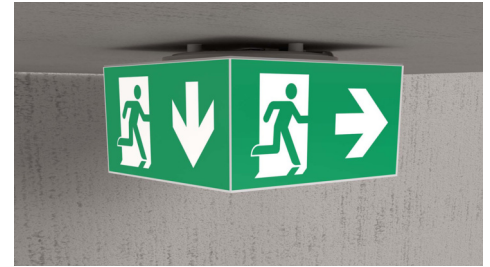

**Art.-Nr: WHXD519CC**  
**Exit sign Centralised power supply systems**  
**Ceiling, CoreCompact 24 (CC), CPS, 30 m, IP65, Plastic, white**

Modern emergency exit sign cube luminaire for identifying escape and emergency routes with easy-to-mount bayonet catch. It can be mounted straight onto the ceiling or suspended using the appropriate accessories.

The cube shape means that this plastic luminaire is easily recognisable from four sides. Ideal for use where routes intersect, e.g. in large stores with aisles.

Control and monitoring via central 24 V low-power system. Planning certainty is provided by printed pictograms, determined on the basis of logic. The pictograms used correspond to DIN ISO 7010 (arrow to the right, left and down).