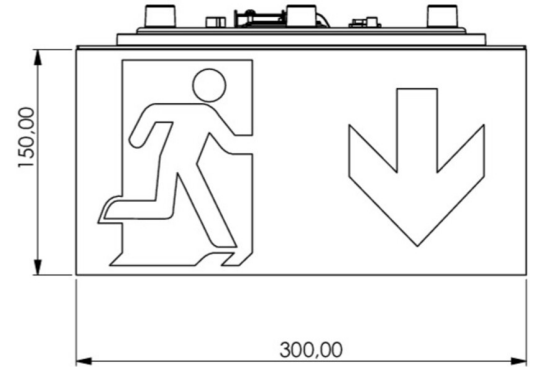

TECHNICAL DRAWING

ACCESSORY LIST

- WKO -
- DSA-Y4M - Wire suspension
- DSA-Y4M-APA - Wire suspension

As of: 23.08.2024 - Subject to technical changes and errors.