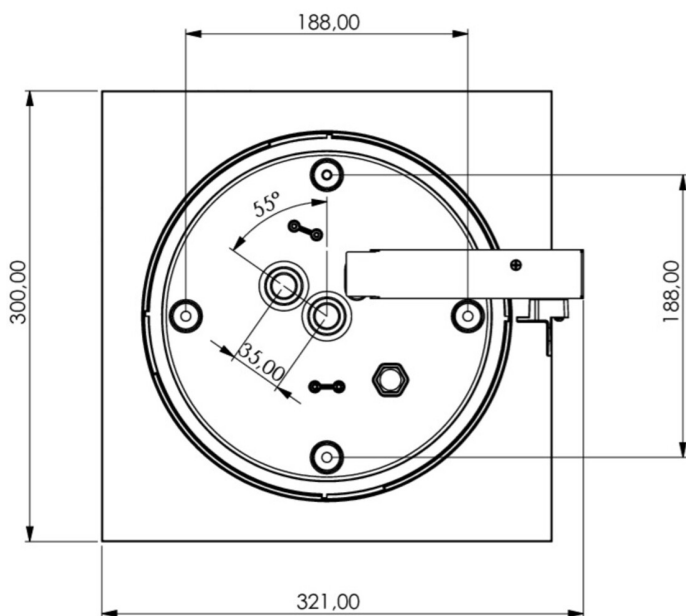

The cube shape means that this plastic luminaire is easily recognisable from four sides. Ideal for use where routes intersect, e.g. in large stores with aisles.

Control and monitoring via central 24 V low-power system. Planning certainty is provided by printed pictograms, determined on the basis of logic. The pictograms used correspond to DIN ISO 7010 (arrow to the right, left and down).

## TECHNICAL DATA

Luminaire type	Exit sign
Mounting	Ceiling
Recognition distance	30 m
Pictograph	Set
Illuminant	LED
Housing material	Plastic
Housing color	white
Protection type (IP)	IP65
Impact resistance (IK)	4
Certification	CE, WEEE, D-Sign
Insulation class	3
Supply	Centralised power supply systems
Monitoring	CoreCompact 24 (CC)
Bridging time	CPS
Battery	/
Operating mode	Standby circuit / permanent circuit
Input voltageAC	24 V
Power max.	5,1 W
Power DS	5,1 W

Power BS	0,4 W
Ambient temperature DS	-5 °C - 40 °C
Ambient temperature BS	-5 °C - 40 °C
Depth	300 mm
Width	300 mm
Height	179.5 mm
Weight	1.55
Weight incl. packaging	1.78
Connection cross-section	2.5 mm <sup>2</sup>
Switching input	No
Emergency light blocking	No
Battery connection	No
Luminous flux mains	520 lm
Luminous flux emergency	520 lm
Customs tariff number	94056180
EAN	4260682157690

## TECHNICAL DRAWING