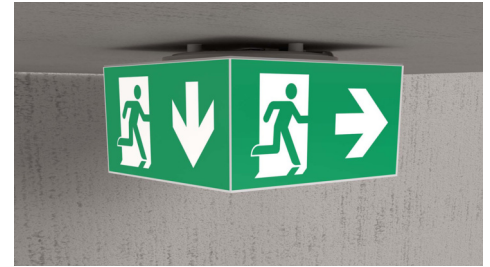

**Art.-Nr: WHXD418WL-TT**  
**Exit sign Single Battery**  
**Ceiling, Wireless Professional, 8 h, 30 m, IP65, Plastic, white**

Escape sign cube luminaire for marking escape and rescue routes with easy-to-mount bayonet catch. Preferably for applications at path crossings, e.g. in department stores with shelf aisles.

Planning reliability is provided by logically specified printed pictograms. LED escape sign luminaire according to DIN EN 60598-1, DIN EN 60598-2-22, DIN EN 7010 and DIN EN 1838.

[More information](#)

## TECHNICAL DATA

Luminaire type	Exit sign
Mounting	Ceiling
Recognition distance	30 m
Pictograph	Set
Illuminant	LED
Housing material	Plastic
Housing color	white
Protection type (IP)	IP65
Impact resistance (IK)	4
Certification	CE, WEEE, D-Sign
Insulation class	2
Supply	Single Battery
Monitoring	Wireless Professional
Bridging time	8 h
Operating mode	Standby circuit / permanent circuit
Input voltageAC	230 V
Input frequency	50 Hz
Power max.	7,5 W
Power DS	5,7 W
Power BS	0,8 W
Depth	300 mm