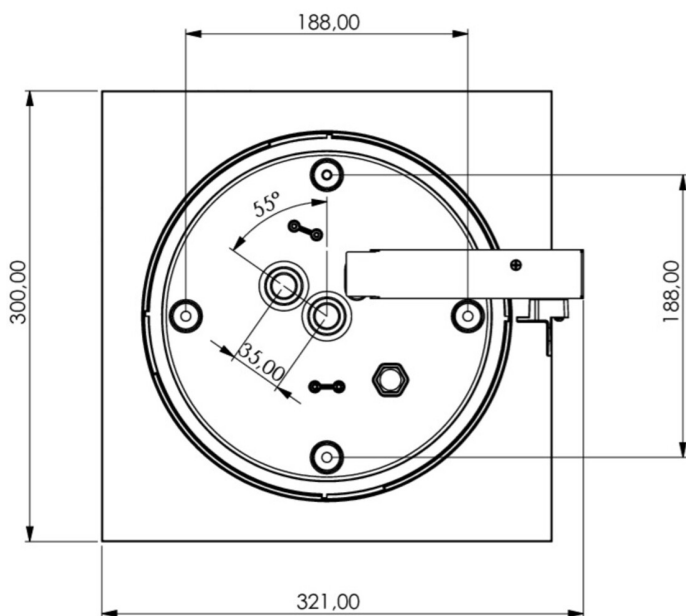

**Art.-Nr: WHXD418WL-TT**  
**Exit sign Single Battery**  
**Ceiling, Wireless Professional, 8 h, 30 m, IP65, Plastic, white**

Escape sign cube luminaire for marking escape and rescue routes with easy-to-mount bayonet catch. Preferably for applications at path crossings, e.g. in department stores with shelf aisles.

## TECHNICAL DATA

Luminaire type	Exit sign
Mounting	Ceiling
Recognition distance	30 m
Pictograph	Set
Illuminant	LED
Housing material	Plastic
Housing color	white
Protection type (IP)	IP65
Impact resistance (IK)	4
Certification	CE, WEEE, D-Sign
Insulation class	2
Supply	Single Battery
Monitoring	Wireless Professional
Bridging time	8 h
Operating mode	Standby circuit / permanent circuit
Input voltageAC	230 V
Input frequency	50 Hz
Power max.	7,5 W
Power DS	5,7 W
Power BS	0,8 W
Depth	300 mm

Width	300 mm
Height	179.5 mm
Weight	1.62
Weight incl. packaging	1.85
Connection cross-section	2.5 mm <sup>2</sup>
Switching input	Yes
Emergency light blocking	Yes
Battery connection	Connector
Dimming function	Yes
Luminous flux mains	250 lm
Luminous flux emergency	245 lm
Customs tariff number	94056180
EAN	4260766559693

## TECHNICAL DRAWING