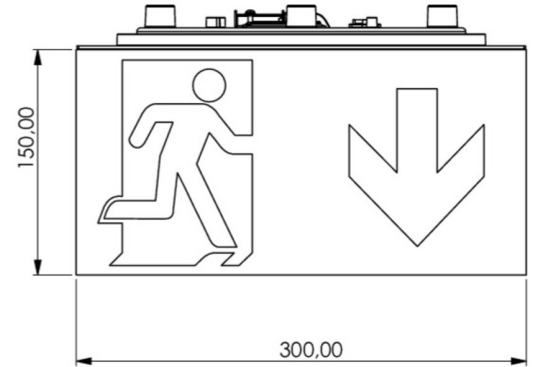

TECHNICAL DRAWING

ACCESSORY LIST

- WKO -
- DSA-Y4M -
- DSA-Y4M-APA -

As of: 17.07.2024 - Subject to technical changes and errors.