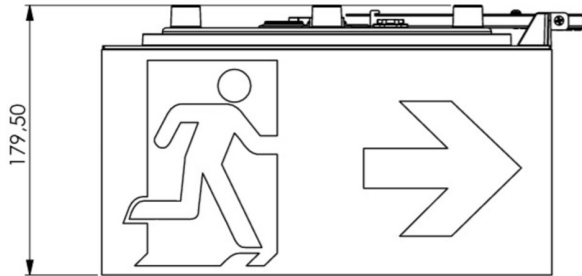

TECHNICAL DRAWING

ACCESSORY LIST

- WKO -
- DSA-Y4M -
- DSA-Y4M-APA -

As of: 17.07.2024 - Subject to technical changes and errors.