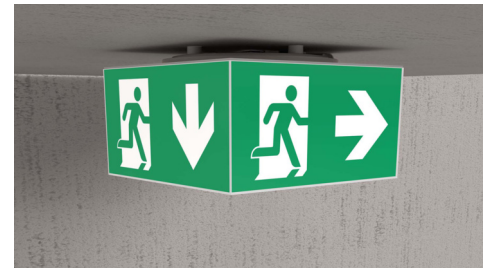

Art.-Nr: WHXD413WL
Exit sign Single Battery
Ceiling, Wireless Professional, 3 h, 30 m, IP65, Plastic, white

Escape sign cube luminaire for marking escape and rescue routes with easy-to-mount bayonet catch. Preferably for applications at path crossings, e.g. in department stores with shelf aisles.

Planning reliability is provided by logically specified printed pictograms. LED escape sign luminaire according to DIN EN 60598-1, DIN EN 60598-2-22, DIN EN 7010 and DIN EN 1838.

More information

TECHNICAL DATA

Luminaire type	Exit sign
Mounting	Ceiling
Recognition distance	30 m
Pictograph	Set
Illuminant	LED
Housing material	Plastic
Housing color	white
Protection type (IP)	IP65
Impact resistance (IK)	4
Certification	CE, WEEE, D-Sign
Insulation class	2
Supply	Single Battery
Monitoring	Wireless Professional
Bridging time	3 h
Operating mode	Standby circuit / permanent circuit
Input voltageAC	230 V
Input frequency	50 Hz
Power max.	7,5 W
Power DS	5,7 W
Power BS	0,8 W
Ambient temperature DS	0 °C - 40 °C