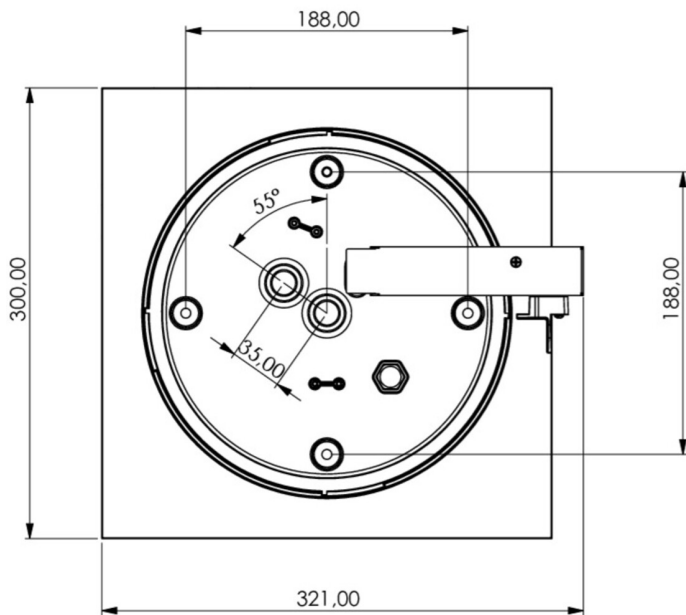

TECHNICAL DRAWING

ACCESSORY LIST

- WKO -
- DSA-Y4M -
- DSA-Y4M-APA -

As of: 17.07.2024 - Subject to technical changes and errors.