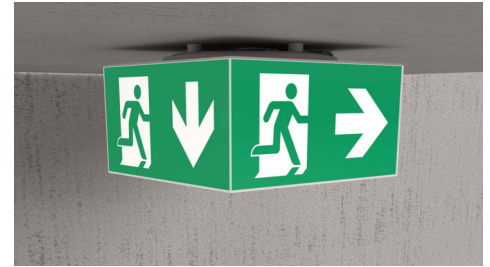

**Art.-Nr: WHXD413SC-TT**

**Exit sign Supply**

**Recessed mounting, SelfControl (SC), 3 h, 30 m, IP65, Plastic, white**

Modern emergency exit sign cube luminaire for identifying escape and emergency routes with easy-to-mount bayonet catch. It can be mounted straight onto the ceiling or suspended using the appropriate accessories.

The cube shape means that this plastic luminaire is easily recognisable from four sides. Ideal for use where routes intersect, e.g. in large stores with aisles.

Automatic monitoring of safety luminaire with SelfControl. Planning certainty is provided by printed pictograms, determined on the basis of logic. The pictograms used correspond to DIN ISO 7010 (arrow to the right, left and down).