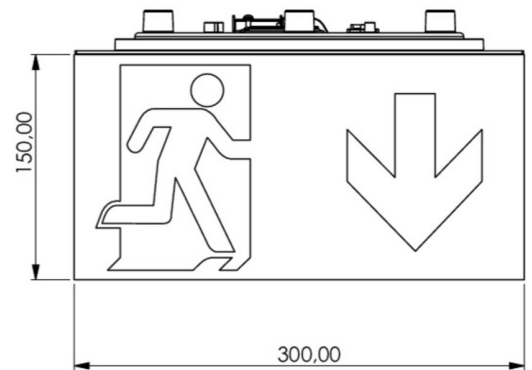

Ambient temperature BS	-15 °C - 40 °C
Depth	300 mm
Width	300 mm
Height	179.5 mm
Weight	1.62
Weight incl. packaging	1.85
Customs tariff number	94056120
EAN	4260766559679

TECHNICAL DRAWING