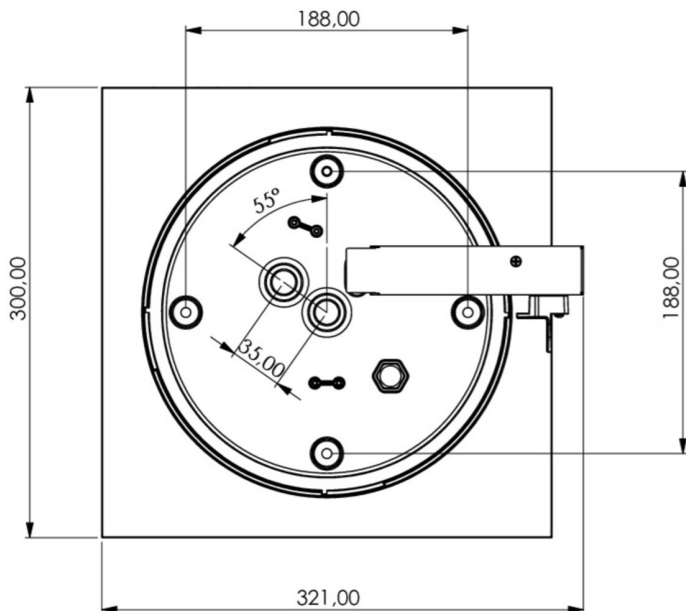

Ambient temperature BS	-15 °C - 40 °C
Depth	300 mm
Width	300 mm
Height	179.5 mm
Weight	1.62
Weight incl. packaging	1.85
Customs tariff number	94056120
EAN	4260766559679

TECHNICAL DRAWING