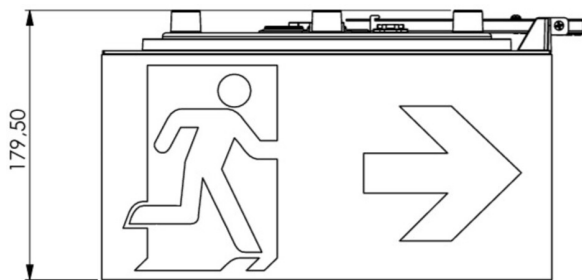

Ambient temperature BS	-15 °C - 40 °C
Depth	300 mm
Width	300 mm
Height	179.5 mm
Weight	1.62
Weight incl. packaging	1.85
Customs tariff number	94056120
EAN	4260766559679

TECHNICAL DRAWING