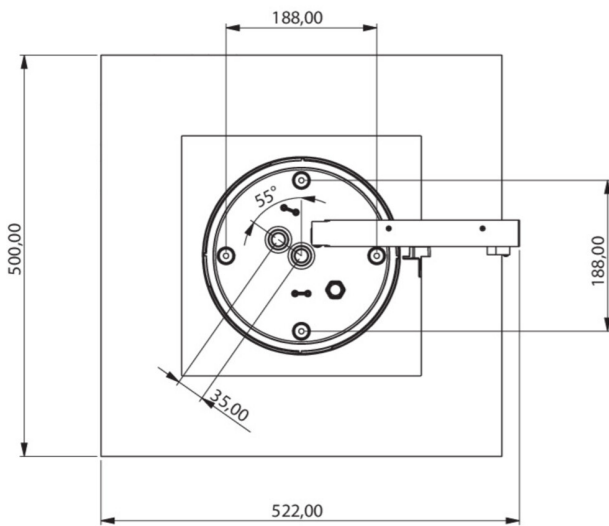

TECHNICAL DRAWING

ACCESSORY LIST

- DSA-Y4M - Wire suspension
- DSA-Y4M-APA - Wire suspension
- WKO -

As of: 30.08.2024 - Subject to technical changes and errors.