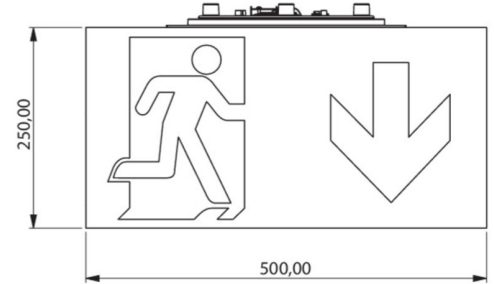

TECHNICAL DRAWING

ACCESSORY LIST

- DSA-Y4M - Wire suspension
- DSA-Y4M-APA - Wire suspension
- WKO -

As of: 30.08.2024 - Subject to technical changes and errors.