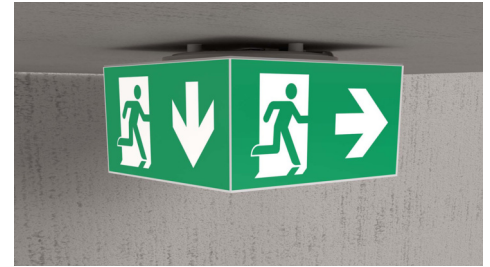

Art.-Nr: WHGD519CC
Exit sign Centralised power supply systems
Ceiling, CoreCompact 24 (CC), CPS, 50m, IP65, Plastic, white

Modern emergency exit sign cube luminaire for identifying escape and emergency routes with easy-to-mount bayonet catch. It can be mounted straight onto the ceiling or suspended using the appropriate accessories.

The cube shape means that this plastic luminaire is easily recognisable from four sides. Ideal for use where routes intersect, e.g. in large stores with aisles.

Control and monitoring via central 24 V low-power system. Planning certainty is provided by printed pictograms, determined on the basis of logic. The pictograms used correspond to DIN ISO 7010 (arrow to the right, left and down).

More information

www.rp-group.com/en/item/WHGD519CC

TECHNICAL DATA

Luminaire type	Exit sign
Mounting	Ceiling
Recognition distance	50m
Pictograph	Set
Illuminant	LED
Housing material	Plastic
Housing color	white
Protection type (IP)	IP65
Impact resistance (IK)	≥ 3
Certification	CE, WEEE, D-Sign
Insulation class	2
Supply	Centralised power supply systems
Monitoring	CoreCompact 24 (CC)
Bridging time	CPS
Battery	/
Operating mode	Standby circuit / permanent circuit
Input voltageAC	24 V
Power max.	5,1 W
Power DS	5,1 W