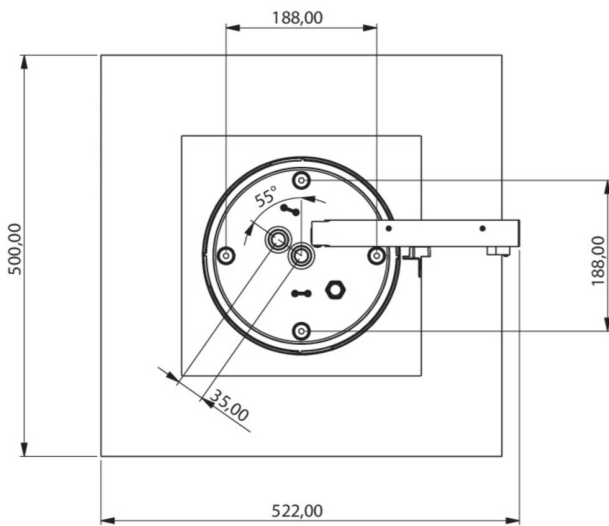

**Art.-Nr: WHGD418WL**  
**Exit sign Single Battery**  
**Ceiling, Wireless Professional, 8 h, 50m, IP65, Plastic, white**

Escape sign cube luminaire for marking escape and rescue routes with easy-to-mount bayonet catch. Preferably for applications at path crossings, e.g. in department stores with shelf aisles.

## TECHNICAL DATA

Luminaire type	Exit sign
Mounting	Ceiling
Recognition distance	50m
Pictograph	Set
Illuminant	LED
Housing material	Plastic
Housing color	white
Protection type (IP)	IP65
Impact resistance (IK)	≥ 3
Certification	CE, WEEE, D-Sign
Insulation class	2
Supply	Single Battery
Monitoring	Wireless Professional
Bridging time	8 h
Operating mode	Standby circuit / permanent circuit
Input voltageAC	230 V
Input frequency	50 Hz
Power max.	7,5 W
Power DS	5,7 W
Power BS	0,8 W
Depth	500 mm

Width	522 mm
Height	280 mm
Weight	4.38
Weight incl. packaging	5.01
Connection cross-section	2.5 mm <sup>2</sup>
Switching input	Yes
Emergency light blocking	Yes
Battery connection	Connector
Dimming function	Yes
Luminous flux mains	250 lm
Luminous flux emergency	245 lm
Customs tariff number	94056180
EAN	4260682148049

## TECHNICAL DRAWING