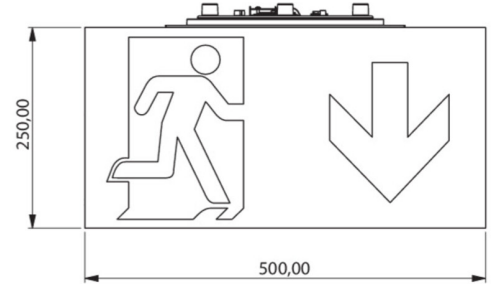

TECHNICAL DRAWING

ACCESSORY LIST

- DSA-Y4M -
- DSA-Y4M-APA -
- WKO -

As of: 17.07.2024 - Subject to technical changes and errors.