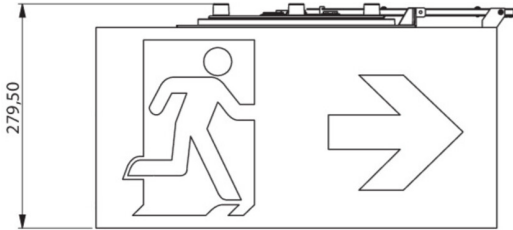

TECHNICAL DRAWING

ACCESSORY LIST

- DSA-Y4M -
- DSA-Y4M-APA -
- WKO -

As of: 17.07.2024 - Subject to technical changes and errors.