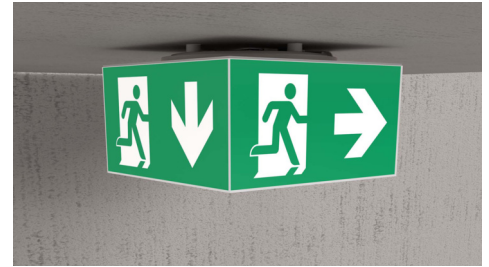

**Art.-Nr: WHGD418WL**  
**Exit sign Single Battery**  
**Ceiling, Wireless Professional, 8 h, 50m, IP65, Plastic, white**

Escape sign cube luminaire for marking escape and rescue routes with easy-to-mount bayonet catch. Preferably for applications at path crossings, e.g. in department stores with shelf aisles.

Planning reliability is provided by logically specified printed pictograms. LED escape sign luminaire according to DIN EN 60598-1, DIN EN 60598-2-22, DIN EN 7010 and DIN EN 1838.

More information

## TECHNICAL DATA

Luminaire type	Exit sign
Mounting	Ceiling
Recognition distance	50m
Pictograph	Set
Illuminant	LED
Housing material	Plastic
Housing color	white
Protection type (IP)	IP65
Impact resistance (IK)	≥ 3
Certification	CE, WEEE, D-Sign
Insulation class	2
Supply	Single Battery
Monitoring	Wireless Professional
Bridging time	8 h
Operating mode	Standby circuit / permanent circuit
Input voltageAC	230 V
Input frequency	50 Hz
Power max.	7,5 W
Power DS	5,7 W
Power BS	0,8 W
Depth	500 mm