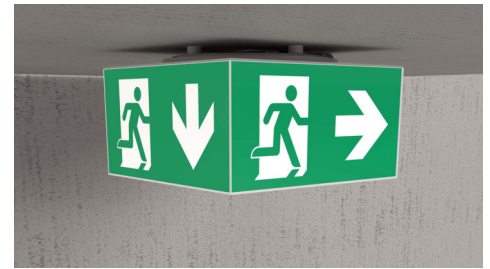

Art.-Nr: WHGD413SC-TT

Exit sign Supply

Recessed mounting, SelfControl (SC), 3 h, 50m, IP65, Plastic, white

Modern emergency exit sign cube luminaire for identifying escape and emergency routes with easy-to-mount bayonet catch. It can be mounted straight onto the ceiling or suspended using the appropriate accessories.

The cube shape means that this plastic luminaire is easily recognisable from four sides. Ideal for use where routes intersect, e.g. in large stores with aisles.

Automatic monitoring of safety luminaire with SelfControl. Planning certainty is provided by printed pictograms, determined on the basis of logic. The pictograms used correspond to DIN ISO 7010 (arrow to the right, left and down).

More information

www.rp-group.com/en/item/WHGD413SC-TT

TECHNICAL DATA

Luminaire type	Exit sign
Mounting	Recessed mounting
Recognition distance	50m
Pictograph	Set
Illuminant	LED
Housing material	Plastic
Housing color	white
Protection type (IP)	IP65
Impact resistance (IK)	≥ 3
Certification	CE, WEEE, D-Sign
Insulation class	2
Monitoring	SelfControl (SC)
Bridging time	3 h
Battery	/
Power max.	7,3 W
Power DS	5,9 W
Power BS	2 W
Ambient temperature DS	-15 °C - 40 °C