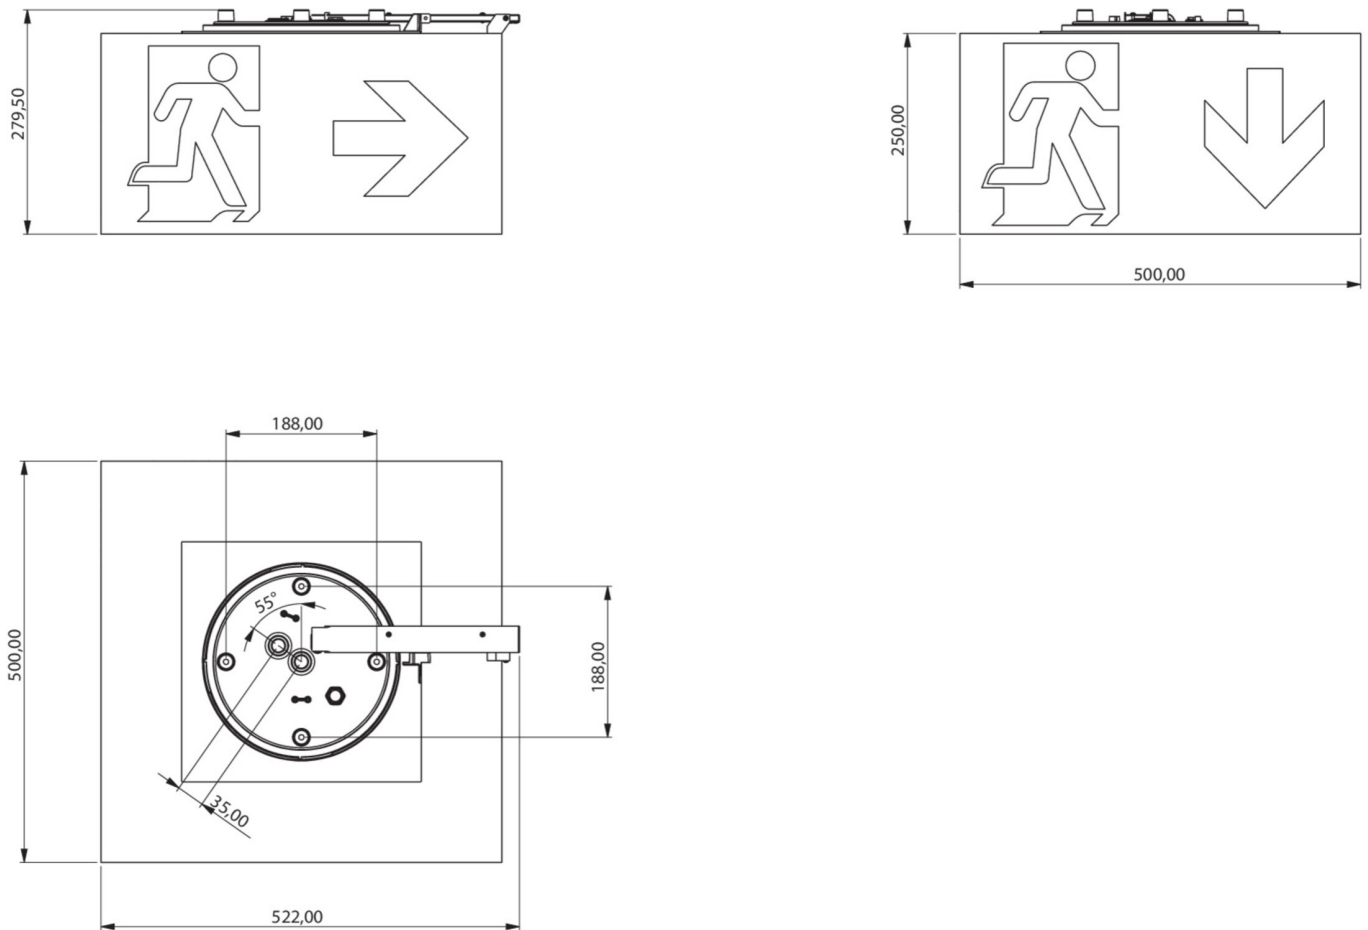

Art.-Nr: WHGD413SC-TT

Exit sign Supply

Recessed mounting, SelfControl (SC), 3 h, 50m, IP65, Plastic, white

Modern emergency exit sign cube luminaire for identifying escape and emergency routes with easy-to-mount bayonet catch. It can be mounted straight onto the ceiling or suspended using the appropriate accessories.

The cube shape means that this plastic luminaire is easily recognisable from four sides. Ideal for use where routes intersect, e.g. in large stores with aisles.

Automatic monitoring of safety luminaire with SelfControl. Planning certainty is provided by printed pictograms, determined on the basis of logic. The pictograms used correspond to DIN ISO 7010 (arrow to the right, left and down).

More information

www.rp-group.com/en/item/WHGD413SC-TT

TECHNICAL DATA

Luminaire type	Exit sign
Mounting	Recessed mounting
Recognition distance	50m
Pictograph	Set
Illuminant	LED
Housing material	Plastic
Housing color	white
Protection type (IP)	IP65
Impact resistance (IK)	≥ 3
Certification	CE, WEEE, D-Sign
Insulation class	2
Monitoring	SelfControl (SC)
Bridging time	3 h
Battery	/
Power max.	7,3 W
Power DS	5,9 W
Power BS	2 W
Ambient temperature DS	-15 °C - 40 °C

Ambient temperature BS	-15 °C - 40 °C
Depth	500 mm
Width	522 mm
Height	280 mm
Weight	4.22
Weight incl. packaging	4.85
Customs tariff number	94056120
EAN	4260766559617

TECHNICAL DRAWING

ACCESSORY LIST

DSA-Y4M - Wire suspension