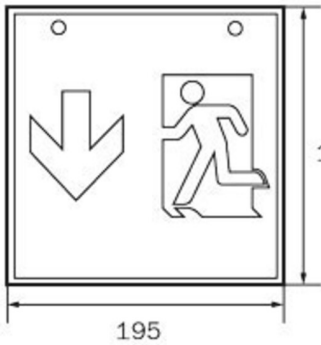

**Art.-Nr: WGW418SC**  
**Exit sign Supply**  
**Wall mounting, SelfControl (SC), 8 h, 46 m, IP20, Metal, white**

Square emergency exit sign cube luminaire for wall mounting for illuminating escape and emergency routes.

The cube shape means that this plastic luminaire is easily recognisable from three sides. Ideal for large-scale applications, e.g. in large stores.

Automatic monitoring of safety luminaire with SelfControl.

## TECHNICAL DATA

Luminaire type	Exit sign
Mounting	Wall mounting
Recognition distance	46 m
Pictograph	Set
Illuminant	LED
Housing material	Metal
Housing color	white
Protection type (IP)	IP20
Impact resistance (IK)	≥ 3
Certification	WEEE, CE
Insulation class	1
Monitoring	SelfControl (SC)
Bridging time	8 h
Battery	LiFePO4 6,4 V/3,3 Ah
Power max.	5,3 W
Power DS	3,9 W
Power BS	2 W
Ambient temperature DS	-5 °C - 40 °C
Ambient temperature BS	-5 °C - 40 °C
Depth	237 mm
Width	237 mm

Height	237 mm
Weight	1.34
Weight incl. packaging	1.48
Luminous flux mains	190 lm
Luminous flux emergency	190 lm
Customs tariff number	94056180
EAN	4262483023433

TECHNICAL DRAWING

237

WG

WK

WX

195

WG