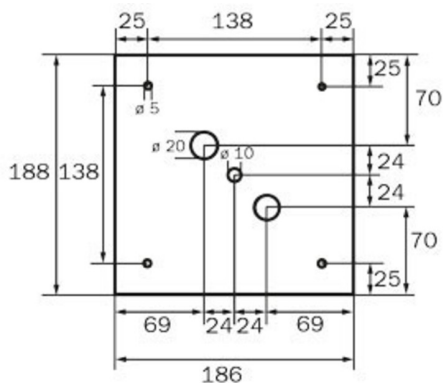

**Art.-Nr: WGW418SC**  
**Exit sign Supply**  
**Wall mounting, SelfControl (SC), 8 h, 46 m, IP20, Metal, white**

Square emergency exit sign cube luminaire for wall mounting for illuminating escape and emergency routes.

## TECHNICAL DATA

Luminaire type	Exit sign
Mounting	Wall mounting
Recognition distance	46 m
Pictograph	Set
Illuminant	LED
Housing material	Metal
Housing color	white
Protection type (IP)	IP20
Impact resistance (IK)	≥ 3
Certification	WEEE, CE
Insulation class	1
Monitoring	SelfControl (SC)
Bridging time	8 h
Battery	LiFePO4 6,4 V/3,3 Ah
Power max.	5,3 W
Power DS	3,9 W
Power BS	2 W
Ambient temperature DS	-5 °C - 40 °C
Ambient temperature BS	-5 °C - 40 °C
Depth	237 mm
Width	237 mm

Height	237 mm
Weight	1.34
Weight incl. packaging	1.48
Luminous flux mains	190 lm
Luminous flux emergency	190 lm
Customs tariff number	94056180
EAN	4262483023433

TECHNICAL DRAWING

237

WG

WK

WX

195

WG