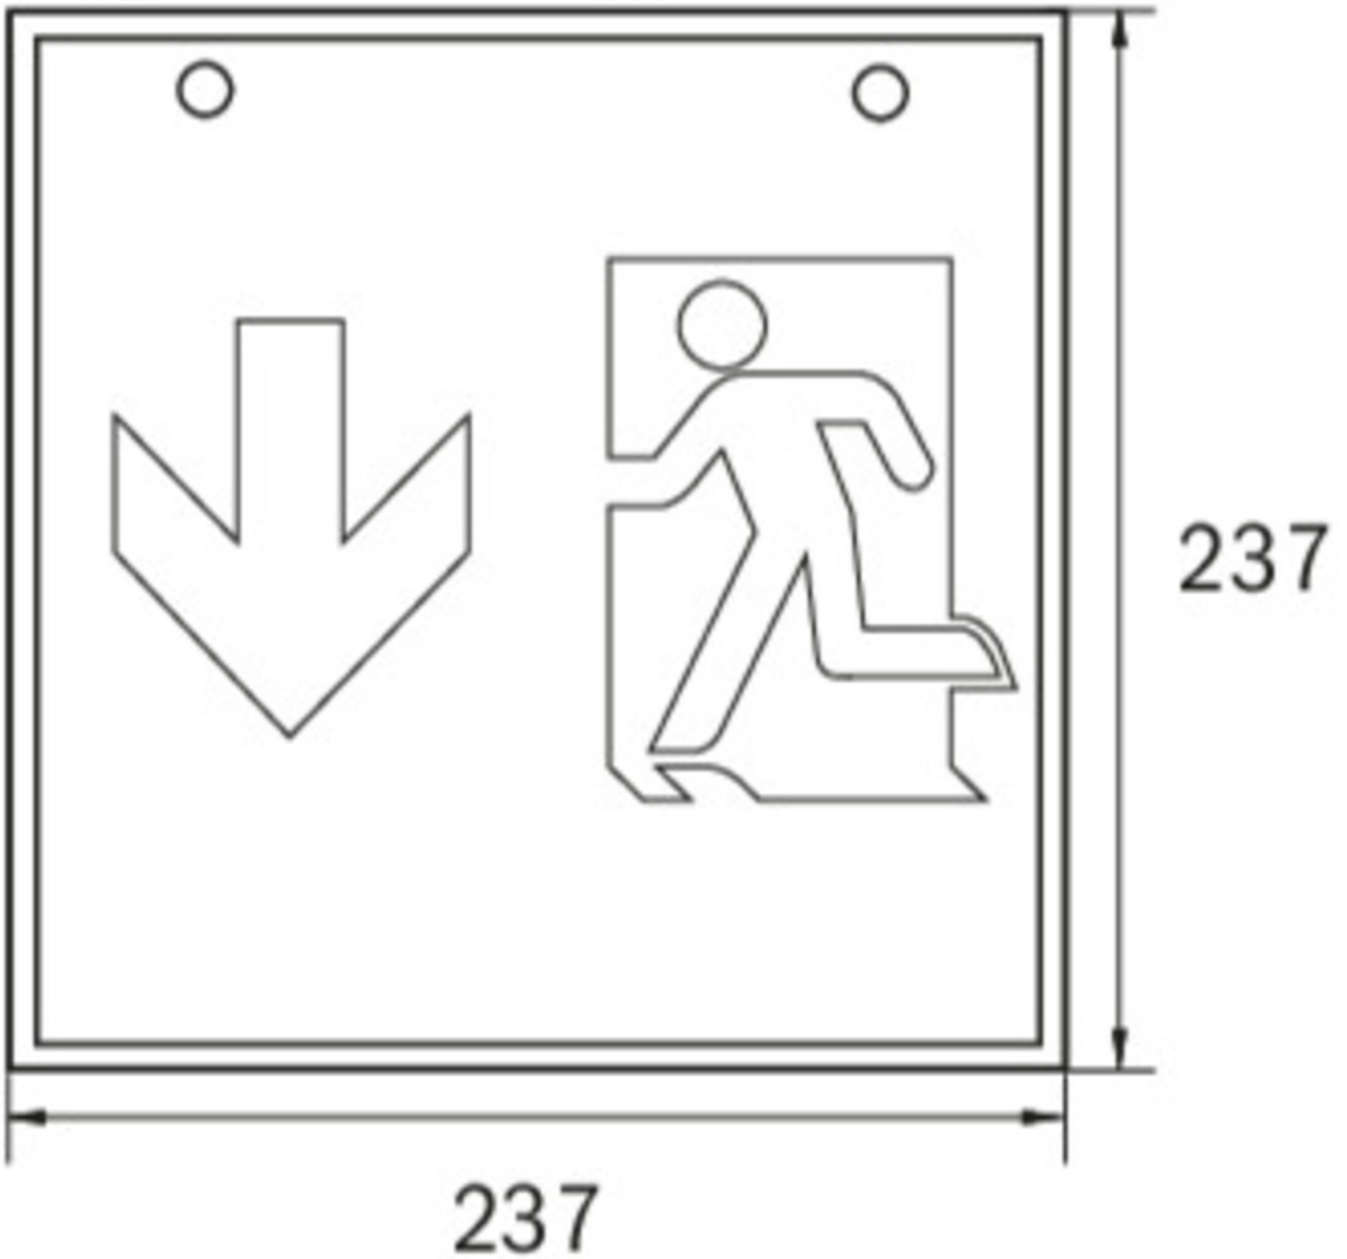

195

WG

237

WK

500

WX

237

237