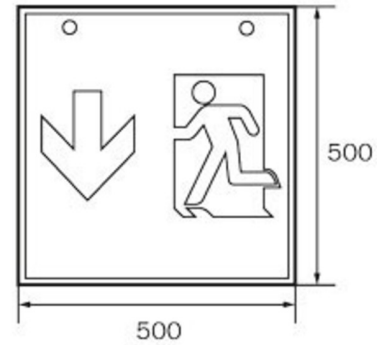

195

WG

237

WK

500

WX

237

237