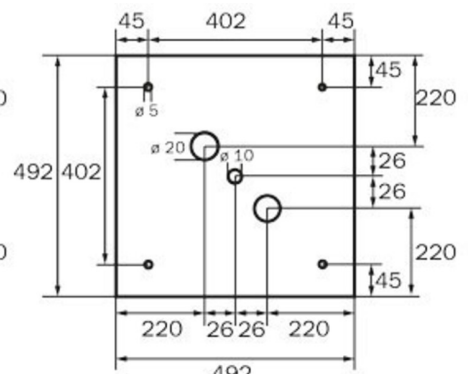

## TECHNICAL DATA

Luminaire type	Exit sign
Mounting	Wall mounting
Recognition distance	46 m
Pictograph	Set
Illuminant	LED
Housing material	Metal
Housing color	white
Protection type (IP)	IP20
Impact resistance (IK)	≥ 3
Certification	WEEE, CE
Insulation class	1
Monitoring	SelfControl (SC)
Bridging time	8 h
Battery	LiFePO4 6,4 V/3,3 Ah
Power max.	5,3 W
Power DS	3,9 W
Power BS	2 W
Ambient temperature DS	-5 °C - 40 °C
Ambient temperature BS	-5 °C - 40 °C
Depth	237 mm
Width	237 mm

Height	237 mm
Weight	1.34
Weight incl. packaging	1.48
Luminous flux mains	190 lm
Luminous flux emergency	190 lm
Customs tariff number	94056180
EAN	4262483023433

TECHNICAL DRAWING

237

WG

WK

WX

195

WG