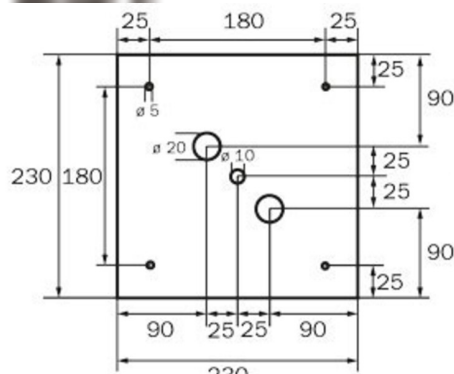

## TECHNICAL DATA

Luminaire type	Exit sign
Mounting	Wall mounting
Recognition distance	46 m
Pictograph	Set
Illuminant	LED
Housing material	Metal
Housing color	white
Protection type (IP)	IP20
Impact resistance (IK)	≥ 3
Certification	WEEE, CE
Insulation class	1
Monitoring	SelfControl (SC)
Bridging time	8 h
Battery	LiFePO4 6,4 V/3,3 Ah
Power max.	5,3 W
Power DS	3,9 W
Power BS	2 W
Ambient temperature DS	-5 °C - 40 °C
Ambient temperature BS	-5 °C - 40 °C
Depth	237 mm
Width	237 mm

Height	237 mm
Weight	1.34
Weight incl. packaging	1.48
Luminous flux mains	190 lm
Luminous flux emergency	190 lm
Customs tariff number	94056180
EAN	4262483023433

TECHNICAL DRAWING

237

WG

WK

WX

195

WG