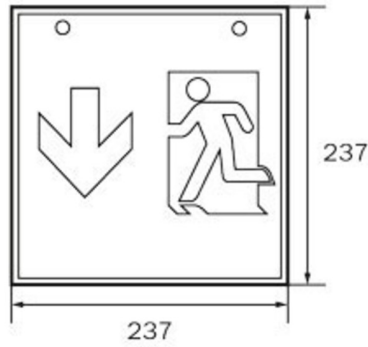

**Art.-Nr: WGW413SC**  
**Exit sign Supply**  
**Wall mounting, SelfControl (SC), 3 h, 46 m, IP20, Metal, white**

Square emergency exit sign cube luminaire for wall mounting for illuminating escape and emergency routes.

The cube shape means that this plastic luminaire is easily recognisable from three sides. Ideal for large-scale applications, e.g. in large stores.

Automatic monitoring of safety luminaire with SelfControl.

## TECHNICAL DATA

Luminaire type	Exit sign
Mounting	Wall mounting
Recognition distance	46 m
Pictograph	Set
Illuminant	LED
Housing material	Metal
Housing color	white
Protection type (IP)	IP20
Impact resistance (IK)	≥ 3
Certification	WEEE, CE
Insulation class	1
Monitoring	SelfControl (SC)
Bridging time	3 h
Battery	LiFePO4 6,4 V/3,3 Ah
Power max.	8,2 W
Power DS	7 W
Power BS	2 W
Ambient temperature DS	-5 °C - 40 °C
Ambient temperature BS	-5 °C - 40 °C
Depth	237 mm
Width	237 mm

Height	237 mm
Weight	1.34
Weight incl. packaging	1.48
Luminous flux mains	470 lm
Luminous flux emergency	470 lm
Customs tariff number	94056120
EAN	4260766556845

TECHNICAL DRAWING

237

WG

WK

WX

WG

WK