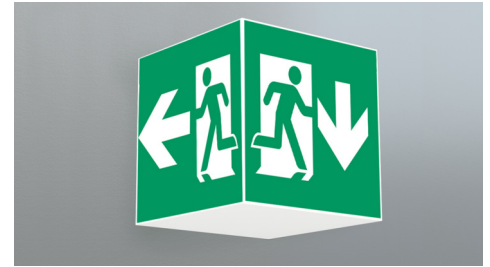

**Art.-Nr: WGW413SC**  
**Exit sign Supply**  
**Wall mounting, SelfControl (SC), 3 h, 46 m, IP20, Metal, white**

Square emergency exit sign cube luminaire for wall mounting for illuminating escape and emergency routes.

The cube shape means that this plastic luminaire is easily recognisable from three sides. Ideal for large-scale applications, e.g. in large stores.

Automatic monitoring of safety luminaire with SelfControl.