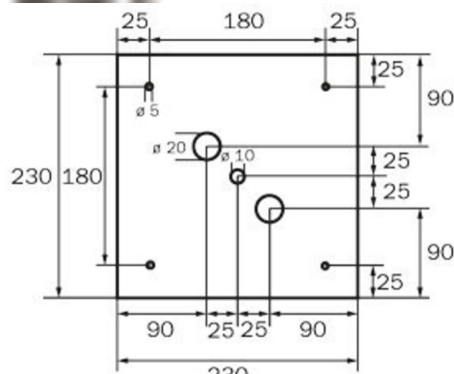

## TECHNICAL DATA

Luminaire type	Exit sign
Mounting	Wall mounting
Recognition distance	46 m
Pictograph	Set
Illuminant	LED
Housing material	Metal
Housing color	white
Protection type (IP)	IP20
Impact resistance (IK)	≥ 3
Certification	WEEE, CE
Insulation class	1
Monitoring	SelfControl (SC)
Bridging time	3 h
Battery	LiFePO4 6,4 V/3,3 Ah
Power max.	8,2 W
Power DS	7 W
Power BS	2 W
Ambient temperature DS	-5 °C - 40 °C
Ambient temperature BS	-5 °C - 40 °C
Depth	237 mm
Width	237 mm

Height	237 mm
Weight	1.34
Weight incl. packaging	1.48
Luminous flux mains	470 lm
Luminous flux emergency	470 lm
Customs tariff number	94056120
EAN	4260766556845

TECHNICAL DRAWING

237

WG

WK

WX

WG

WK