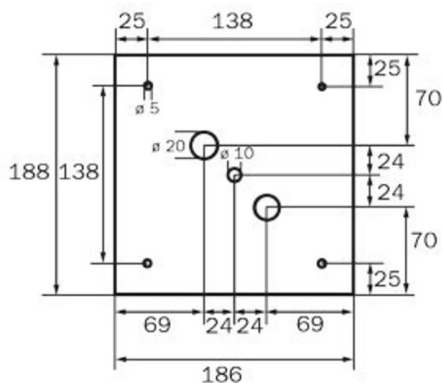

## TECHNICAL DATA

Luminaire type	Exit sign
Mounting	Wall mounting
Recognition distance	46 m
Pictograph	Set
Illuminant	LED
Housing material	Metal
Housing color	white
Protection type (IP)	IP20
Impact resistance (IK)	≥ 3
Certification	WEEE, CE
Insulation class	1
Monitoring	SelfControl (SC)
Bridging time	3 h
Battery	LiFePO4 6,4 V/3,3 Ah
Power max.	8,2 W
Power DS	7 W
Power BS	2 W
Ambient temperature DS	-5 °C - 40 °C
Ambient temperature BS	-5 °C - 40 °C
Depth	237 mm
Width	237 mm

Height	237 mm
Weight	1.34
Weight incl. packaging	1.48
Luminous flux mains	470 lm
Luminous flux emergency	470 lm
Customs tariff number	94056120
EAN	4260766556845

TECHNICAL DRAWING

237

WG

WK

WX

WG

WK