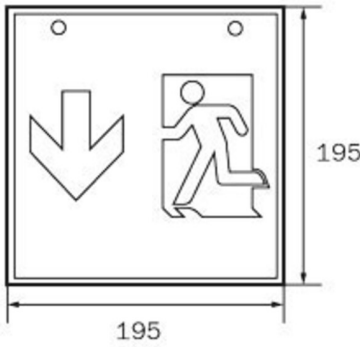

**Art.-Nr: WGW413SC**  
**Exit sign Supply**  
**Wall mounting, SelfControl (SC), 3 h, 46 m, IP20, Metal, white**

Square emergency exit sign cube luminaire for wall mounting for illuminating escape and emergency routes.

The cube shape means that this plastic luminaire is easily recognisable from three sides. Ideal for large-scale applications, e.g. in large stores.

Automatic monitoring of safety luminaire with SelfControl.

## TECHNICAL DATA

Luminaire type	Exit sign
Mounting	Wall mounting
Recognition distance	46 m
Pictograph	Set
Illuminant	LED
Housing material	Metal
Housing color	white
Protection type (IP)	IP20
Impact resistance (IK)	≥ 3
Certification	WEEE, CE
Insulation class	1
Monitoring	SelfControl (SC)
Bridging time	3 h
Battery	LiFePO4 6,4 V/3,3 Ah
Power max.	8,2 W
Power DS	7 W
Power BS	2 W
Ambient temperature DS	-5 °C - 40 °C
Ambient temperature BS	-5 °C - 40 °C
Depth	237 mm
Width	237 mm

Height	237 mm
Weight	1.34
Weight incl. packaging	1.48
Luminous flux mains	470 lm
Luminous flux emergency	470 lm
Customs tariff number	94056120
EAN	4260766556845

TECHNICAL DRAWING

237

WG

WK

WX

WG

WK