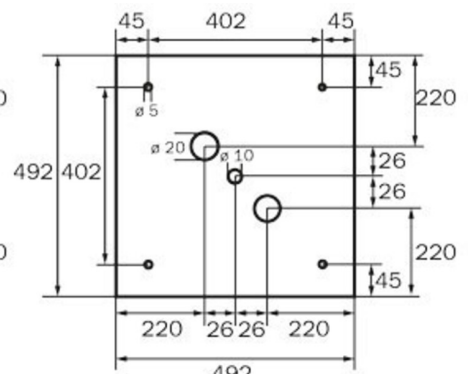

## TECHNICAL DATA

Luminaire type	Exit sign
Mounting	Wall mounting
Recognition distance	46 m
Pictograph	Set
Illuminant	LED
Housing material	Metal
Housing color	white
Protection type (IP)	IP20
Impact resistance (IK)	≥ 3
Certification	WEEE, CE
Insulation class	1
Monitoring	SelfControl (SC)
Bridging time	3 h
Battery	LiFePO4 6,4 V/3,3 Ah
Power max.	8,2 W
Power DS	7 W
Power BS	2 W
Ambient temperature DS	-5 °C - 40 °C
Ambient temperature BS	-5 °C - 40 °C
Depth	237 mm
Width	237 mm

Height	237 mm
Weight	1.34
Weight incl. packaging	1.48
Luminous flux mains	470 lm
Luminous flux emergency	470 lm
Customs tariff number	94056120
EAN	4260766556845

TECHNICAL DRAWING

237

WG

WK

WX

WG

WK