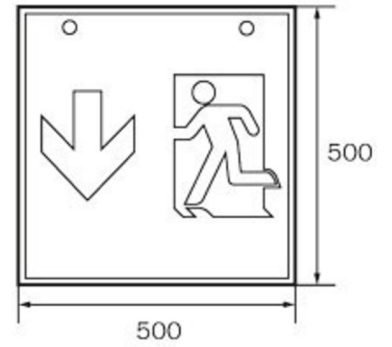

**Art.-Nr: WGW413SC**  
**Exit sign Supply**  
**Wall mounting, SelfControl (SC), 3 h, 46 m, IP20, Metal, white**

Square emergency exit sign cube luminaire for wall mounting for illuminating escape and emergency routes.

The cube shape means that this plastic luminaire is easily recognisable from three sides. Ideal for large-scale applications, e.g. in large stores.

Automatic monitoring of safety luminaire with SelfControl.

## TECHNICAL DATA

Luminaire type	Exit sign
Mounting	Wall mounting
Recognition distance	46 m
Pictograph	Set
Illuminant	LED
Housing material	Metal
Housing color	white
Protection type (IP)	IP20
Impact resistance (IK)	≥ 3
Certification	WEEE, CE
Insulation class	1
Monitoring	SelfControl (SC)
Bridging time	3 h
Battery	LiFePO4 6,4 V/3,3 Ah
Power max.	8,2 W
Power DS	7 W
Power BS	2 W
Ambient temperature DS	-5 °C - 40 °C
Ambient temperature BS	-5 °C - 40 °C
Depth	237 mm
Width	237 mm

Height	237 mm
Weight	1.34
Weight incl. packaging	1.48
Luminous flux mains	470 lm
Luminous flux emergency	470 lm
Customs tariff number	94056120
EAN	4260766556845

TECHNICAL DRAWING

237

WG

WK

WX

WG

WK