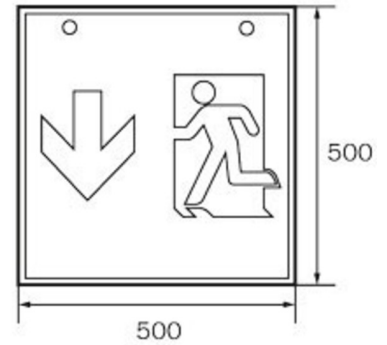

The cube shape means that this plastic luminaire is easily recognisable from three sides. Ideal for large-scale applications, e.g. in large stores.

Wireless central control and monitoring for large installations of up to 50,000 luminaires with Wireless Professional.

More information

www.rp-group.com/en/item/WGW411WL

TECHNICAL DATA

Luminaire type	Exit sign
Mounting	Wall mounting
Recognition distance	46 m
Pictograph	Set
Illuminant	LED
Housing material	Metal
Housing color	white
Protection type (IP)	IP20
Impact resistance (IK)	≥ 3
Certification	WEEE, CE
Insulation class	1
Supply	Single Battery
Monitoring	Wireless Professional (WL)
Bridging time	1 h
Battery	LiFePO4 6,4 V/1,6 Ah
Operating mode	Standby circuit / permanent circuit
Input voltageAC	230 V
Input frequency	50 Hz
Power max.	6,4 W

Power DS	5,1 W
Power BS	0,8 W
Ambient temperature DS	-5 °C - 40 °C
Ambient temperature BS	-5 °C - 40 °C
Depth	237 mm
Width	237 mm
Height	237 mm
Weight	1.28
Weight incl. packaging	1.42
Connection cross-section	2.5 mm ²
Switching input	Yes
Emergency light blocking	Yes
Battery connection	Connector
Dimming function	Yes
Luminous flux mains	470 lm
Luminous flux emergency	470 lm
Customs tariff number	94056180
EAN	4260766558566

TECHNICAL DRAWING

237

195

WG

237

WK

500

WX