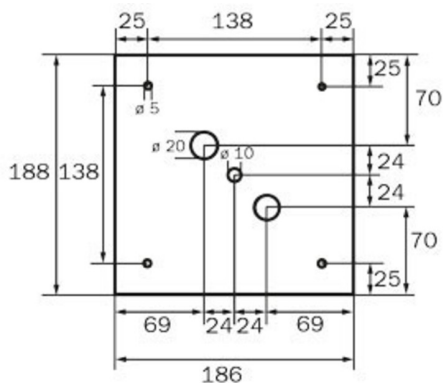

More information

www.rp-group.com/en/item/WGW411WL

TECHNICAL DATA

Luminaire type	Exit sign
Mounting	Wall mounting
Recognition distance	46 m
Pictograph	Set
Illuminant	LED
Housing material	Metal
Housing color	white
Protection type (IP)	IP20
Impact resistance (IK)	≥ 3
Certification	WEEE, CE
Insulation class	1
Supply	Single Battery
Monitoring	Wireless Professional (WL)
Bridging time	1 h
Battery	LiFePO4 6,4 V/1,6 Ah
Operating mode	Standby circuit / permanent circuit
Input voltageAC	230 V
Input frequency	50 Hz
Power max.	6,4 W

Power DS	5,1 W
Power BS	0,8 W
Ambient temperature DS	-5 °C - 40 °C
Ambient temperature BS	-5 °C - 40 °C
Depth	237 mm
Width	237 mm
Height	237 mm
Weight	1.28
Weight incl. packaging	1.42
Connection cross-section	2.5 mm ²
Switching input	Yes
Emergency light blocking	Yes
Battery connection	Connector
Dimming function	Yes
Luminous flux mains	470 lm
Luminous flux emergency	470 lm
Customs tariff number	94056180
EAN	4260766558566

TECHNICAL DRAWING

237

195

WG

237

WK

500

WX