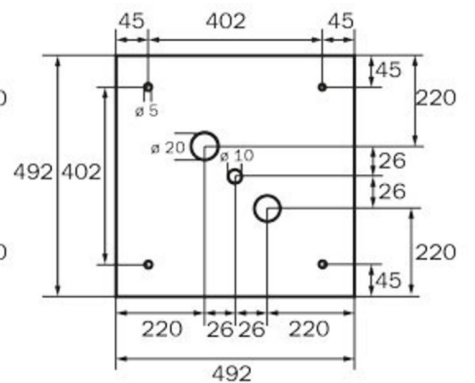

More information

www.rp-group.com/en/item/WGW411WL

TECHNICAL DATA

Luminaire type	Exit sign
Mounting	Wall mounting
Recognition distance	46 m
Pictograph	Set
Illuminant	LED
Housing material	Metal
Housing color	white
Protection type (IP)	IP20
Impact resistance (IK)	≥ 3
Certification	WEEE, CE
Insulation class	1
Supply	Single Battery
Monitoring	Wireless Professional (WL)
Bridging time	1 h
Battery	LiFePO4 6,4 V/1,6 Ah
Operating mode	Standby circuit / permanent circuit
Input voltageAC	230 V
Input frequency	50 Hz
Power max.	6,4 W

Power DS	5,1 W
Power BS	0,8 W
Ambient temperature DS	-5 °C - 40 °C
Ambient temperature BS	-5 °C - 40 °C
Depth	237 mm
Width	237 mm
Height	237 mm
Weight	1.28
Weight incl. packaging	1.42
Connection cross-section	2.5 mm ²
Switching input	Yes
Emergency light blocking	Yes
Battery connection	Connector
Dimming function	Yes
Luminous flux mains	470 lm
Luminous flux emergency	470 lm
Customs tariff number	94056180
EAN	4260766558566

TECHNICAL DRAWING

237

195

WG

237

WK

500

WX