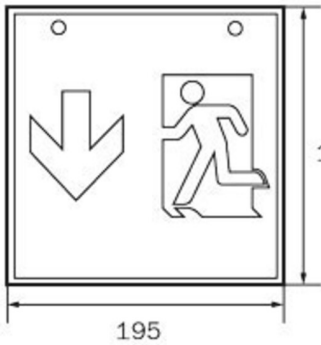

195

WG

237

WK

500

WX

237

237