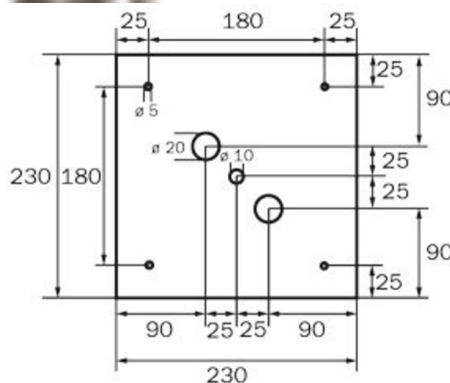

More information

www.rp-group.com/en/item/WGW411WL

TECHNICAL DATA

Luminaire type	Exit sign
Mounting	Wall mounting
Recognition distance	46 m
Pictograph	Set
Illuminant	LED
Housing material	Metal
Housing color	white
Protection type (IP)	IP20
Impact resistance (IK)	≥ 3
Certification	WEEE, CE
Insulation class	1
Supply	Single Battery
Monitoring	Wireless Professional (WL)
Bridging time	1 h
Battery	LiFePO4 6,4 V/1,6 Ah
Operating mode	Standby circuit / permanent circuit
Input voltageAC	230 V
Input frequency	50 Hz
Power max.	6,4 W

Power DS	5,1 W
Power BS	0,8 W
Ambient temperature DS	-5 °C - 40 °C
Ambient temperature BS	-5 °C - 40 °C
Depth	237 mm
Width	237 mm
Height	237 mm
Weight	1.28
Weight incl. packaging	1.42
Connection cross-section	2.5 mm ²
Switching input	Yes
Emergency light blocking	Yes
Battery connection	Connector
Dimming function	Yes
Luminous flux mains	470 lm
Luminous flux emergency	470 lm
Customs tariff number	94056180
EAN	4260766558566

TECHNICAL DRAWING

237

195

WG

237

WK

500

WX