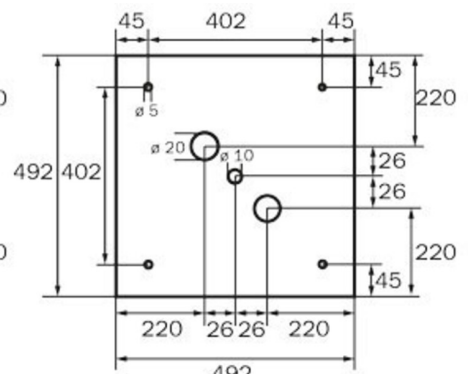

More information
www.rp-group.com/en/item/WGD013SC

TECHNICAL DATA

Luminaire type	Exit sign
Mounting	Recessed mounting
Recognition distance	46 m
Pictograph	Set
Illuminant	LED
Housing material	Metal
Housing color	white
Protection type (IP)	IP20
Impact resistance (IK)	≥ 3
Certification	WEEE, CE
Insulation class	1
Supply	Single Battery
Monitoring	SelfControl (SC)
Bridging time	3 h
Battery	NIMH 4,8 V/
Operating mode	Standby circuit / permanent circuit
Input voltageAC	230 V
Input frequency	50 / 60 Hz

Power max.	6,1 W
Power maintained	4,5 W
Power non-maintained	0,35 W
Ambient temperature maintained mode	-5 °C to 40 °C
Ambient temperature non-maintained mode	-5 °C to 40 °C
Depth	237 mm
Width	237 mm
Height	237 mm
Weight	1.31
Weight incl. packaging	1.45
Connection cross-section	2.5 mm ²
Switching input	Yes
Emergency light blocking	Yes
Battery connection	Connector
Dimming function	Yes
Luminous flux mains	220 lm
Customs tariff number	94056120
EAN	4260123684181

TECHNICAL DRAWING

237

WG

WK

WX

WG

WK

WX