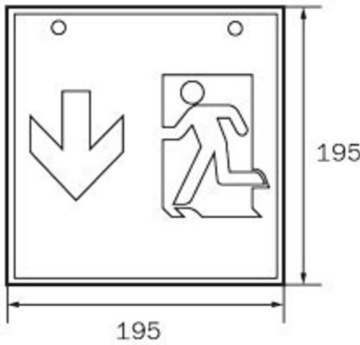

The cube shape means that this plastic luminaire is easily recognisable from four sides. Ideal for use where routes intersect, e.g. in large stores with aisles.

Automatic monitoring of safety luminaire with SelfControl. Planning certainty is provided by printed pictograms, determined on the basis of logic. The pictograms used correspond to DIN ISO 7010 (arrow to the right, left and down).

More information
www.rp-group.com/en/item/WGD013SC

TECHNICAL DATA

Luminaire type	Exit sign
Mounting	Recessed mounting
Recognition distance	46 m
Pictograph	Set
Illuminant	LED
Housing material	Metal
Housing color	white
Protection type (IP)	IP20
Impact resistance (IK)	≥ 3
Certification	WEEE, CE
Insulation class	1
Supply	Single Battery
Monitoring	SelfControl (SC)
Bridging time	3 h
Battery	NIMH 4,8 V/
Operating mode	Standby circuit / permanent circuit
Input voltageAC	230 V
Input frequency	50 / 60 Hz

Power max.	6,1 W
Power maintained	4,5 W
Power non-maintained	0,35 W
Ambient temperature maintained mode	-5 °C to 40 °C
Ambient temperature non-maintained mode	-5 °C to 40 °C
Depth	237 mm
Width	237 mm
Height	237 mm
Weight	1.31
Weight incl. packaging	1.45
Connection cross-section	2.5 mm ²
Switching input	Yes
Emergency light blocking	Yes
Battery connection	Connector
Dimming function	Yes
Luminous flux mains	220 lm
Customs tariff number	94056120
EAN	4260123684181

TECHNICAL DRAWING

237

WG

WK

WX

WG

WK

WX