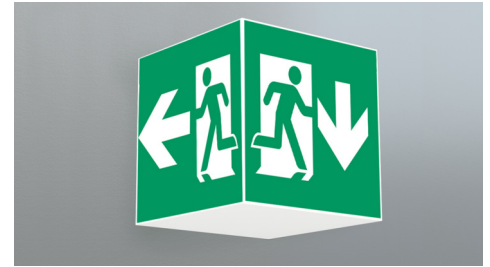

Art.-Nr: WGD013SC
Exit sign Single Battery
Recessed mounting, SelfControl (SC), 3 h, 46 m, IP20, Metal, white

Square emergency exit sign cube luminaire for identifying escape and emergency routes. It can be mounted straight onto the ceiling or suspended using the appropriate accessories.

The cube shape means that this plastic luminaire is easily recognisable from four sides. Ideal for use where routes intersect, e.g. in large stores with aisles.

Automatic monitoring of safety luminaire with SelfControl. Planning certainty is provided by printed pictograms, determined on the basis of logic. The pictograms used correspond to DIN ISO 7010 (arrow to the right, left and down).

More information
www.rp-group.com/en/item/WGD013SC

TECHNICAL DATA

Luminaire type	Exit sign
Mounting	Recessed mounting
Recognition distance	46 m
Pictograph	Set
Illuminant	LED
Housing material	Metal
Housing color	white
Protection type (IP)	IP20
Impact resistance (IK)	≥ 3
Certification	WEEE, CE
Insulation class	1
Supply	Single Battery
Monitoring	SelfControl (SC)
Bridging time	3 h
Battery	NIMH 4,8 V/
Operating mode	Standby circuit / permanent circuit
Input voltageAC	230 V
Input frequency	50 / 60 Hz