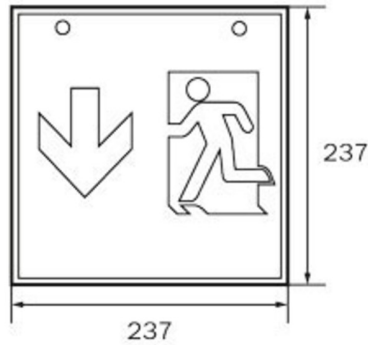

The cube shape means that this plastic luminaire is easily recognisable from four sides. Ideal for use where routes intersect, e.g. in large stores with aisles.

Automatic monitoring of safety luminaire with SelfControl. Planning certainty is provided by printed pictograms, determined on the basis of logic. The pictograms used correspond to DIN ISO 7010 (arrow to the right, left and down).

More information
www.rp-group.com/en/item/WGD013SC

TECHNICAL DATA

Luminaire type	Exit sign
Mounting	Recessed mounting
Recognition distance	46 m
Pictograph	Set
Illuminant	LED
Housing material	Metal
Housing color	white
Protection type (IP)	IP20
Impact resistance (IK)	≥ 3
Certification	WEEE, CE
Insulation class	1
Supply	Single Battery
Monitoring	SelfControl (SC)
Bridging time	3 h
Battery	NIMH 4,8 V/
Operating mode	Standby circuit / permanent circuit
Input voltageAC	230 V
Input frequency	50 / 60 Hz

Power max.	6,1 W
Power maintained	4,5 W
Power non-maintained	0,35 W
Ambient temperature maintained mode	-5 °C to 40 °C
Ambient temperature non-maintained mode	-5 °C to 40 °C
Depth	237 mm
Width	237 mm
Height	237 mm
Weight	1.31
Weight incl. packaging	1.45
Connection cross-section	2.5 mm ²
Switching input	Yes
Emergency light blocking	Yes
Battery connection	Connector
Dimming function	Yes
Luminous flux mains	220 lm
Customs tariff number	94056120
EAN	4260123684181

TECHNICAL DRAWING

237

WG

WK

WX

WG

WK

WX