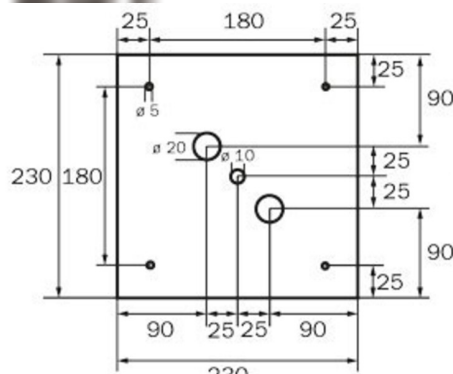

The cube shape means that this plastic luminaire is easily recognisable from four sides. Ideal for use where routes intersect, e.g. in large stores with aisles.

Automatic monitoring of safety luminaire with SelfControl. Planning certainty is provided by printed pictograms, determined on the basis of logic. The pictograms used correspond to DIN ISO 7010 (arrow to the right, left and down).

More information
www.rp-group.com/en/item/WGD013SC

TECHNICAL DATA

Luminaire type	Exit sign
Mounting	Recessed mounting
Recognition distance	46 m
Pictograph	Set
Illuminant	LED
Housing material	Metal
Housing color	white
Protection type (IP)	IP20
Impact resistance (IK)	≥ 3
Certification	WEEE, CE
Insulation class	1
Supply	Single Battery
Monitoring	SelfControl (SC)
Bridging time	3 h
Battery	NIMH 4,8 V/
Operating mode	Standby circuit / permanent circuit
Input voltageAC	230 V
Input frequency	50 / 60 Hz

Power max.	6,1 W
Power maintained	4,5 W
Power non-maintained	0,35 W
Ambient temperature maintained mode	-5 °C to 40 °C
Ambient temperature non-maintained mode	-5 °C to 40 °C
Depth	237 mm
Width	237 mm
Height	237 mm
Weight	1.31
Weight incl. packaging	1.45
Connection cross-section	2.5 mm ²
Switching input	Yes
Emergency light blocking	Yes
Battery connection	Connector
Dimming function	Yes
Luminous flux mains	220 lm
Customs tariff number	94056120
EAN	4260123684181

TECHNICAL DRAWING

237

WG

WK

WX

WG

WK

WX