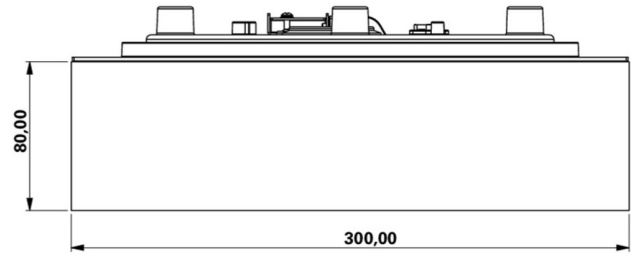

As of: 23.08.2024 - Subject to technical changes and errors.