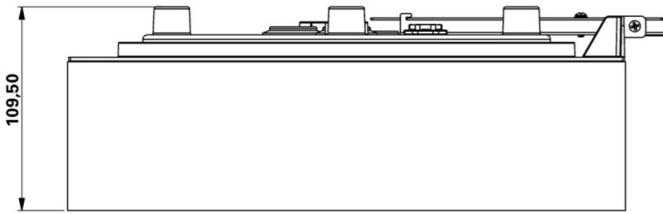

As of: 23.08.2024 - Subject to technical changes and errors.