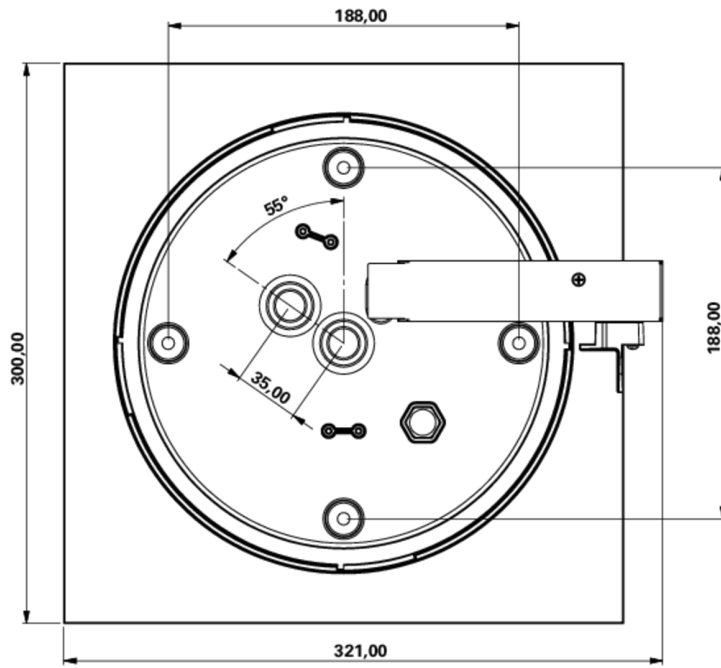

Art.-Nr: WFXW519CC
Exit sign Centralised power supply systems
Wall, CoreCompact 24 (CC), CPS, 30 m, IP65, Plastic, white

Modern emergency exit sign wall luminaire in a square format.

For identifying escape and emergency routes. As an option, the luminaire can be used to identify other adjoining rooms.

More information

www.rp-group.com/en/item/WFXW519CC

TECHNICAL DATA

Luminaire type	Exit sign
Mounting	Wall
Recognition distance	30 m
Pictograph	acc. to Specification
Illuminant	LED
Housing material	Plastic
Housing color	white
Protection type (IP)	IP65
Impact resistance (IK)	4
Certification	CE, WEEE, D-Sign
Insulation class	3
Supply	Centralised power supply systems
Monitoring	CoreCompact 24 (CC)
Bridging time	CPS
Battery	/
Operating mode	Standby circuit / permanent circuit
Input voltageAC	24 V
Power max.	5,1 W
Power DS	5,1 W

Power BS	0,4 W
Ambient temperature DS	-5 °C - 40 °C
Ambient temperature BS	-5 °C - 40 °C
Depth	300 mm
Width	300 mm
Height	110 mm
Weight	1.3
Weight incl. packaging	1.55
Connection cross-section	2.5 mm ²
Switching input	No
Emergency light blocking	No
Battery connection	No
Luminous flux mains	520 lm
Luminous flux emergency	520 lm
Customs tariff number	94056180
EAN	4260682157706

TECHNICAL DRAWING

As of: 23.08.2024 - Subject to technical changes and errors.