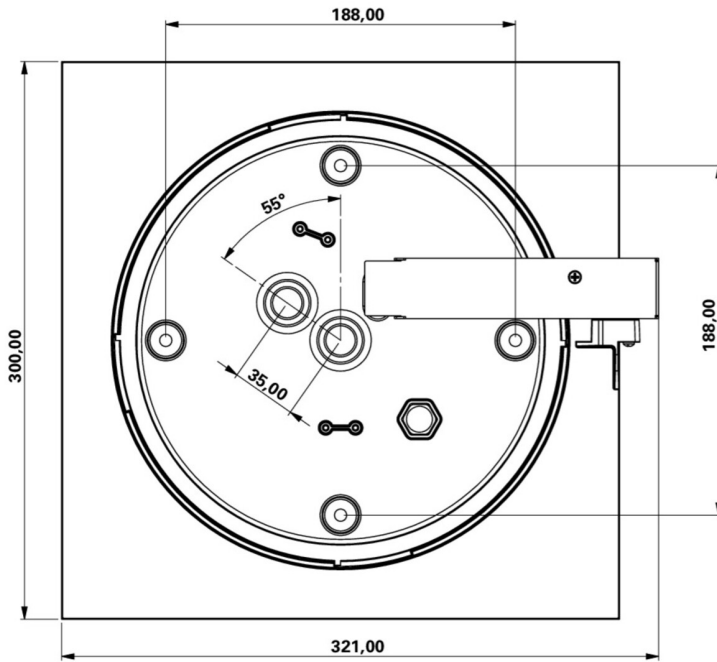

Art.-Nr: WFXW519CC
Exit sign Centralised power supply systems
Wall, CoreCompact 24 (CC), CPS, 30 m, IP65, Plastic, white

Modern emergency exit sign wall luminaire in a square format.

For identifying escape and emergency routes. As an option, the luminaire can be used to identify other adjoining rooms.

More information

www.rp-group.com/en/item/WFXW519CC

TECHNICAL DATA

Luminaire type	Exit sign
Mounting	Wall
Recognition distance	30 m
Pictograph	acc. to Specification
Illuminant	LED
Housing material	Plastic
Housing color	white
Protection type (IP)	IP65
Impact resistance (IK)	4
Certification	CE, WEEE, D-Sign
Insulation class	3
Supply	Centralised power supply systems
Monitoring	CoreCompact 24 (CC)
Bridging time	CPS
Battery	/
Operating mode	Standby circuit / permanent circuit
Input voltageAC	24 V
Power max.	5,1 W
Power DS	5,1 W

Power BS	0,4 W
Ambient temperature DS	-5 °C - 40 °C
Ambient temperature BS	-5 °C - 40 °C
Depth	300 mm
Width	300 mm
Height	110 mm
Weight	1.3
Weight incl. packaging	1.55
Connection cross-section	2.5 mm ²
Switching input	No
Emergency light blocking	No
Battery connection	No
Luminous flux mains	520 lm
Luminous flux emergency	520 lm
Customs tariff number	94056180
EAN	4260682157706

TECHNICAL DRAWING

As of: 23.08.2024 - Subject to technical changes and errors.