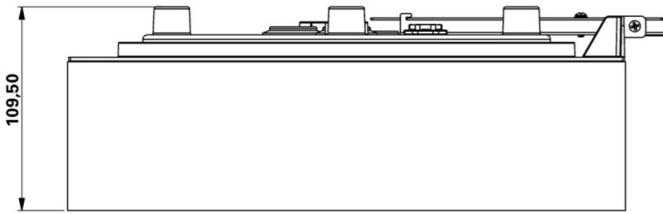

As of: 28.08.2024 - Subject to technical changes and errors.