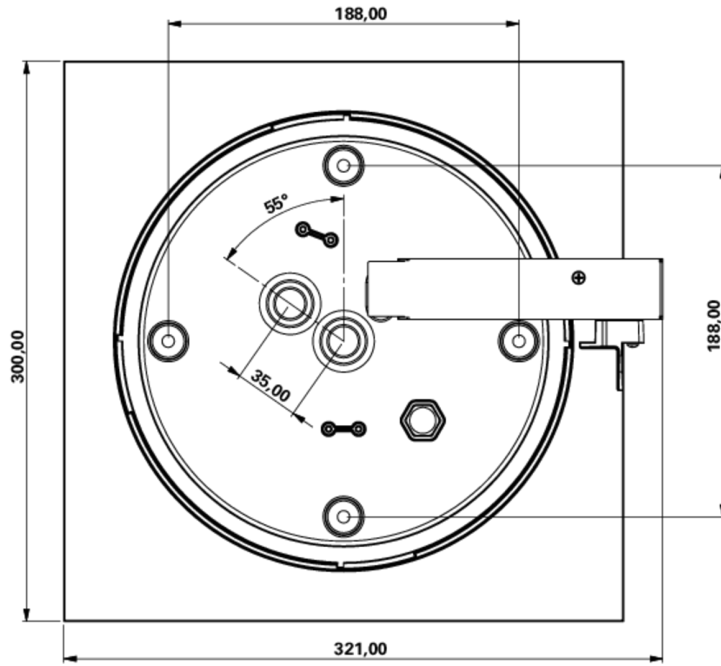

Art.-Nr: WFXW418WL
Exit sign Single Battery
Wall, Wireless Professional (WL), 8 h, 30 m, IP65, Plastic,
white

Modern emergency exit sign wall luminaire in a square format.

For identifying escape and emergency routes. As an option, the luminaire can be used to identify other adjoining rooms.

More information

www.rf-group.com/en/item/WFXW418WL

TECHNICAL DATA

Luminaire type	Exit sign
Mounting	Wall
Recognition distance	30 m
Pictograph	acc. to Specification
Illuminant	LED
Housing material	Plastic
Housing color	white
Protection type (IP)	IP65
Impact resistance (IK)	4
Certification	CE, WEEE, D-Sign
Insulation class	2
Supply	Single Battery
Monitoring	Wireless Professional (WL)
Bridging time	8 h
Battery	6,4 V 3,3Ah Ah/
Operating mode	Standby circuit / permanent circuit
Input voltageAC	230 V
Input frequency	50 Hz

Power max.	7,5 W
Power DS	5,7 W
Power BS	0,8 W
Depth	300 mm
Width	300 mm
Height	110 mm
Weight	1.53
Weight incl. packaging	1.78
Connection cross-section	2.5 mm ²
Switching input	Yes
Emergency light blocking	Yes
Battery connection	Connector
Dimming function	Yes
Luminous flux mains	250 lm
Luminous flux emergency	245 lm
Customs tariff number	94056180
EAN	4260682158451

TECHNICAL DRAWING

As of: 28.08.2024 - Subject to technical changes and errors.