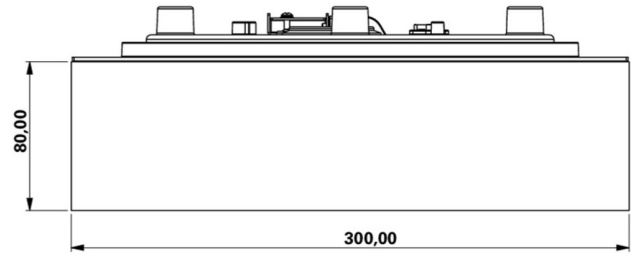

As of: 28.08.2024 - Subject to technical changes and errors.