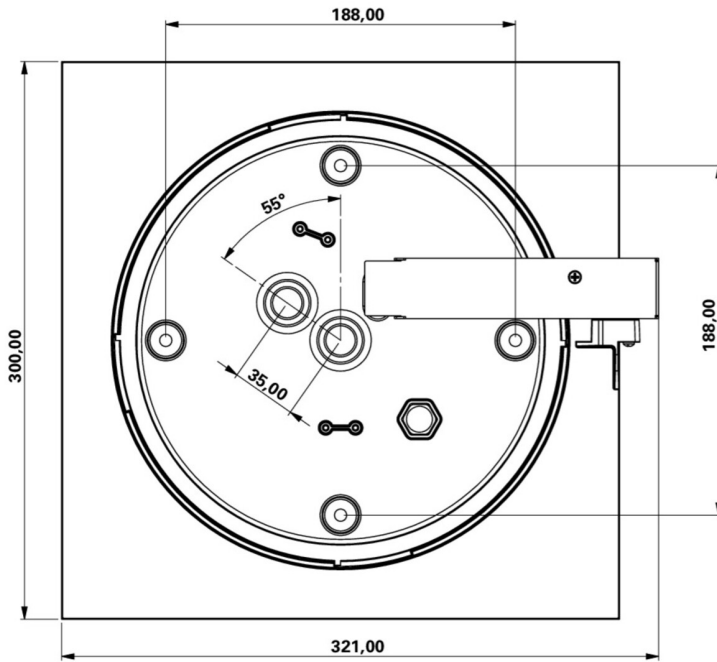

Art.-Nr: WFXW418WL
Exit sign Single Battery
Wall, Wireless Professional (WL), 8 h, 30 m, IP65, Plastic,
white

Modern emergency exit sign wall luminaire in a square format.

For identifying escape and emergency routes. As an option, the luminaire can be used to identify other adjoining rooms.

More information

www.rf-group.com/en/item/WFXW418WL

TECHNICAL DATA

Luminaire type	Exit sign
Mounting	Wall
Recognition distance	30 m
Pictograph	acc. to Specification
Illuminant	LED
Housing material	Plastic
Housing color	white
Protection type (IP)	IP65
Impact resistance (IK)	4
Certification	CE, WEEE, D-Sign
Insulation class	2
Supply	Single Battery
Monitoring	Wireless Professional (WL)
Bridging time	8 h
Battery	6,4 V 3,3Ah Ah/
Operating mode	Standby circuit / permanent circuit
Input voltageAC	230 V
Input frequency	50 Hz

Power max.	7,5 W
Power DS	5,7 W
Power BS	0,8 W
Depth	300 mm
Width	300 mm
Height	110 mm
Weight	1.53
Weight incl. packaging	1.78
Connection cross-section	2.5 mm ²
Switching input	Yes
Emergency light blocking	Yes
Battery connection	Connector
Dimming function	Yes
Luminous flux mains	250 lm
Luminous flux emergency	245 lm
Customs tariff number	94056180
EAN	4260682158451

TECHNICAL DRAWING

As of: 28.08.2024 - Subject to technical changes and errors.