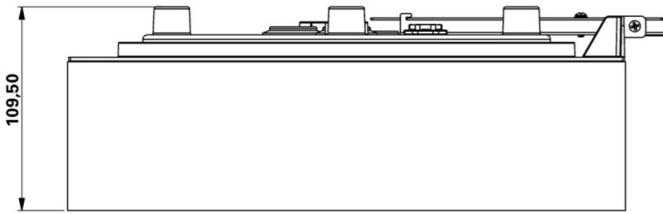

Art.-Nr: WFXW418SC
Exit sign Supply
Wall mounting, SelfControl (SC), 8 h, 30 m, IP65, Plastic,
white

Modern emergency exit sign wall luminaire in a square format.

For identifying escape and emergency routes. As an option, the luminaire can be used to identify other adjoining rooms.

More information

www.rp-group.com/en/item/WFXW418SC

TECHNICAL DATA

Luminaire type	Exit sign
Mounting	Wall mounting
Recognition distance	30 m
Pictograph	acc. to Specification
Illuminant	LED
Housing material	Plastic
Housing color	white
Protection type (IP)	IP65
Impact resistance (IK)	4
Certification	CE, WEEE, D-Sign
Insulation class	2
Monitoring	SelfControl (SC)
Bridging time	8 h
Battery	LiFePO4 6,4 V/3,3 Ah
Power max.	5,3 W
Power DS	3,9 W
Power BS	2 W
Ambient temperature DS	0 °C - 35 °C

Ambient temperature BS	0 °C - 35 °C
Depth	300 mm
Width	300 mm
Height	110 mm
Weight	1.53
Weight incl. packaging	1.78
EAN	4262483023419

TECHNICAL DRAWING

As of: 04.11.2024 - Subject to technical changes and errors.