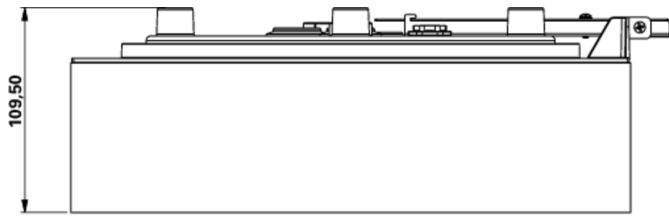

Art.-Nr: WFXW418SC
Exit sign Supply
Wall mounting, SelfControl (SC), 8 h, 30 m, IP65, Plastic,
white

Modern emergency exit sign wall luminaire in a square format.

For identifying escape and emergency routes. As an option, the luminaire can be used to identify other adjoining rooms.

More information

www.rp-group.com/en/item/WFXW418SC

TECHNICAL DATA

Luminaire type	Exit sign
Mounting	Wall mounting
Recognition distance	30 m
Pictograph	acc. to Specification
Illuminant	LED
Housing material	Plastic
Housing color	white
Protection type (IP)	IP65
Impact resistance (IK)	4
Certification	CE, WEEE, D-Sign
Insulation class	2
Monitoring	SelfControl (SC)
Bridging time	8 h
Battery	LiFePO4 6,4 V/3,3 Ah
Power max.	5,3 W
Power DS	3,9 W
Power BS	2 W
Ambient temperature DS	0 °C - 35 °C

Ambient temperature BS	0 °C - 35 °C
Depth	300 mm
Width	300 mm
Height	110 mm
Weight	1.53
Weight incl. packaging	1.78
EAN	4262483023419

TECHNICAL DRAWING

As of: 04.11.2024 - Subject to technical changes and errors.