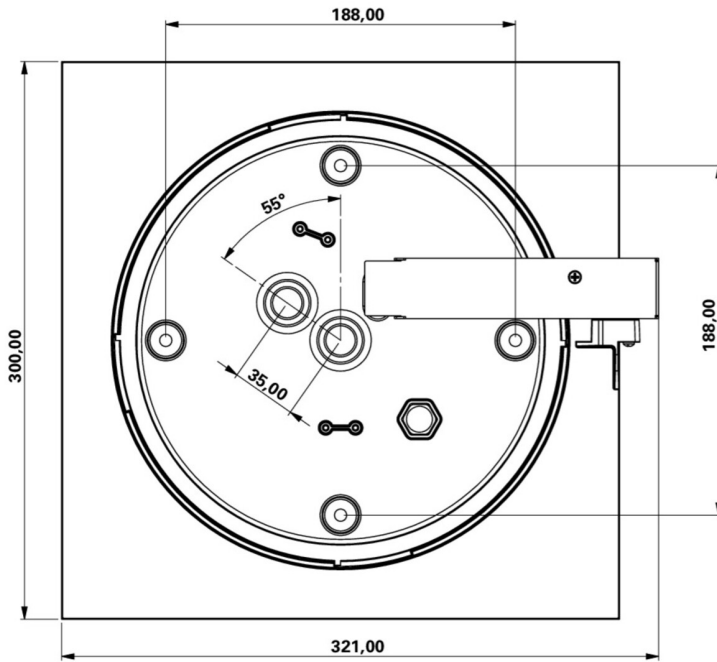

Art.-Nr: WFXW418SC
Exit sign Supply
Wall mounting, SelfControl (SC), 8 h, 30 m, IP65, Plastic,
white

Modern emergency exit sign wall luminaire in a square format.

For identifying escape and emergency routes. As an option, the luminaire can be used to identify other adjoining rooms.

The high level of protection can be ensured thanks to the easy-to-mount bayonet catch, making the luminaire suitable for varied use.

Automatic monitoring of safety luminaire with SelfControl. The requested pictograph (arrow to the right, left, up or down) is supplied as standard.

More information

www.rp-group.com/en/item/WFXW418SC

TECHNICAL DATA

Luminaire type	Exit sign
Mounting	Wall mounting
Recognition distance	30 m
Pictograph	acc. to Specification
Illuminant	LED
Housing material	Plastic
Housing color	white
Protection type (IP)	IP65
Impact resistance (IK)	4
Certification	CE, WEEE, D-Sign
Insulation class	2
Monitoring	SelfControl (SC)
Bridging time	8 h
Battery	LiFePO4 6,4 V/3,3 Ah
Power max.	5,3 W
Power DS	3,9 W
Power BS	2 W
Ambient temperature DS	0 °C - 35 °C

Ambient temperature BS	0 °C - 35 °C
Depth	300 mm
Width	300 mm
Height	110 mm
Weight	1.53
Weight incl. packaging	1.78
EAN	4262483023419

TECHNICAL DRAWING

As of: 04.11.2024 - Subject to technical changes and errors.