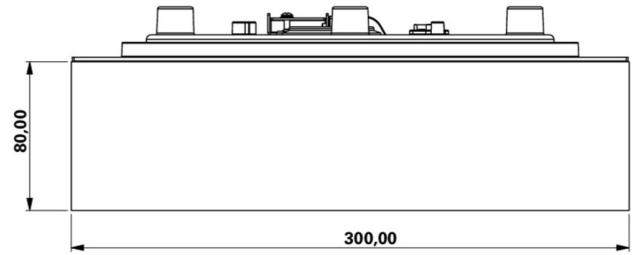

Art.-Nr: WFXW418SC
Exit sign Supply
Wall mounting, SelfControl (SC), 8 h, 30 m, IP65, Plastic,
white

Modern emergency exit sign wall luminaire in a square format.

For identifying escape and emergency routes. As an option, the luminaire can be used to identify other adjoining rooms.

More information

www.rp-group.com/en/item/WFXW418SC

TECHNICAL DATA

Luminaire type	Exit sign
Mounting	Wall mounting
Recognition distance	30 m
Pictograph	acc. to Specification
Illuminant	LED
Housing material	Plastic
Housing color	white
Protection type (IP)	IP65
Impact resistance (IK)	4
Certification	CE, WEEE, D-Sign
Insulation class	2
Monitoring	SelfControl (SC)
Bridging time	8 h
Battery	LiFePO4 6,4 V/3,3 Ah
Power max.	5,3 W
Power DS	3,9 W
Power BS	2 W
Ambient temperature DS	0 °C - 35 °C

Ambient temperature BS	0 °C - 35 °C
Depth	300 mm
Width	300 mm
Height	110 mm
Weight	1.53
Weight incl. packaging	1.78
EAN	4262483023419

TECHNICAL DRAWING

As of: 04.11.2024 - Subject to technical changes and errors.