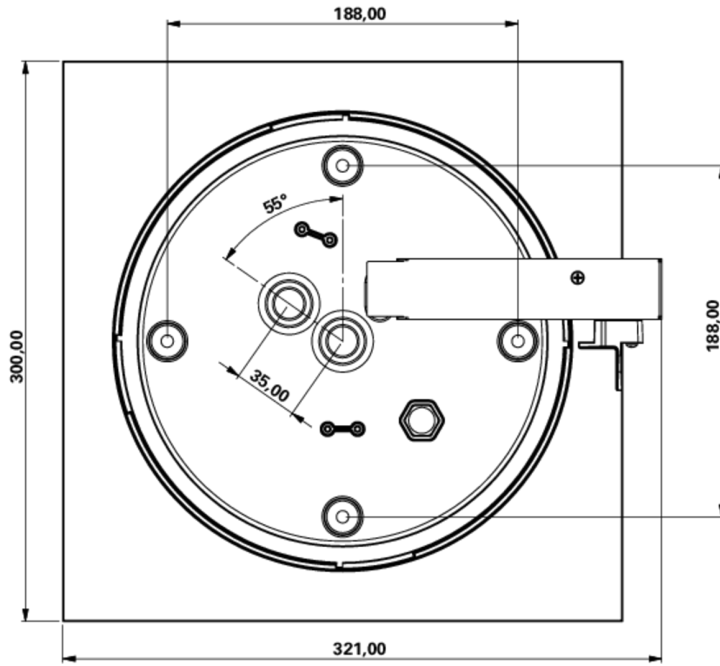

Art.-Nr: WFXW418SC
Exit sign Supply
Wall mounting, SelfControl (SC), 8 h, 30 m, IP65, Plastic,
white

Modern emergency exit sign wall luminaire in a square format.

For identifying escape and emergency routes. As an option, the luminaire can be used to identify other adjoining rooms.

The high level of protection can be ensured thanks to the easy-to-mount bayonet catch, making the luminaire suitable for varied use.

Automatic monitoring of safety luminaire with SelfControl. The requested pictograph (arrow to the right, left, up or down) is supplied as standard.

More information

www.rp-group.com/en/item/WFXW418SC

TECHNICAL DATA

Luminaire type	Exit sign
Mounting	Wall mounting
Recognition distance	30 m
Pictograph	acc. to Specification
Illuminant	LED
Housing material	Plastic
Housing color	white
Protection type (IP)	IP65
Impact resistance (IK)	4
Certification	CE, WEEE, D-Sign
Insulation class	2
Monitoring	SelfControl (SC)
Bridging time	8 h
Battery	LiFePO4 6,4 V/3,3 Ah
Power max.	5,3 W
Power DS	3,9 W
Power BS	2 W
Ambient temperature DS	0 °C - 35 °C

Ambient temperature BS	0 °C - 35 °C
Depth	300 mm
Width	300 mm
Height	110 mm
Weight	1.53
Weight incl. packaging	1.78
EAN	4262483023419

TECHNICAL DRAWING

As of: 04.11.2024 - Subject to technical changes and errors.