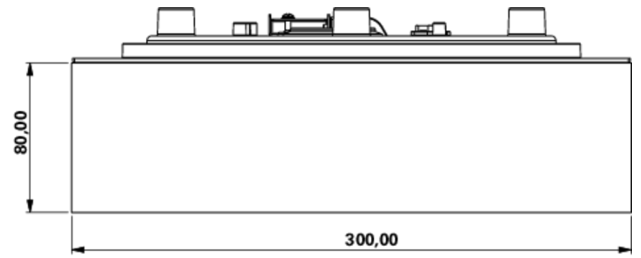

Art.-Nr: WFXW418SC
Exit sign Supply
Wall mounting, SelfControl (SC), 8 h, 30 m, IP65, Plastic,
white

Modern emergency exit sign wall luminaire in a square format.

For identifying escape and emergency routes. As an option, the luminaire can be used to identify other adjoining rooms.

More information

www.rp-group.com/en/item/WFXW418SC

TECHNICAL DATA

Luminaire type	Exit sign
Mounting	Wall mounting
Recognition distance	30 m
Pictograph	acc. to Specification
Illuminant	LED
Housing material	Plastic
Housing color	white
Protection type (IP)	IP65
Impact resistance (IK)	4
Certification	CE, WEEE, D-Sign
Insulation class	2
Monitoring	SelfControl (SC)
Bridging time	8 h
Battery	LiFePO4 6,4 V/3,3 Ah
Power max.	5,3 W
Power DS	3,9 W
Power BS	2 W
Ambient temperature DS	0 °C - 35 °C

Ambient temperature BS	0 °C - 35 °C
Depth	300 mm
Width	300 mm
Height	110 mm
Weight	1.53
Weight incl. packaging	1.78
EAN	4262483023419

TECHNICAL DRAWING

As of: 04.11.2024 - Subject to technical changes and errors.