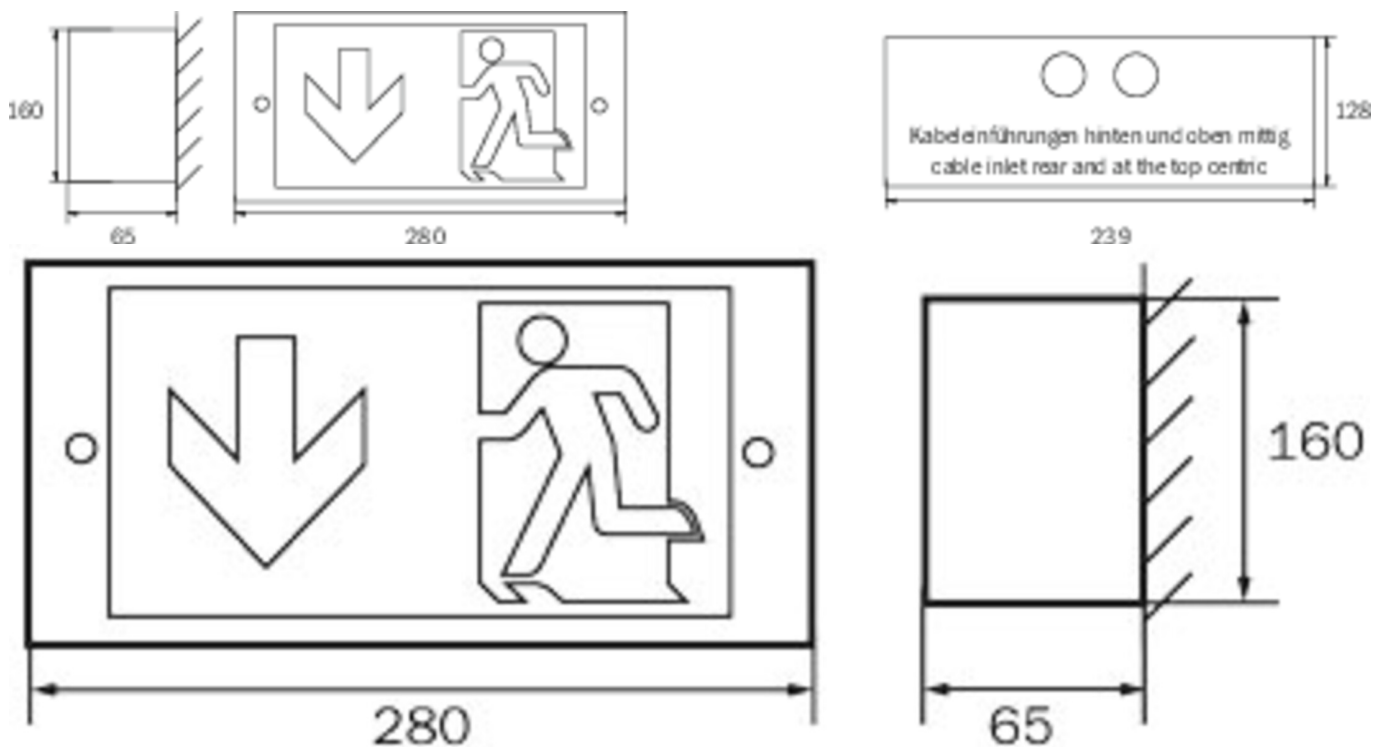

Ambient temperature BS	-5 °C - 40 °C
Depth	65 mm
Width	280 mm
Height	160 mm
Installation length	239 mm
Installation width	128 mm
Installation height	65 mm
Weight	1.16
Weight incl. packaging	1.43
Customs tariff number	94056120
EAN	4260766551703

TECHNICAL DRAWING

ACCESSORY LIST

U6BE -

As of: 29.10.2024 - Subject to technical changes and errors.