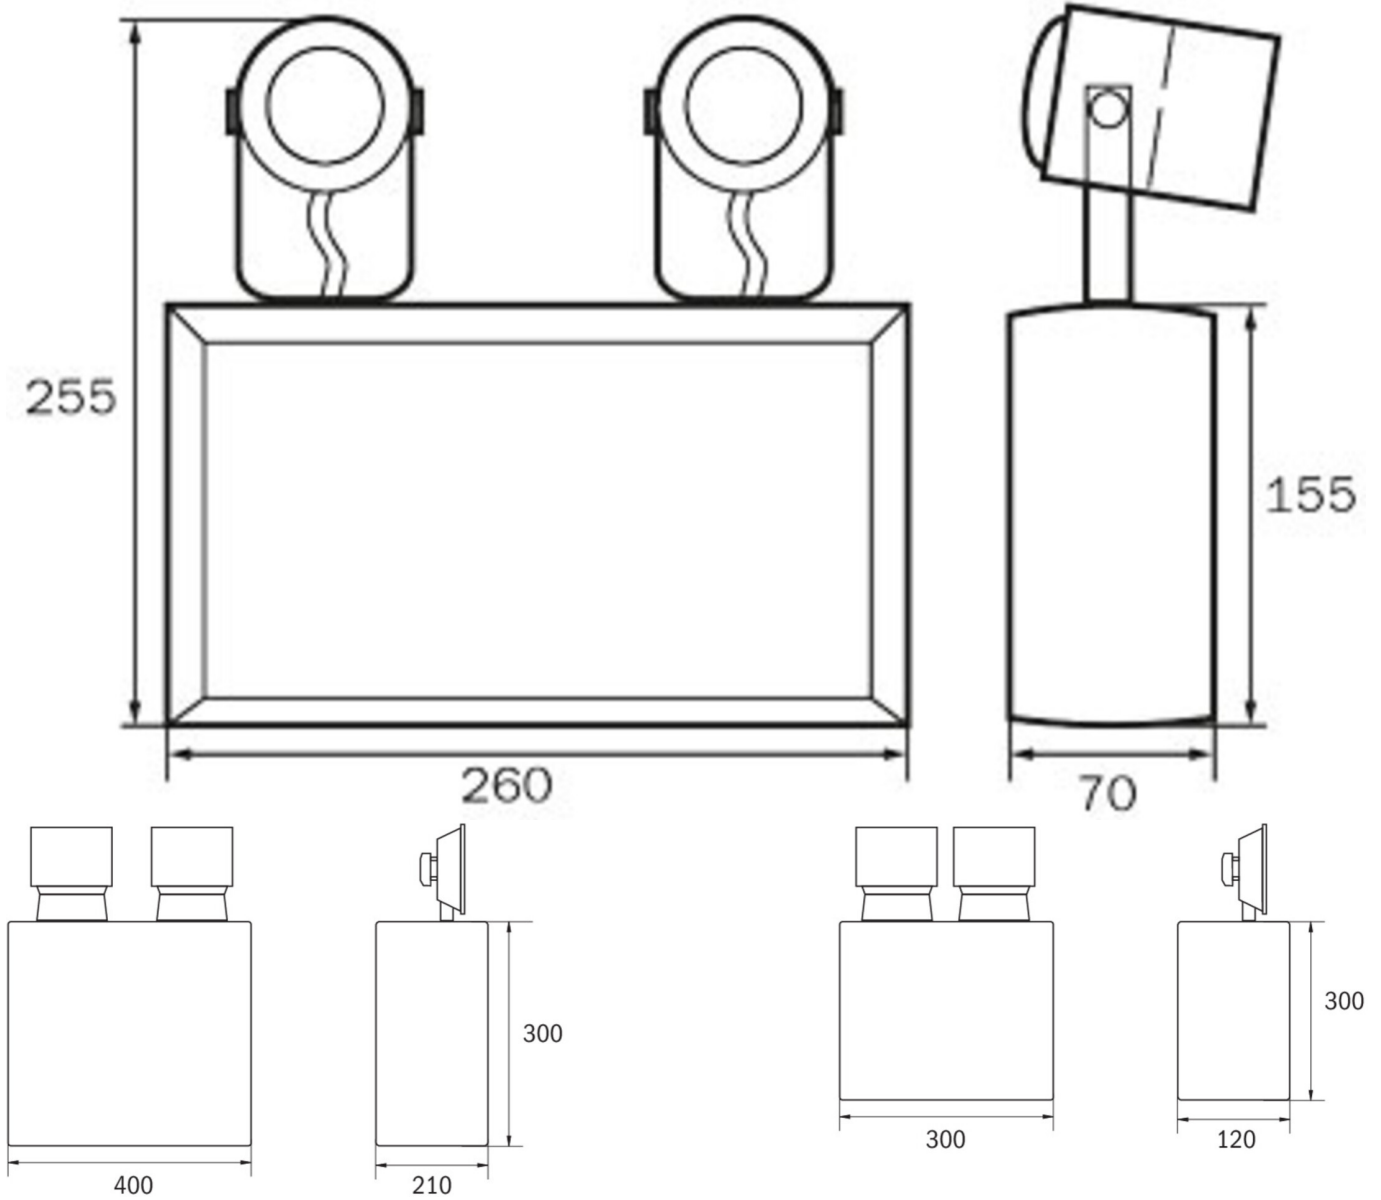

TECHNICAL DRAWING