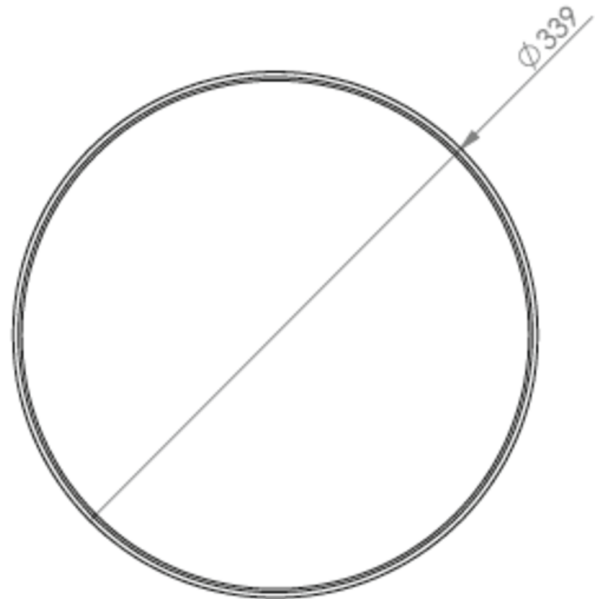

In a timeless design, suited to indoor use. When mounting, the emergency light LED can be swung out without the need for tools, to perfectly illuminate the escape and emergency routes when mounted on a wall, for example. By means of the motion detector, which cannot be seen from the outside, the general-purpose light is switched independently of the emergency light.

More information

www.rp-group.com/en/item/QBW428SC-BM

TECHNICAL DATA

Luminaire type	General light, Safety luminaire
Mounting	Universal
Pictograph	No
Illuminant	LED
Housing material	Plastic
Housing color	white
Protection type (IP)	IP44
Impact resistance (IK)	6
Certification	WEEE, CE
Insulation class	2
Bridging time	8 h
Battery	LiFePO4 6,4 V/3,3 Ah
Power max.	19,3 W
Power DS	17,7 W
Power BS	1,4 W
Ambient temperature DS	-5 °C - 40 °C
Ambient temperature BS	-5 °C - 40 °C
Height	98 mm
Diameter	339 mm

Weight	1.63
Weight incl. packaging	1.85
Luminous flux mains	1800 lm
Luminous flux emergency	190 lm
Customs tariff number	94056180
EAN	4262483025291

TECHNICAL DRAWING

QBW

QBW

As of: 04.11.2024 - Subject to technical changes and errors.