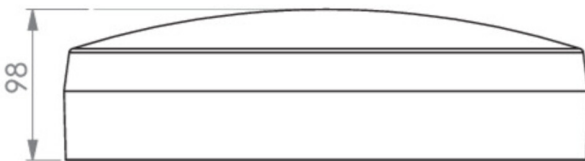

More information

www.rp-group.com/en/item/QBW428SC-BM

TECHNICAL DATA

Luminaire type	General light, Safety luminaire
Mounting	Universal
Pictograph	No
Illuminant	LED
Housing material	Plastic
Housing color	white
Protection type (IP)	IP44
Impact resistance (IK)	6
Certification	WEEE, CE
Insulation class	2
Bridging time	8 h
Battery	LiFePO4 6,4 V/3,3 Ah
Power max.	19,3 W
Power DS	17,7 W
Power BS	1,4 W
Ambient temperature DS	-5 °C - 40 °C
Ambient temperature BS	-5 °C - 40 °C
Height	98 mm
Diameter	339 mm

Weight	1.63
Weight incl. packaging	1.85
Luminous flux mains	1800 lm
Luminous flux emergency	190 lm
Customs tariff number	94056180
EAN	4262483025291

TECHNICAL DRAWING

QBW

QBW

As of: 04.11.2024 - Subject to technical changes and errors.