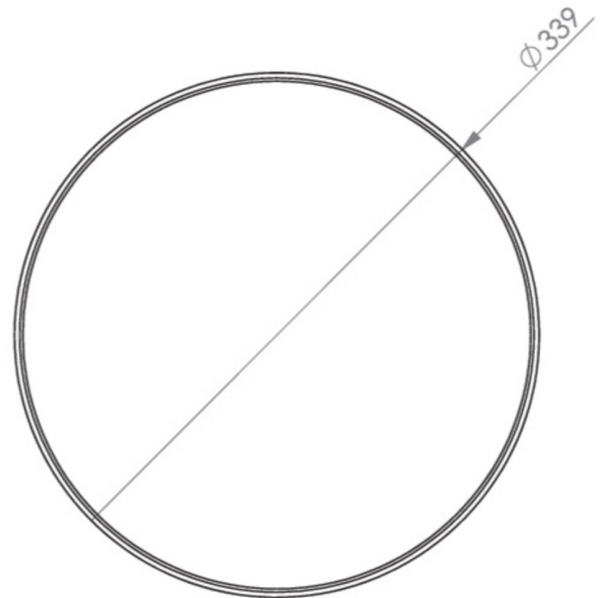

In a timeless design, suited to indoor use. When mounting, the emergency light LED can be swung out without the need for tools, to perfectly illuminate the escape and emergency routes when mounted on a wall, for example. By means of the motion detector, which cannot be seen from the outside, the general-purpose light is switched independently of the emergency light.

More information

www.rp-group.com/en/item/QBW428SC-BM

TECHNICAL DATA

Luminaire type	General light, Safety luminaire
Mounting	Universal
Pictograph	No
Illuminant	LED
Housing material	Plastic
Housing color	white
Protection type (IP)	IP44
Impact resistance (IK)	6
Certification	WEEE, CE
Insulation class	2
Bridging time	8 h
Battery	LiFePO4 6,4 V/3,3 Ah
Power max.	19,3 W
Power DS	17,7 W
Power BS	1,4 W
Ambient temperature DS	-5 °C - 40 °C
Ambient temperature BS	-5 °C - 40 °C
Height	98 mm
Diameter	339 mm

Weight	1.63
Weight incl. packaging	1.85
Luminous flux mains	1800 lm
Luminous flux emergency	190 lm
Customs tariff number	94056180
EAN	4262483025291

TECHNICAL DRAWING

QBW

QBW

As of: 04.11.2024 - Subject to technical changes and errors.