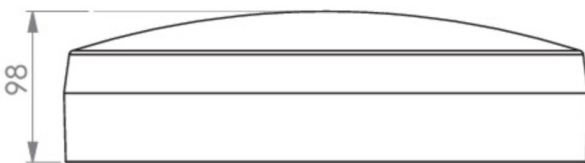

TECHNICAL DRAWING

QBW

QBW