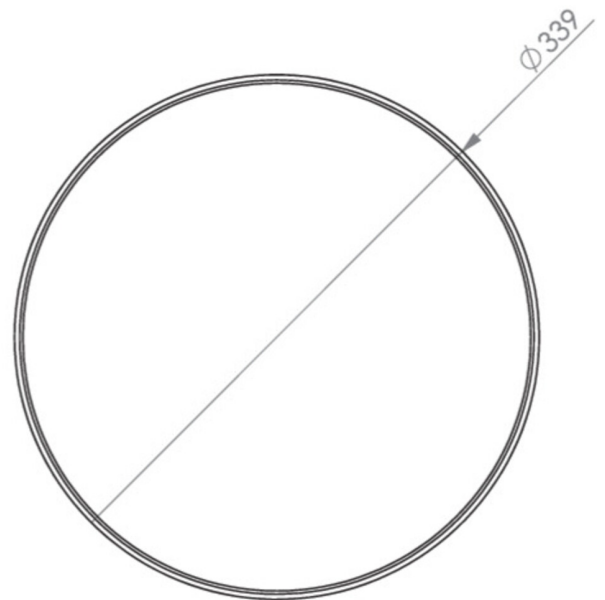

TECHNICAL DRAWING

QBW

QBW