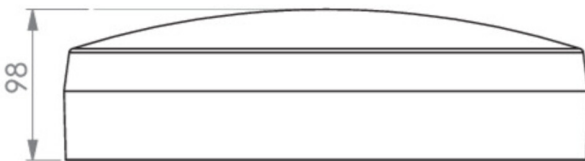

Height	98 mm
Diameter	339 mm
Weight	1.63
Weight incl. packaging	1.85
Luminous flux mains	1800 lm
Luminous flux emergency	470 lm
Customs tariff number	94056180
EAN	4262483020937

TECHNICAL DRAWING

QBW

QBW

As of: 23.08.2024 - Subject to technical changes and errors.