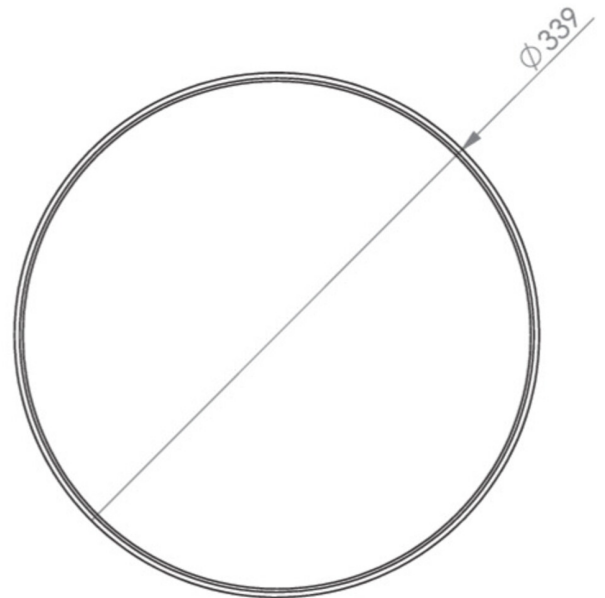

In a timeless design, suited to indoor use. When mounting, the emergency light LED can be swung out without the need for tools, to perfectly illuminate the escape and emergency routes when mounted on a wall, for example. By means of the motion detector, which cannot be seen from the outside, the general-purpose light is switched independently of the emergency light.

Automatic monitoring of safety luminaire with SelfControl.

More information

www.rp-group.com/en/item/QBW423SC-BM

TECHNICAL DATA

Luminaire type	General light, Safety luminaire
Mounting	Universal
Pictograph	No
Illuminant	LED
Housing material	Plastic
Housing color	white
Protection type (IP)	IP44
Impact resistance (IK)	6
Certification	WEEE, CE
Insulation class	2
Monitoring	SelfControl (SC)
Bridging time	3 h
Battery	6,4 V 3,3Ah Ah/
Power max.	19,3 W
Power DS	17,7 W
Power BS	1,4 W
Ambient temperature DS	-5 °C - 40 °C
Ambient temperature BS	-5 °C - 40 °C

Height	98 mm
Diameter	339 mm
Weight	1.63
Weight incl. packaging	1.85
Luminous flux mains	1800 lm
Luminous flux emergency	470 lm
Customs tariff number	94056180
EAN	4262483020937

TECHNICAL DRAWING

QBW

QBW

As of: 23.08.2024 - Subject to technical changes and errors.