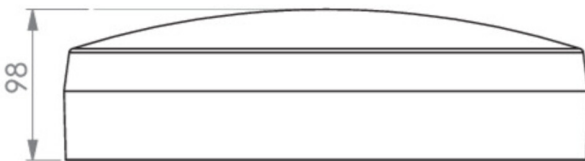

TECHNICAL DRAWING

QBW

QBW