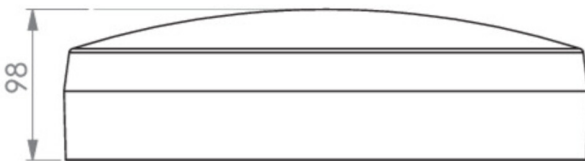

Height	98 mm
Diameter	339 mm
Weight	1.62
Weight incl. packaging	1.84
Luminous flux mains	1800 lm
Luminous flux emergency	470 lm
Customs tariff number	94056180
EAN	4262483020920

TECHNICAL DRAWING

QBW

QBW

As of: 29.10.2024 - Subject to technical changes and errors.