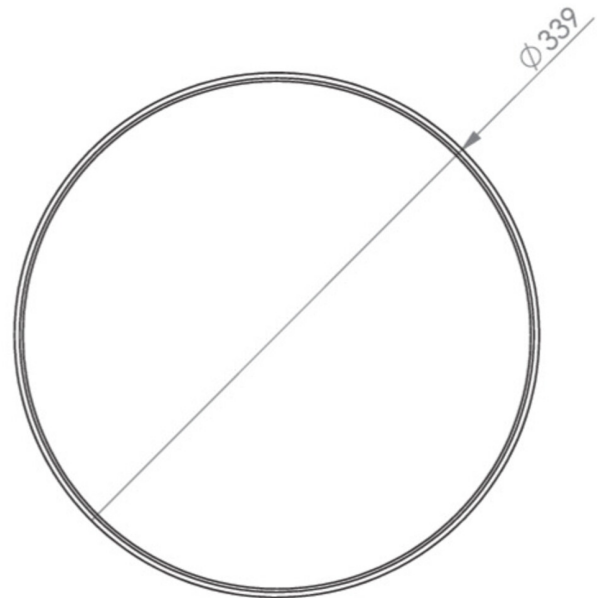

In a timeless design, suited to indoor use. When mounting, the emergency light LED can be swung out without the need for tools, to perfectly illuminate the escape and emergency routes when mounted on a wall, for example. By means of the motion detector, which cannot be seen from the outside, the general-purpose light is switched independently of the emergency light.

Height	98 mm
Diameter	339 mm
Weight	1.62
Weight incl. packaging	1.84
Luminous flux mains	1800 lm
Luminous flux emergency	470 lm
Customs tariff number	94056180
EAN	4262483020920

TECHNICAL DRAWING

QBW

QBW

As of: 29.10.2024 - Subject to technical changes and errors.