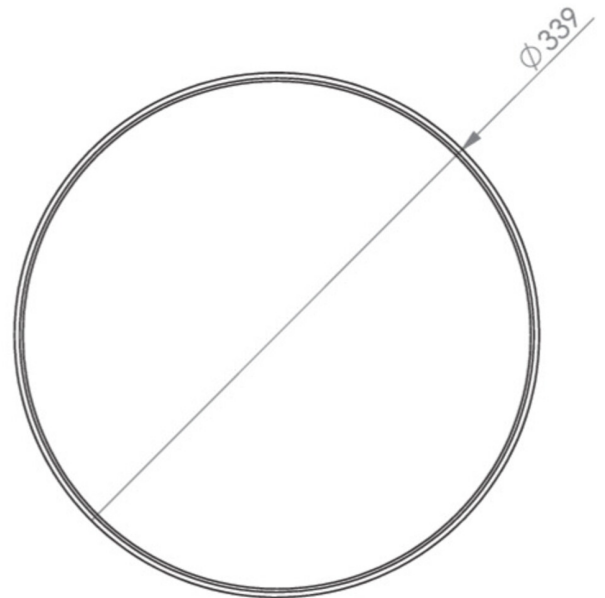

TECHNICAL DRAWING

QBW

QBW