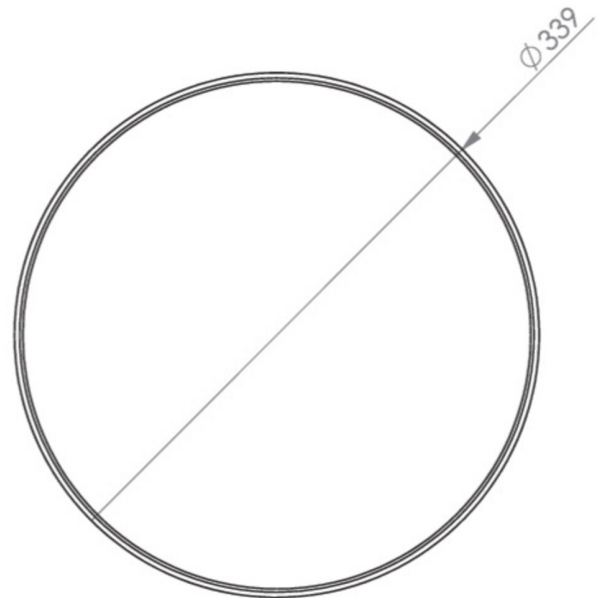

QBW

As of: 23.08.2024 - Subject to technical changes and errors.