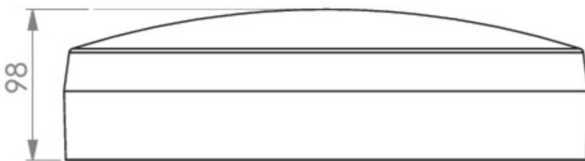

QBW

As of: 23.08.2024 - Subject to technical changes and errors.