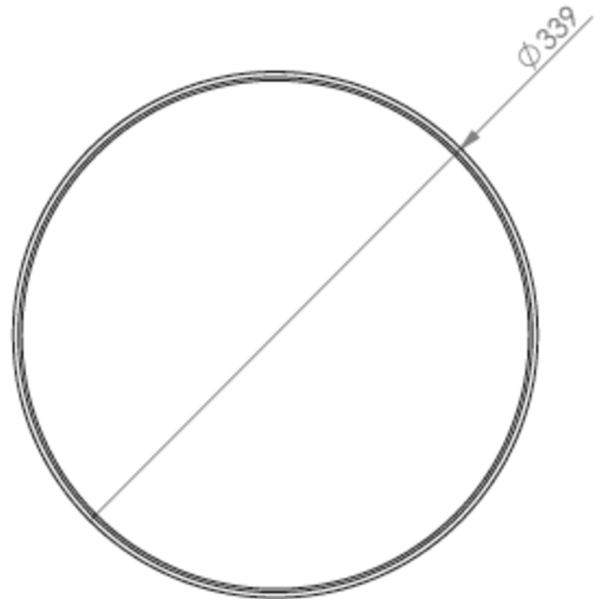

TECHNICAL DRAWING

QBW