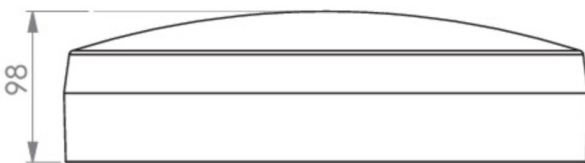

QBW

As of: 17.07.2024 - Subject to technical changes and errors.