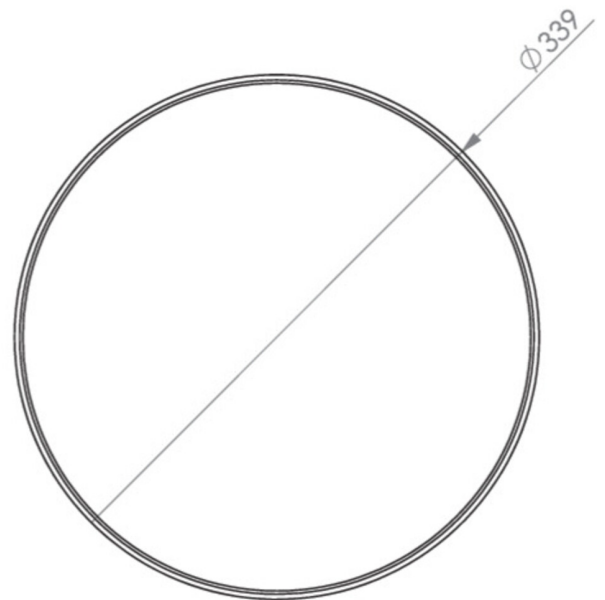

QBW

As of: 17.07.2024 - Subject to technical changes and errors.